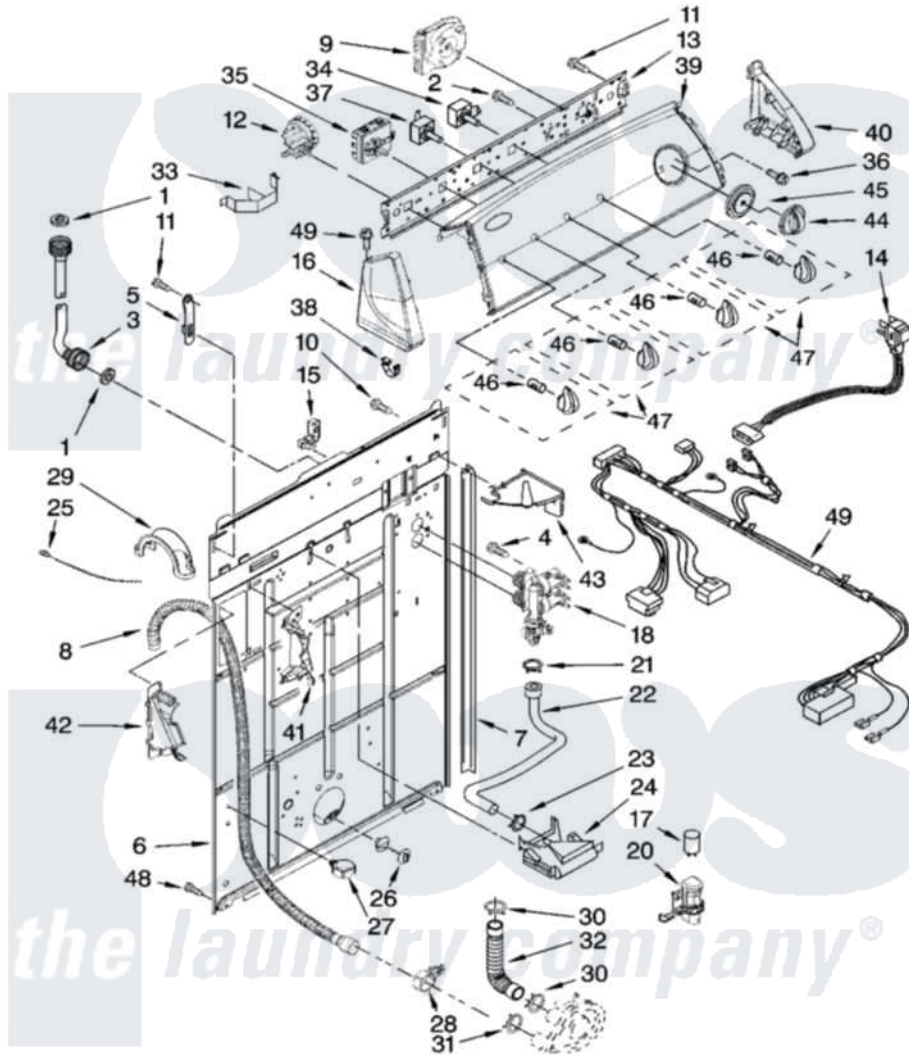

## CONTROLS AND REAR PANEL PARTS

For Model: 1CWTW5700SW0  
(White/Grey)

W10122092

3

Whirlpool [Residential Whirlpool 1CWTW5700SW0 Washer Parts](#) Parts Diagram 02 - CONTROLS AND REAR PANEL PARTS

[Click on the part number to view part](#)

Item	Original Part Number	Replaced By	Status	Part Description
1	3976300	<a href="#">16123</a>		Washer Inlet-Hose Miscellaneous Parts Must be Ordered Separately.
2	<a href="#">3400073</a>			Screw, Ground
3	8571377	<a href="#">89503</a>		Hose-Inlet
"	8571378	<a href="#">89503</a>		Hose-Inlet
4	<a href="#">9740848</a>			Screw, Mixing Valve Mounting
5	<a href="#">8568314</a>			Strap, Console
6	<a href="#">8318015</a>			Panel, Rear
7	<a href="#">62747</a>			Pad, Rear Panel
8	8559373	<a href="#">W10096921</a>		Drain Hose Assembly
9	<a href="#">8578873</a>			Timer, Control
10	<a href="#">3351614</a>			Screw, Gearcase Cover Mounting
11	<a href="#">90767</a>			Screw, 8A X 3/8 HeX Washer Head Tapping
12	8577843	<a href="#">W10337781</a>		Switch-WL