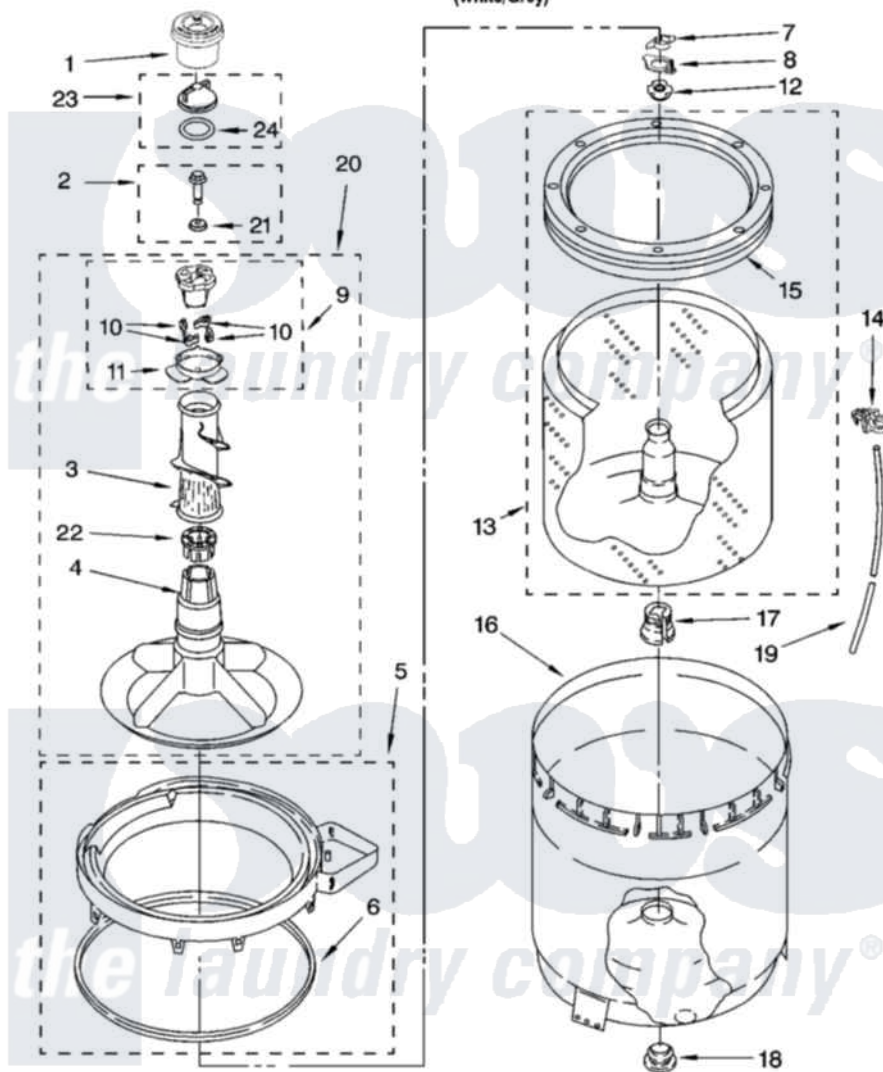

Whirlpool 1CWTW5700SW0 03 - AGITATOR, BASKET AND TUB PARTS

AGITATOR, BASKET AND TUB PARTS

For Model: 1CWTW5700SW0
(White/Grey)

W10122092

5

Whirlpool [Residential Whirlpool 1CWTW5700SW0 Washer Parts](#) Parts Diagram 03 - AGITATOR, BASKET AND TUB PARTS

Click on the part number to view part

Item	Original Part Number	Replaced By	Status	Part Description
1	8575076	8575076A		Dispenser
2	358237			Screw And Washer
3	3363003			Mover, Clothes
4	3951632			Agitator
5	8528150	W10445870		Ring-Tub
6	3976308			Gasket, Tub Ring
7	3354845			Clip, Agitator
8	8543666			Washer, Agitator
9	3951682	285809		Cam-Agitator
10	3366877	80040		Dog-Agitator
11	3952374			Bearing, Driven Cam
12	21366			Nut, Spanner
13	8526016	W10389328		Clothes Container, Assembly
14	2219077			Clip, Pressure Switch Hose
15	8519788	387240		Ring, Balance
16	63849			Strain Relief, Power Cord

17	389140		Tub Block, Basket Drive
18	383727		Gasket, Centerpodt
19	3347780	353244	Hose, Pressure Switch
20	3951744		Agitator Assembly
21	3949550		Washer
22	3951608		Spacer, Thrust
23	3354733	W10074580	Cap, Barrier
24	3348855	W10072840	Fabric Softener