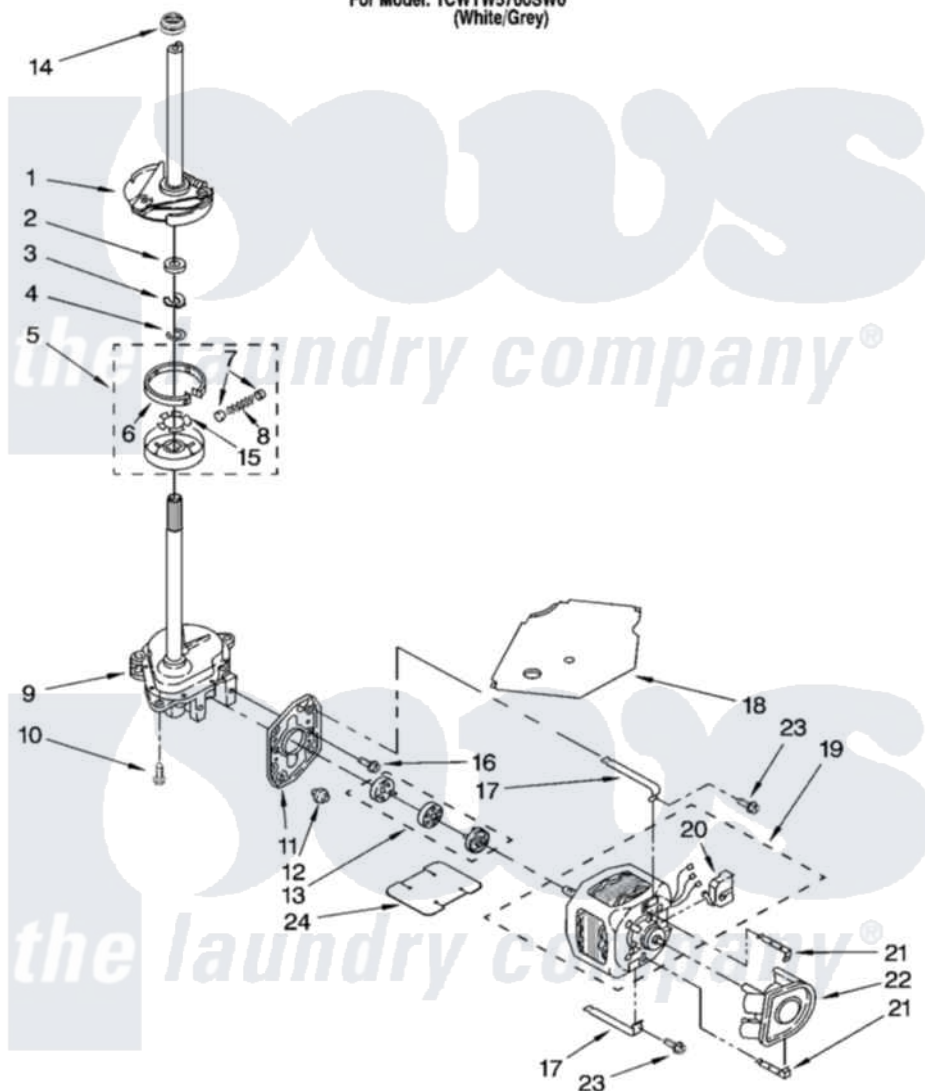

Whirlpool 1CWTW5700SW0 04 - BRAKE, CLUTCH, GEARCASE, MOTOR AND PUMP PARTS

BRAKE, CLUTCH, GEARCASE, MOTOR AND PUMP PARTS

For Model: 1CWTW5700SW0
(White/Grey)

W10122092

7

Whirlpool [Residential Whirlpool 1CWTW5700SW0 Washer Parts](#) Parts Diagram 04 - BRAKE, CLUTCH, GEARCASE, MOTOR AND PUMP PARTS
Click on the part number to view part

Item	Original Part Number	Replaced By	Status	Part Description
1	388952	285792		Basketdrive
2	63292			Washer, Spin Tube Thrust
3	62697	W10080230		Ring, Spin Tube Support
4	63283	285353		Ring
5	3951311	285785		Clutch
6	3951308	285790		Lining
7	62646			Cap, Clutch Spring
8	3946792			Spring And Damper Assembly
9	3360630	3360629		Gearcase
10	3357334	3400516		Screw Anti-Rattle
11	62611			Plate, Motor Mount To Gearcase
12	62691			Grommet, Motor
13	3364003	285753A		Coupling
14	8577374			Seal, Centerpost

15	3355454		Clip, Main Drive
16	3400516		Screw Anti-Rattle
17	3349637	W10086010	Retainer, Motor
18	3362089		Shield, Tub To Motor
19	8528157	661600	Motor, Main Drive
20	3952056		Switch, Main Drive Motor
21	8546127		Retainer, Pump
22	3363394		Pump
23	3387485	273556	Screw, 10-16 X 5/8
24	3946532		Shield, Motor