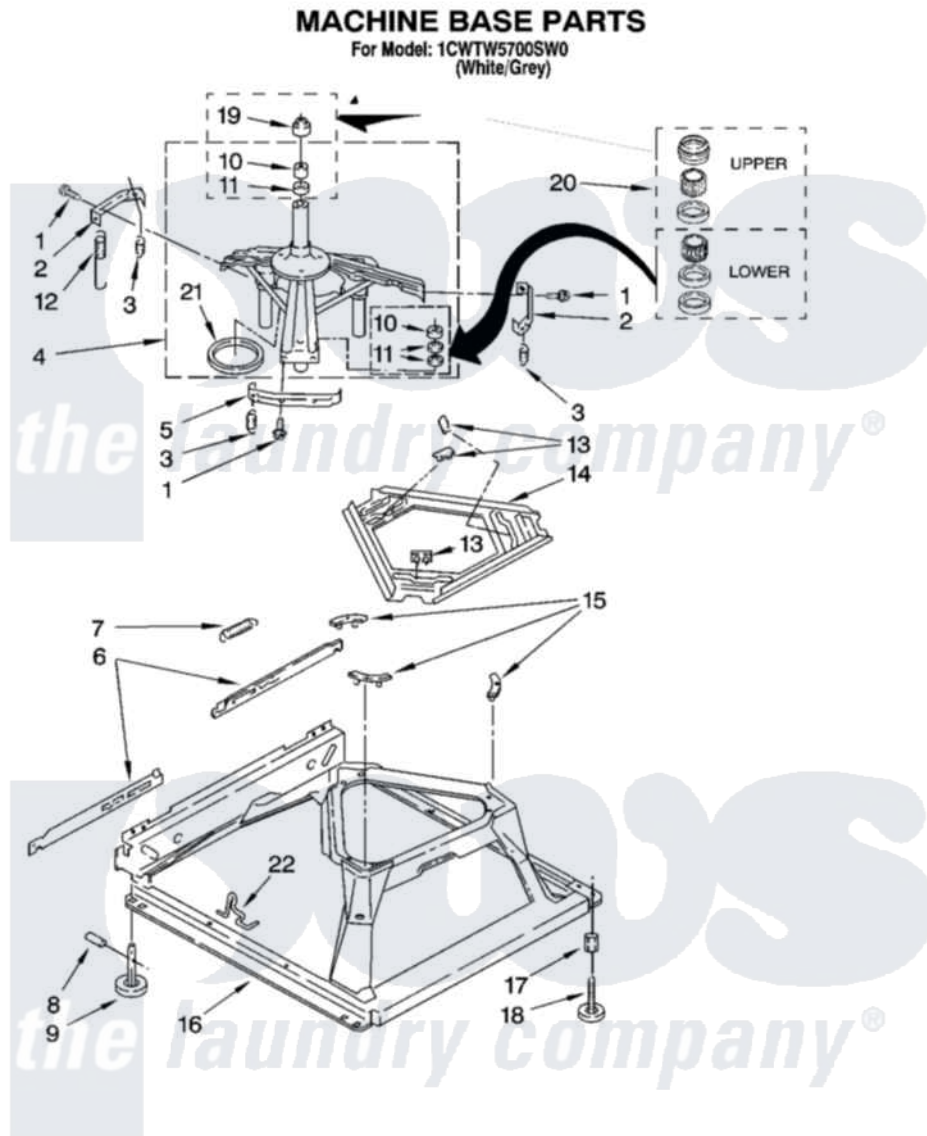

Whirlpool 1CWTW5700SW0 05 - MACHINE BASE PARTS

8

W10122092

Whirlpool [Residential Whirlpool 1CWTW5700SW0 Washer Parts](#) Parts Diagram 05 - MACHINE BASE PARTS
 Click on the part number to view part

Item	Original Part Number	Replaced By	Status	Part Description
1	3400076			Screw, Bracket Mounting
2	64067			Bracket, Spring Outer
3	63907			Spring, Suspension
4	8575214	280184		Support
5	64065			Bracket, Spring Outer
6	63466			Link, Leveling Mechanism
7	62597	8316845		Spring
8	62837			Pin, Knurled
9	62596	285244		Feet-Leveling
10	8546455			Bearing, Centerpost
11	357409	359449		Seal, Agitator Shaft
12	388492	W10250667		Spring, Counterweight
13	62568	285219		Pad
14	3946509			Plate, Suspension
15	3363660	285744		Pad
16	3946512	285771		Base

17	3359452	Nut, Lock
18	W10001130	Foot, Leveling
19	8577376	Seal, Centerpost
20	285203	Centerpost Bearing Kit
21	63134	Ring, Sound Deadening
22	63806	W10145155 Retainer, Suspension Spring