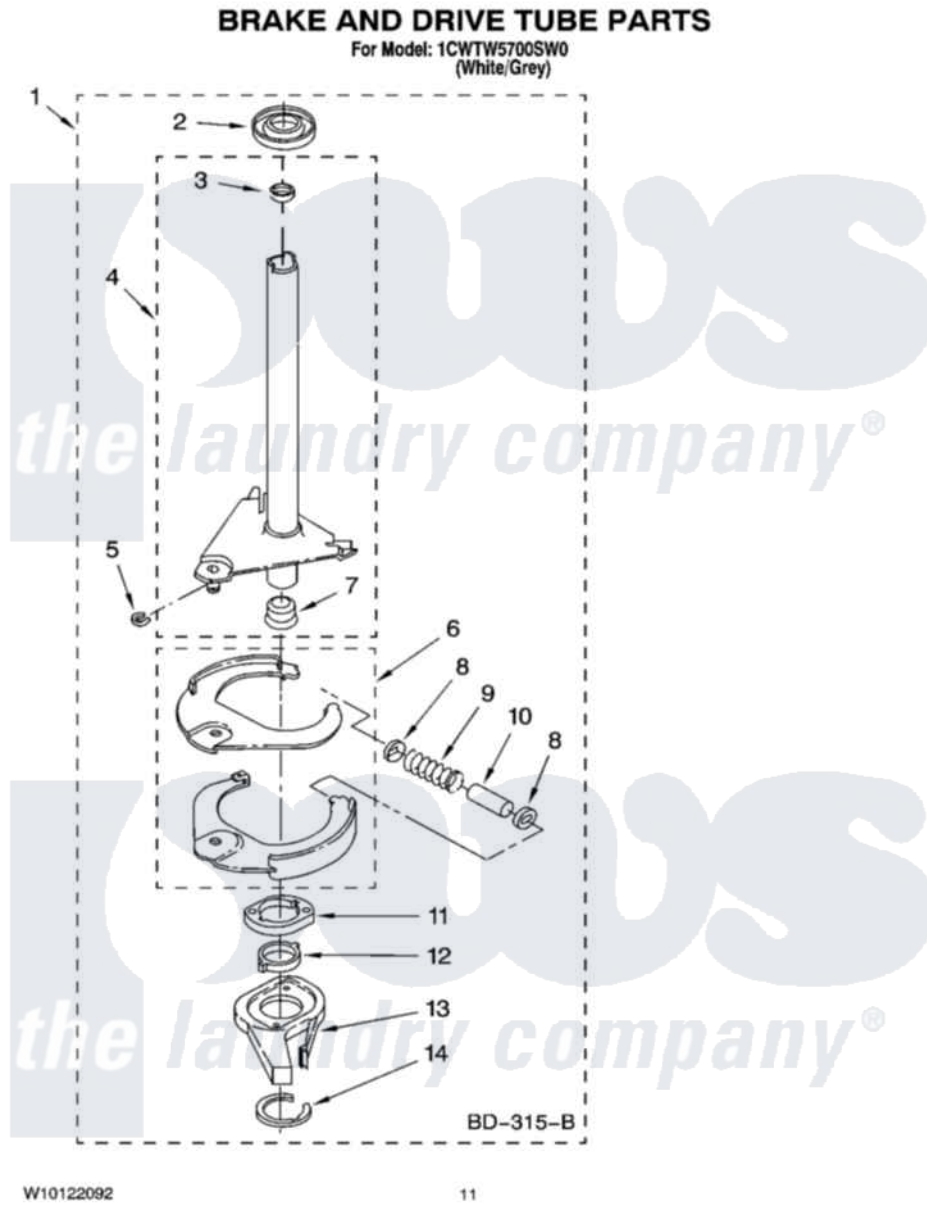

# Whirlpool 1CWTW5700SW0 07 - BRAKE AND DRIVE TUBE PARTS

Whirlpool Residential Whirlpool 1CWTW5700SW0 Washer Parts Parts Diagram 07 - BRAKE AND DRIVE TUBE PARTS  
Click on the part number to view part

Item	Original Part Number	Replaced By	Status	Part Description
1	388952	<a href="#">285792</a>		Basketdrive
2	<a href="#">62658</a>			Ring, Thrust
3	<a href="#">356427</a>			Seal, Spin Pinion
4	64027	<a href="#">64208</a>		Tube-Spin
5	64035	<a href="#">W10083190</a>		Ring, Retaining
6	64232	<a href="#">285438</a>		Shoe-Brake
7	62703	<a href="#">8546462</a>		"T" Bearing, Spin Tube
8	3353956	<a href="#">285658</a>		Sleeve
9	387806		Not Available	Spring, Brake
10	3355360	<a href="#">285658</a>		Sleeve
11	661516	<a href="#">8546461</a>		Cam, Brake Release
12	<a href="#">63022</a>			Sleeve, Cam
13	64194	<a href="#">285790</a>		Lining
14	90368	<a href="#">W10083200</a>		Ring, Retaining
"	BLANK		Not Available	Following Parts Not Illustrated
"	<a href="#">285208</a>			Lubricant