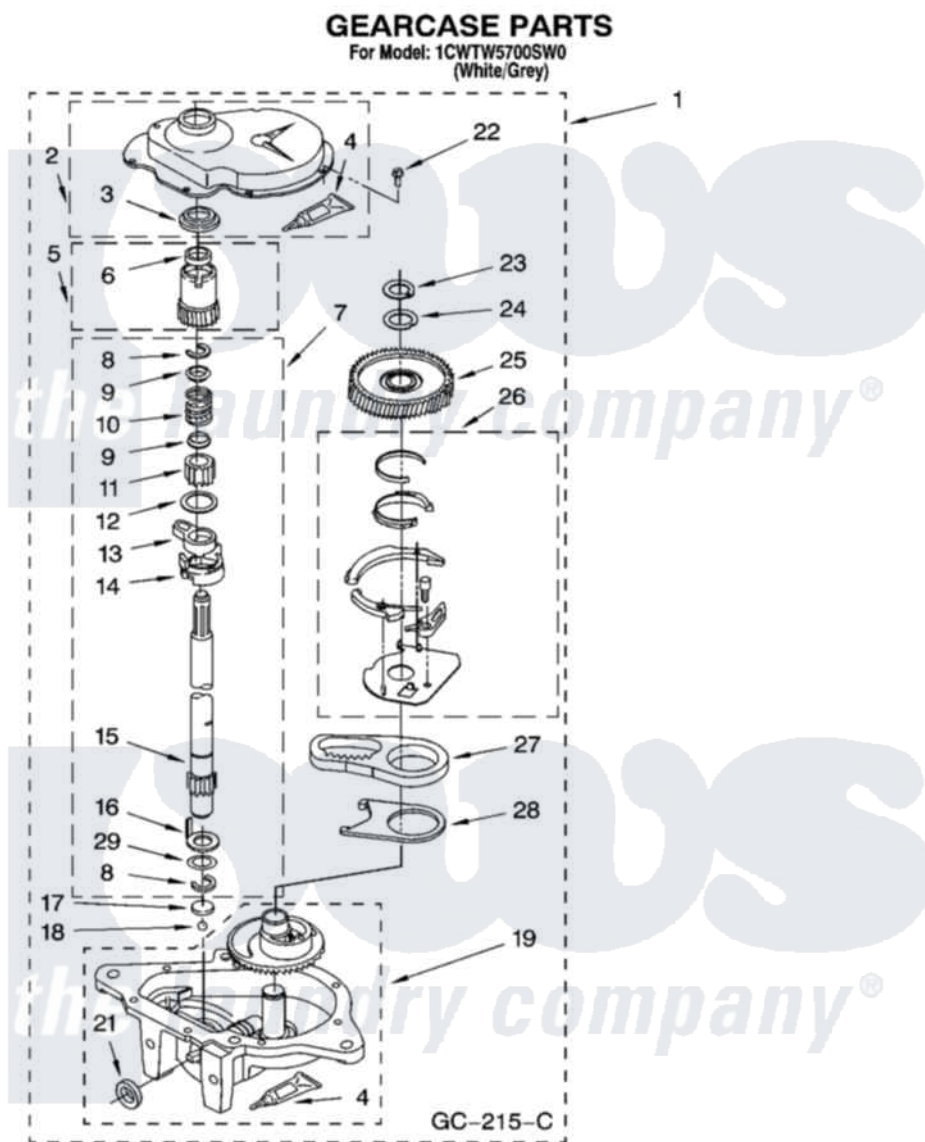

**Whirlpool 1CWTW5700SW0 08 - GEARCASE PARTS, OPTIONAL PARTS
(NOT INCLUDED)**

12

W10122092

Whirlpool Residential Whirlpool 1CWTW5700SW0 Washer Parts Diagram 08 - GEARCASE PARTS, OPTIONAL PARTS (NOT INCLUDED)

Click on the part number to view part

Item	Original Part Number	Replaced By	Status	Part Description
1	3360630	3360629		Gearcase
2	285202			Cover, Gearcase
3	3349985			Seal, Gearcase Cover
4	285195			Sealer Sealer, Gasket
5	63320	285362		Gear and Pinion
6	356427			Seal, Spin Pinion
7	389387			Shaft, Agitator
8	90369		Not Available	Ring, Retaining (2)
9	62677			Retainer, Spring
10	62676			Spring, Agitator
11	63273	285509		Shaft, Agitator
12	62619			Washer, Agitator Gear
13	62580	285206		Cam-Agitator
14	62581	285206		Cam-Agitator
15	285509			Shaft, Agitator

16	62618		Washer, Cam Thrust
17	16018	285205	Bearing
18	85529	285205	Bearing
19	389230	285515	Gearcase
21	285352		Seal Kit, Thrust Plug
22	3351614		Screw, Gearcase Cover Mounting
23	3362552	285765	Ring-Retrn
24	285735	285766	Washer Kit, Thrust
25	62570	285362	Gear and Pinon
26	388253	999516	Shelf-Glas
27	3349296	8546456	Rack, Connecting
28	62621		Actuator, Shift
29	388815		Washer, Intermediate 1 3976263 Miscellaneous Parts Bag 2 3976300 Washer, Inlet Hose 3 3366913 Clamp, Hose
	72017		Paint, Touch-Up
"	350938		Paint, Pressurized Spray B
"	350930		Paint, Pressurized Spray B
"	799344		Paint, Touch-Up)
"	BLANK	Not Available	OIL
"	350572		Oil
"	BLANK	Not Available	LUBRICANT
"	285208		Lubricant
"	BLANK	Not Available	SEALER
"	285195		Sealer Sealer, Gasket
"	BLANK	Not Available	ACCESSORY PARTS
"	367031		Water System Parts
"	280129	280129A	Break-Sphn
"	280130	280130A	Adapter
"	280131	40922	Hose