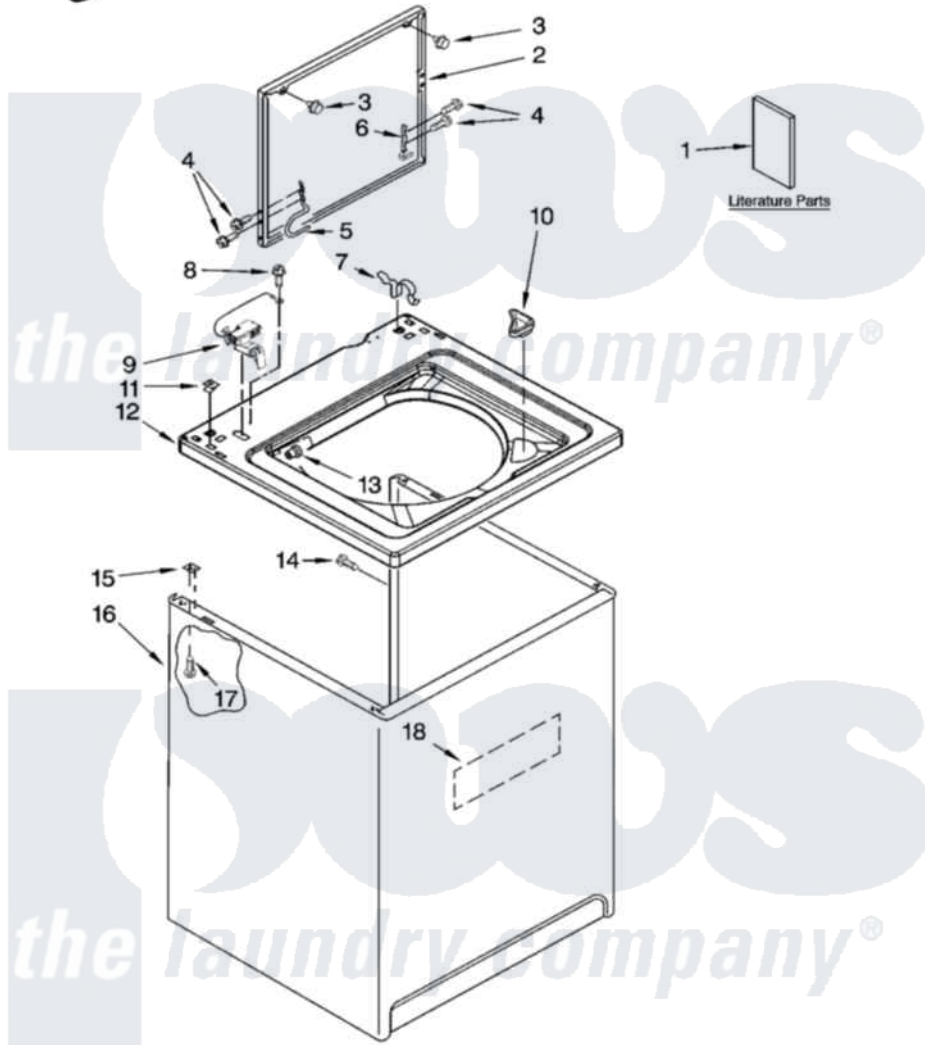

Whirlpool 1CWTW5790SQ0 01 - TOP AND CABINET PARTS

TOP AND CABINET PARTS

For Models: 1CWTW5790SQ0, 1CWTW5790ST0
(White) (Biscuit)

AUTOMATIC
WASHER

2-07 Litho in U.S.A. (drd)

1

Part No. W10122093 Rev. A

Whirlpool [Residential Whirlpool 1CWTW5790SQ0 Washer Parts](#) Parts Diagram 01 - TOP AND CABINET PARTS
Click on the part number to view part

Item	Original Part Number	Replaced By	Status	Part Description
1	W10044800			Installation Instructions
"	3955884			Use And Care Guide
"	3957874		Not Available	Feature Sheet
"	W10023770		Not Available	Energy Guide
"	8578911		Not Available	Wiring Diagram
2	8580061	W10193857		Lid
"	8580062	3957619		Lid
3	9724509			Bumper, Lid
4	W10119872	W10119828		Screw, Lid Hinge Mounting
5	8318088			Hinge, Lid
6	91770			Hinge, Lid
7	62780			Clip, Top And Cabinet And Rear Panel
8	3351614			Screw, Gearcase Cover Mounting
9	8318084			Switch, Lid
10	3362952			Dispenser, Bleach

11	357213		Nut, Push-In
12	8318064		Top
"	8318066		Top
13	21258		Bearing, Lid Hinge
14	3357011	308685	Side Trim)
15	62750		Spacer, Cabinet To Top (4)
16	63424		Cabinet
"	3954357		Cabinet
17	3390631		Screw, 10-16 X 3/8
18	3976348		Absorber, Sound