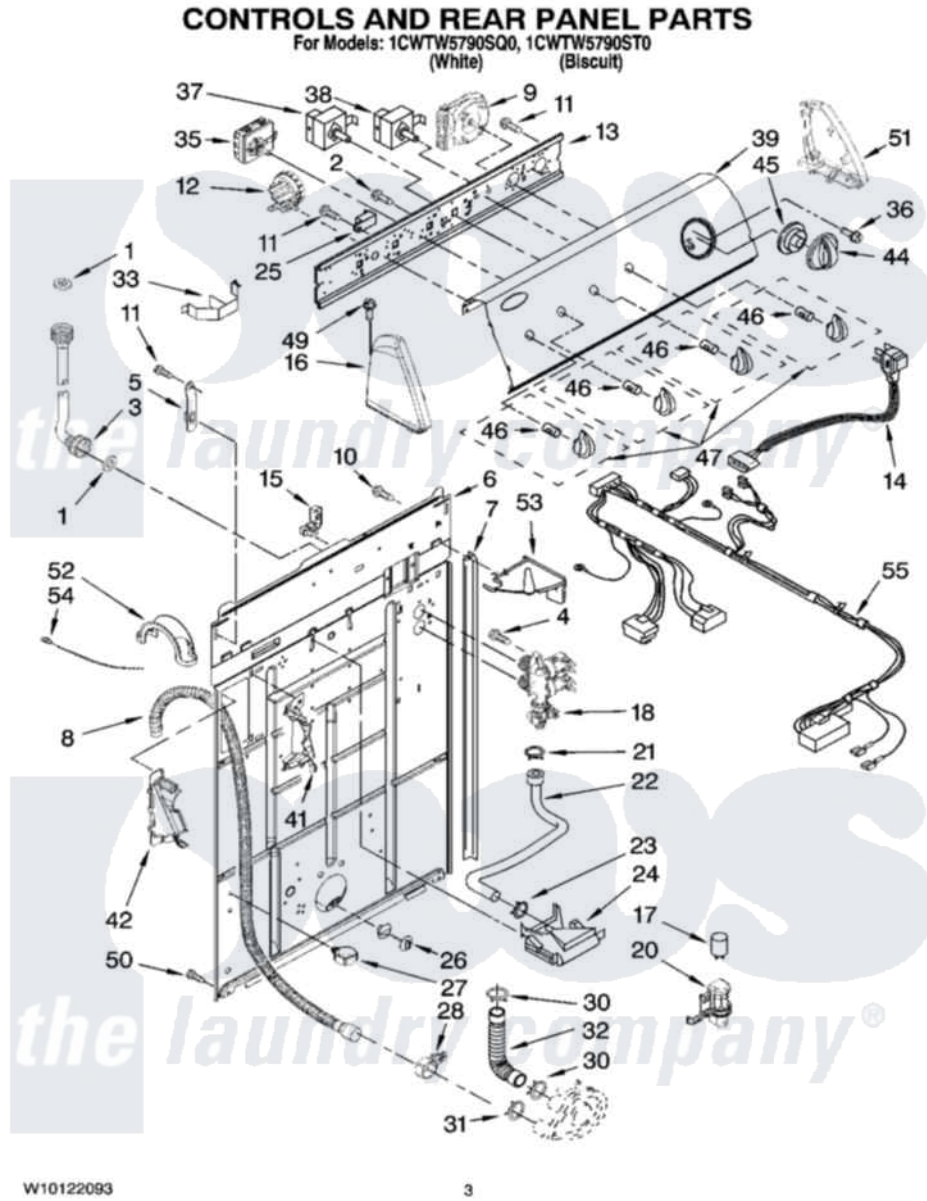

Whirlpool 1CWTW5790SQ0 02 - CONTROLS AND REAR PANEL PARTS

Whirlpool [Residential Whirlpool 1CWTW5790SQ0 Washer Parts](#) Parts Diagram 02 - CONTROLS AND REAR PANEL PARTS

Click on the part number to view part

Item	Original Part Number	Replaced By	Status	Part Description
1	3976300	16123		Washer Inlet-Hose Miscellaneous Parts Must be Ordered Separately.
2	3400073			Screw, Ground
3	8571377	89503		Hose-Inlet
"	8571378	89503		Hose-Inlet
4	9740848			Screw, Mixing Valve Mounting
5	8568314			Strap, Console
6	8318015			Panel, Rear
7	62747			Pad, Rear Panel
8	8559373	W10096921		Drain Hose Assembly
9	8577356			Timer, Control
10	3351614			Screw, Gearcase Cover Mounting
11	90767			Screw, 8A X 3/8 HeX Washer Head Tapping
12	8577844	W10339251		Switch-WL

13	8544893		Bracket, Control
14	8578842	285800	Cord-Power
15	3952821	285777	Relief-Str
16	8271365	279962	Endcap
"	8271368	279965	Endcap
17	8572717		Capacitor, Motor Start
18	8578343		Valve, Water Inlet W/Bi-Metal
20	8318046		Clip, Capacitor
21	301958	596669	Clamp, Manifold
22	8317974	8317926	Hose, Vacuum Break
23	370450	596669	Clamp, Manifold
24	387606	3360977	Break-Vac
25	694419		Mini-Buzzer
26	8519200		Support, Rear Panel
27	8541667		Clamp, Hose
28	8541668		Clamp, Hose
30	3363366	616099	Clamp
31	8317496	285655	Clamp, Hose
32	3951449	285871	Hose
33	8055003		Clip, Harness And Pressure Switch
35	8578338		Switch, Water Temperature
36	3400818		Screw, Timer Mounting
37	3949187	W10168262	Switch, Rotary
38	3949180	W10168257	Switch, Rotary
39	8578797		Panel, Console
"	8578798		Panel, Console
41	8541669		Bucket, Drain Hose
42	8541658		Bucket, Drain Hose
44	8566022		Knob, Timer
"	8566025		Knob, Timer
45	8566018		Dial,
46	8536939		Clip, Knob
47	8565944		Knob, Control
"	8565947		Knob, Control
49	388326		Screw, 8-18 X 1.25
50	62863	3390631	Screw, 10-16 X 3/8
51	8271359	279962	Endcap
"	8271362	279965	Endcap
52	8577378		U-Bend, Drain Hose
53	8539874		Shield, Suds
54	3347868	W10339879	Tie, Cable
55	3958097		Wiring Harness