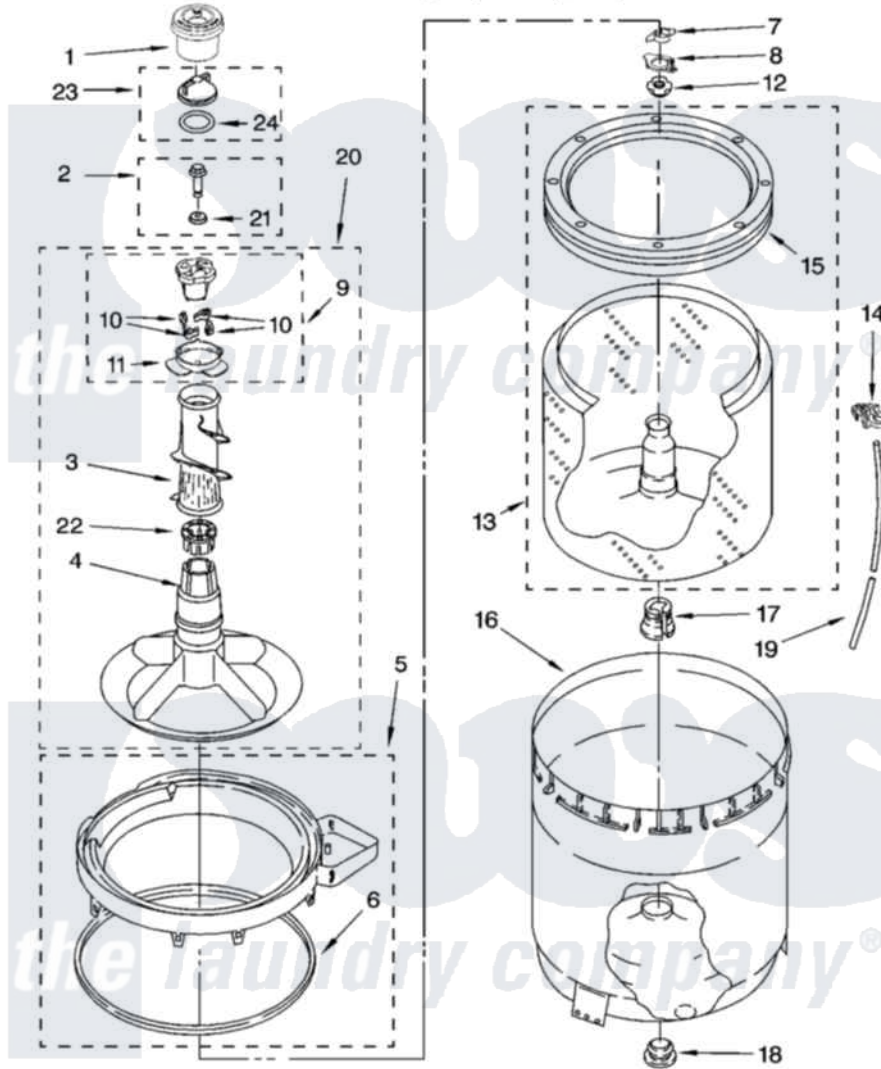

Whirlpool 1CWTW5790SQ0 03 - AGITATOR, BASKET AND TUB PARTS

AGITATOR, BASKET AND TUB PARTS

For Models: 1CWTW5790SQ0, 1CWTW5790ST0
(White) (Biscuit)

W10122093

5

Whirlpool [Residential Whirlpool 1CWTW5790SQ0 Washer Parts](#) Parts Diagram 03 - AGITATOR, BASKET AND TUB PARTS

[Click on the part number to view part](#)

Item	Original Part Number	Replaced By	Status	Part Description
1	8575076	8575076A		Dispenser
2	358237			Screw And Washer
3	3348752			Mover, Clothes
4	3347288			Agitator
5	8528150	W10445870		Ring-Tub
6	3976308			Gasket, Tub Ring
7	3354845			Clip, Agitator
8	8543666			Washer, Agitator
9	3363663	285811		Cam-Agitator
10	3366877	80040		Dog-Agitator
11	3363661			Bearing, Driven Cam
12	21366			Nut, Spanner
13	8526016	W10389328		Clothes Container, Assembly
14	2219077			Clip, Pressure Switch Hose
15	8519788	387240		Ring, Balance
16	63849			Strain Relief, Power Cord

17	389140		Tub Block, Basket Drive
18	383727		Gasket, Centerpodt
19	3347780	353244	Hose, Pressure Switch
20	3348117	285565	Agitator
21	3949550		Washer
22	3350389	285587	Washer
23	3354733	W10074580	Cap, Barrier
24	3348855	W10072840	Fabric Softener