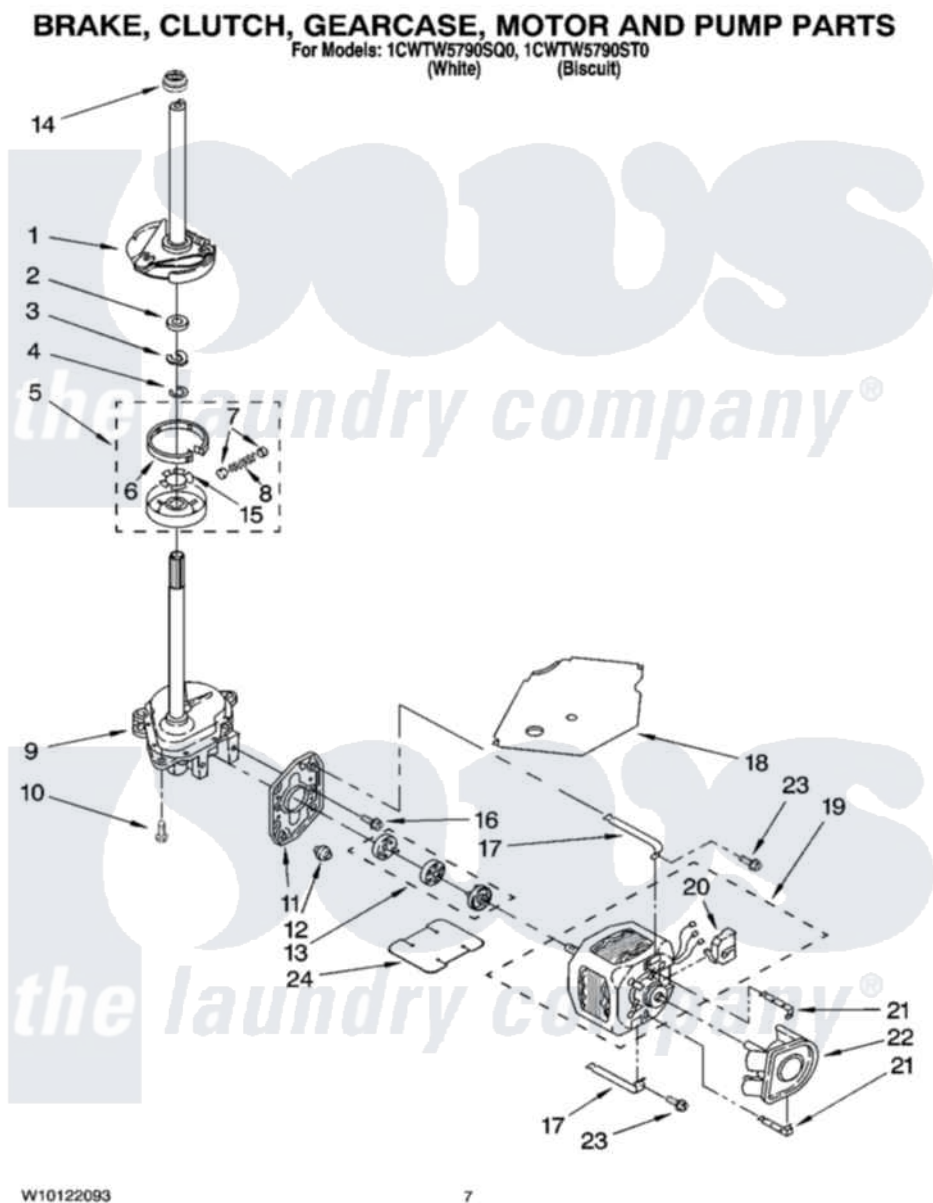

Whirlpool 1CWTW5790SQ0 04 - BRAKE, CLUTCH, GEARCASE, MOTOR AND PUMP PARTS

Whirlpool [Residential Whirlpool 1CWTW5790SQ0 Washer Parts](#) Parts Diagram 04 - BRAKE, CLUTCH, GEARCASE, MOTOR AND PUMP PARTS
Click on the part number to view part

Item	Original Part Number	Replaced By	Status	Part Description
1	388952	285792		Basketdrive
2	63292			Washer, Spin Tube Thrust
3	62697	W10080230		Ring, Spin Tube Support
4	63283	285353		Ring
5	3951311	285785		Clutch
6	3951308	285790		Lining
7	62646			Cap, Clutch Spring
8	3946792			Spring And Damper Assembly
9	3360630	3360629		Gearcase
10	3357334	3400516		Screw Anti-Rattle
11	62611			Plate, Motor Mount To Gearcase
12	62691			Grommet, Motor
13	3364003	285753A		Coupling
14	8577374			Seal, Centerpost

15	3355454		Clip, Main Drive
16	3400516		Screw Anti-Rattle
17	3349637	W10086010	Retainer, Motor
18	3362089		Shield, Tub To Motor
19	8528157	661600	Motor, Main Drive
20	3952056		Switch, Main Drive Motor
21	8546127		Retainer, Pump
22	3363394		Pump
23	3387485	273556	Screw, 10-16 X 5/8
24	3946532		Shield, Motor