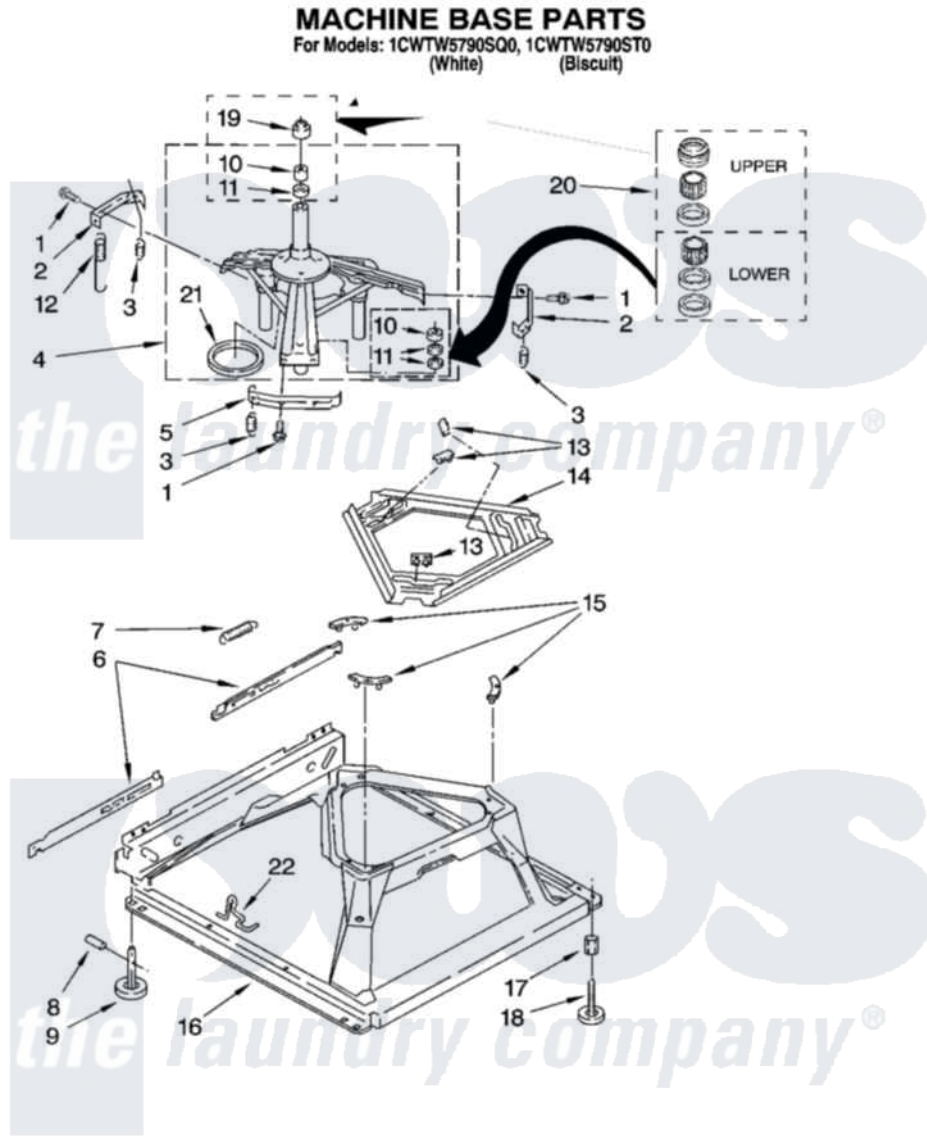

Whirlpool 1CWTW5790SQ0 05 - MACHINE BASE PARTS

8

W10122093

Whirlpool [Residential Whirlpool 1CWTW5790SQ0 Washer Parts](#) Parts Diagram 05 - MACHINE BASE PARTS
Click on the part number to view part

Item	Original Part Number	Replaced By	Status	Part Description
1	3400076			Screw, Bracket Mounting
2	64067			Bracket, Spring Outer
3	63907			Spring, Suspension
4	8575214	280184		Support
5	64065			Bracket, Spring Outer
6	63466			Link, Leveling Mechanism
7	62597	8316845		Spring
8	62837			Pin, Knurled
9	62596	285244		Feet-Leveling
10	8546455			Bearing, Centerpost
11	357409	359449		Seal, Agitator Shaft
12	388492	W10250667		Spring, Counterweight
13	62568	285219		Pad
14	3946509			Plate, Suspension
15	3363660	285744		Pad
16	3946512	285771		Base

17	3359452	Nut, Lock
18	W10001130	Foot, Leveling
19	8577376	Seal, Centerpost
20	285203	Centerpost Bearing Kit
21	63134	Ring, Sound Deadening
22	63806	W10145155 Retainer, Suspension Spring