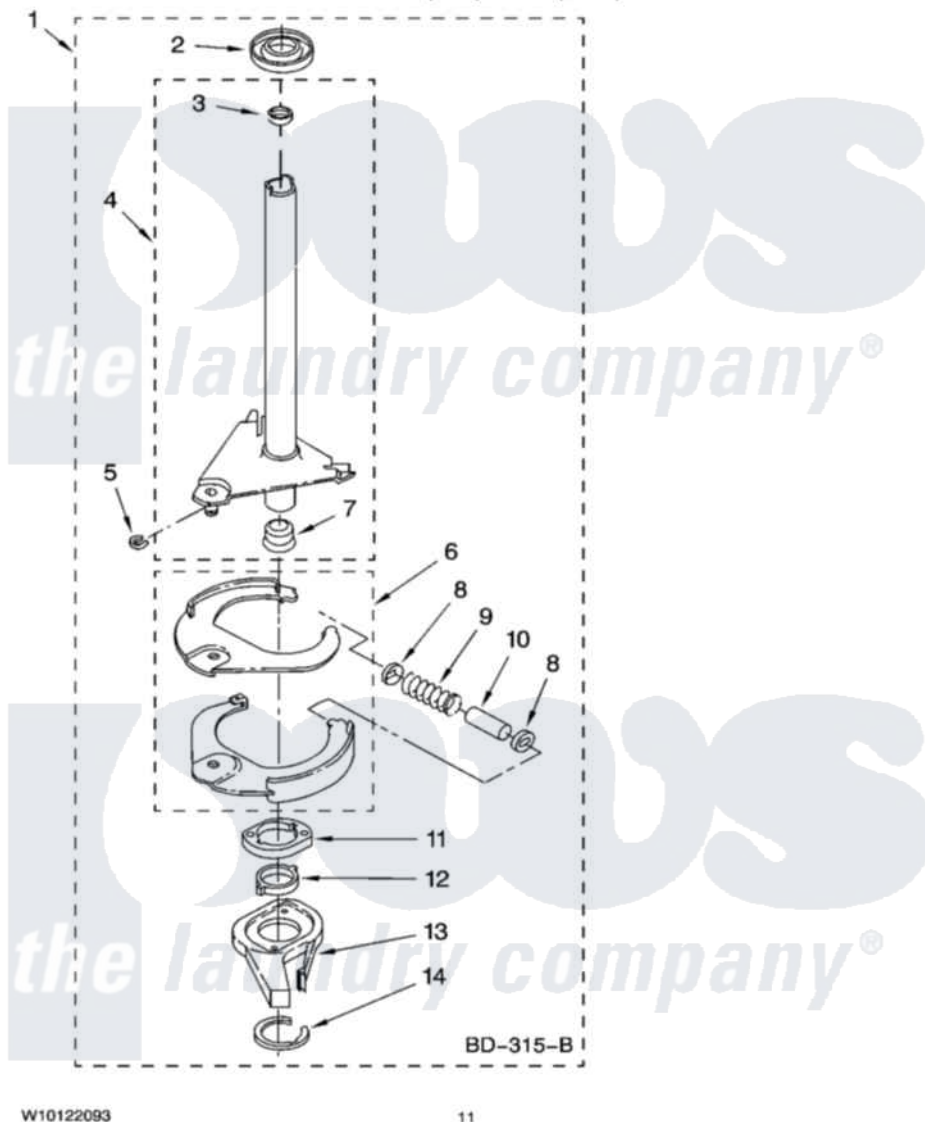

# Whirlpool 1CWTW5790SQ0 07 - BRAKE AND DRIVE TUBE PARTS

## BRAKE AND DRIVE TUBE PARTS

For Models: 1CWTW5790SQ0, 1CWTW5790ST0  
(White) (Biscuit)

W10122093

11

Whirlpool Residential Whirlpool 1CWTW5790SQ0 Washer Parts Parts Diagram 07 - BRAKE AND DRIVE TUBE PARTS

Click on the part number to view part

Item	Original Part Number	Replaced By	Status	Part Description
1	388952	<a href="#">285792</a>		Basketdrive
2	<a href="#">62658</a>			Ring, Thrust
3	<a href="#">356427</a>			Seal, Spin Pinion
4	64027	<a href="#">64208</a>		Tube-Spin
5	64035	<a href="#">W10083190</a>		Ring, Retaining
6	64232	<a href="#">285438</a>		Shoe-Brake
7	62703	<a href="#">8546462</a>		"T" Bearing, Spin Tube
8	3353956	<a href="#">285658</a>		Sleeve
9	387806		Not Available	Spring, Brake
10	3355360	<a href="#">285658</a>		Sleeve
11	661516	<a href="#">8546461</a>		Cam, Brake Release
12	<a href="#">63022</a>			Sleeve, Cam
13	64194	<a href="#">285790</a>		Lining
14	90368	<a href="#">W10083200</a>		Ring, Retaining
"	BLANK		Not Available	Following Parts Not Illustrated
"	<a href="#">285208</a>			Lubricant