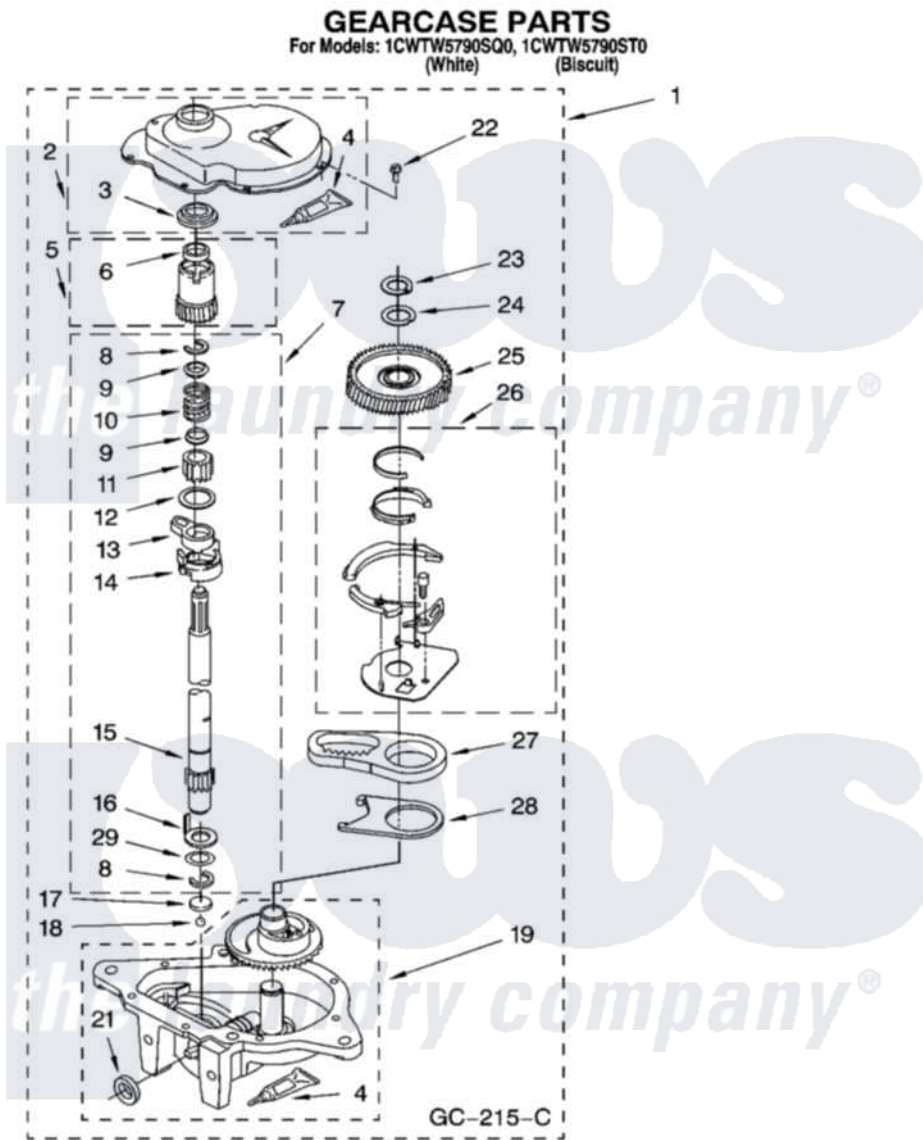

**Whirlpool 1CWTW5790SQ0 08 - GEARCASE PARTS, OPTIONAL PARTS  
(NOT INCLUDED)**

12

W10122093

Whirlpool Residential Whirlpool 1CWTW5790SQ0 Washer Parts Parts Diagram 08 - GEARCASE PARTS, OPTIONAL PARTS (NOT INCLUDED)

Click on the part number to view part

Item	Original Part Number	Replaced By	Status	Part Description
1	3360630	<a href="#">3360629</a>		Gearcase
2	<a href="#">285202</a>			Cover, Gearcase
3	<a href="#">3349985</a>			Seal, Gearcase Cover
4	<a href="#">285195</a>			Sealer Sealer, Gasket
5	63320	<a href="#">285362</a>		Gear and Pinion
6	<a href="#">356427</a>			Seal, Spin Pinion
7	<a href="#">389387</a>			Shaft, Agitator
8	90369		Not Available	Ring, Retaining (2)
9	<a href="#">62677</a>			Retainer, Spring
10	<a href="#">62676</a>			Spring, Agitator
11	63273	<a href="#">285509</a>		Shaft, Agitator
12	<a href="#">62619</a>			Washer, Agitator Gear
13	62580	<a href="#">285206</a>		Cam-Agitator
14	62581	<a href="#">285206</a>		Cam-Agitator
15	<a href="#">285509</a>			Shaft, Agitator