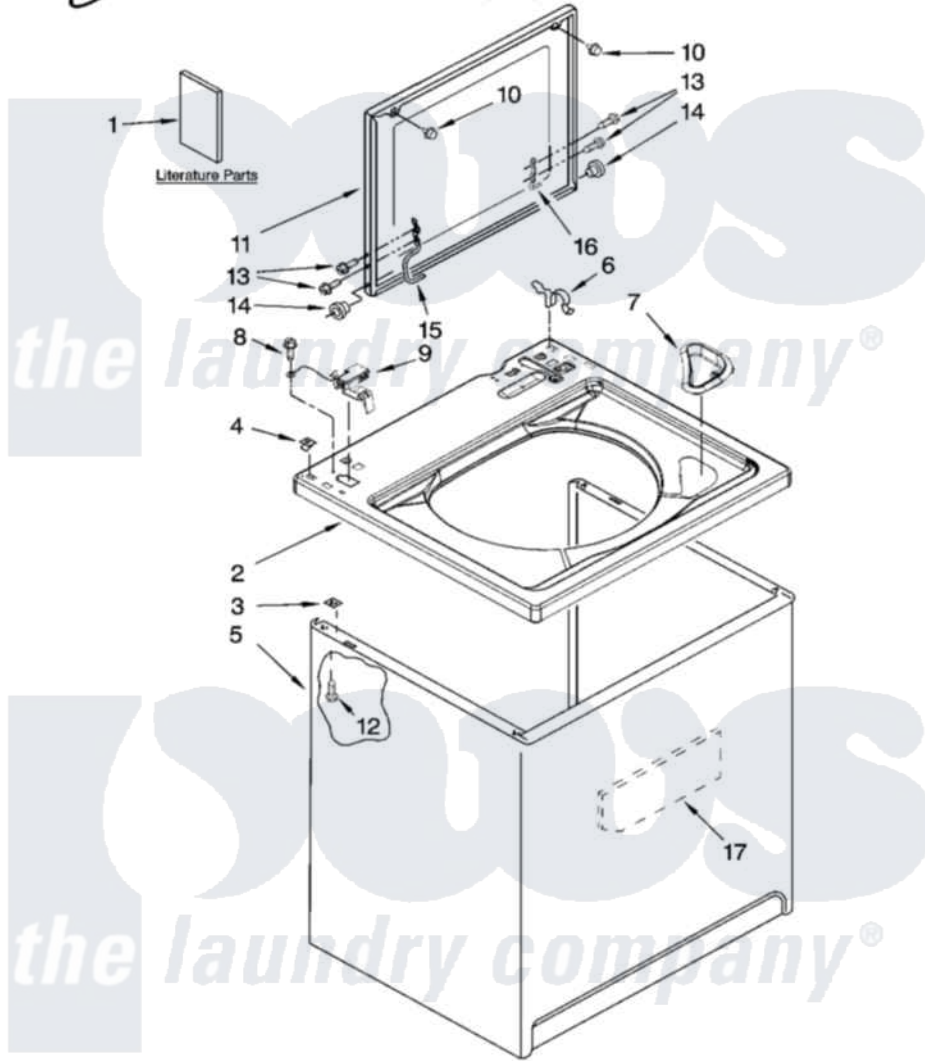

# Whirlpool 1CWTW5790VQ0 01 - TOP AND CABINET PARTS

## TOP AND CABINET PARTS

For Model: 1CWTW5790VQ0  
(White)

AUTOMATIC  
WASHER

12-08 Litho In U.S.A. (drd) (psw)

1

Part No. W10239440 Rev. A

Whirlpool [Residential Whirlpool 1CWTW5790VQ0 Washer Parts](#) Parts Diagram 01 - TOP AND CABINET PARTS  
Click on the part number to view part

Item	Original Part Number	Replaced By	Status	Part Description
1	W10235702		Not Available	Installation Instructions
"	W10235703		Not Available	Use & Care Guide
"	W10235704		Not Available	Feature Sheet
"	8577358		Not Available	Wiring Diagram
2	<a href="#">W10194570</a>			Top
3	62750			Spacer, Cabinet To Top (4)
4	<a href="#">357213</a>			Nut, Push-In
5	<a href="#">63424</a>			Cabinet
6	<a href="#">62780</a>			Clip, Top And Cabinet And Rear Panel
7	<a href="#">W10192089</a>			Dispenser, Bleach
8	<a href="#">3351614</a>			Screw, Gearcase Cover Mounting
9	<a href="#">8318084</a>			Switch, Lid
10	<a href="#">9724509</a>			Bumper, Lid
11	W10171313	<a href="#">W10193861</a>		Lid
12	<a href="#">3390631</a>			Screw, 10-16 X 3/8