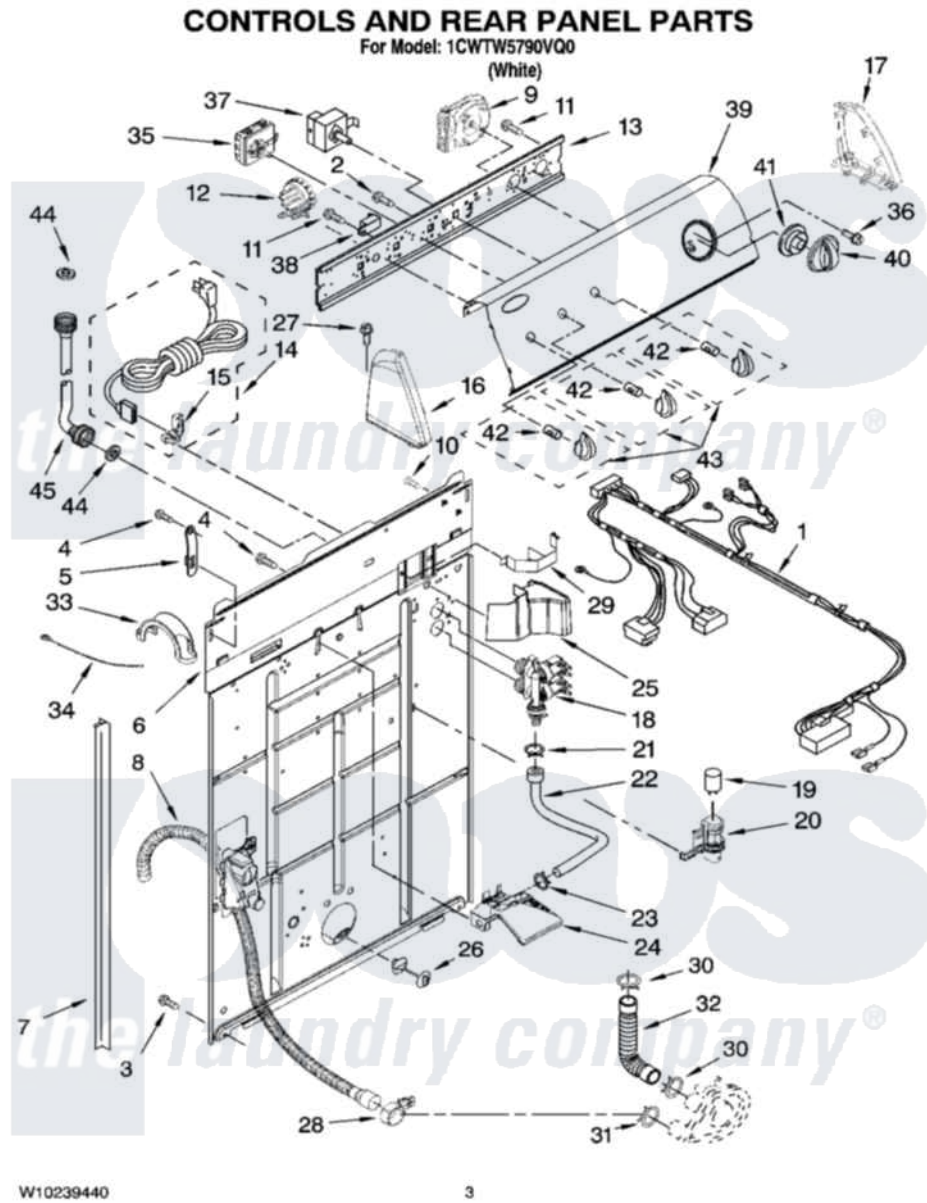

Whirlpool 1CWTW5790VQ0 02 - CONTROLS AND REAR PANEL PARTS

W10239440

3

Whirlpool Residential Whirlpool 1CWTW5790VQ0 Washer Parts Parts Diagram 02 - CONTROLS AND REAR PANEL PARTS

[Click on the part number to view part](#)

Item	Original Part Number	Replaced By	Status	Part Description
1	W10194458			Wiring Harness
2	3400073			Screw, Ground
3	62863	3390631		Screw, 10-16 X 3/8
4	9740848			Screw, Mixing Valve Mounting
5	8568314			Strap, Console
6	W10194449			Panel, Rear
7	62747			Pad, Rear Panel
8	W10189267			Drain Hose Assembly
9	8577356			Timer, Control
10	3351614			Screw, Gearcase Cover Mounting
11	90767			Screw, 8A X 3/8 HeX Washer Head Tapping
12	8577844	W10339251		Switch-WL
13	8544893			Bracket, Control
14	8578842	285800		Cord-Power

15	3952821	285777	Relief-Str
16	8271365	279962	Endcap
17	8271359	279962	Endcap
18	3979347	3979346	Valve, Water Inlet And Thermistor Assembly
19	8572717		Capacitor, Motor Start
20	8318046		Clip, Capacitor
21	301958	596669	Clamp, Manifold
22	W10190501		Hose, Vacuum Break
23	370450	596669	Clamp, Manifold
24	W10190514		Break, Vacuum
25	W10223717	8314879	Shield, Inlet Valve
26	8519200		Support, Rear Panel
27	388326		Screw, 8-18 X 1.25
28	8541668		Clamp, Hose
29	8055003		Clip, Harness And Pressure Switch
30	3363366	616099	Clamp
31	8317496	285655	Clamp, Hose
32	3951449	285871	Hose
33	8577378		U-Bend, Drain Hose
34	3347868	W10339879	Tie, Cable
35	W10184148		Switch, Water Temperature
36	3400818		Screw, Timer Mounting
37	3950356		Switch, Rotary
38	694419		Mini-Buzzer
39	W10196938		Panel, Console
40	8566022		Knob, Timer
41	8566018		Dial,
42	8536939		Clip, Knob
43	8565944		Knob, Control
44	3976300	16123	Washer Inlet-Hose Miscellaneous Parts Must be Ordered Separately.
45	W10194208	89503	Hose-Inlet
"	8571378	89503	Hose-Inlet