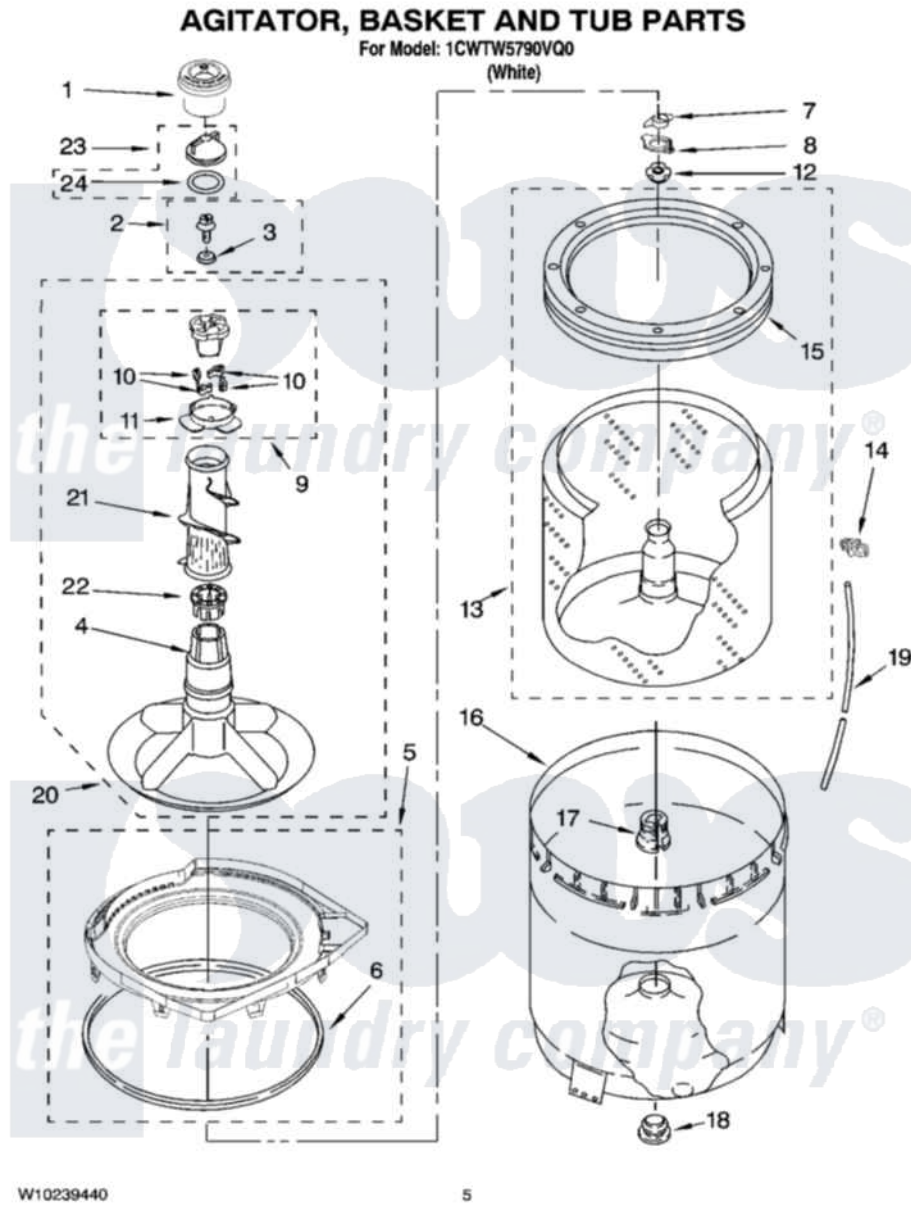

Whirlpool 1CWTW5790VQ0 03 - AGITATOR, BASKET AND TUB PARTS

W10239440

5

Whirlpool [Residential Whirlpool 1CWTW5790VQ0 Washer Parts](#) Parts Diagram 03 - AGITATOR, BASKET AND TUB PARTS

[Click on the part number to view part](#)

Item	Original Part Number	Replaced By	Status	Part Description
1	8575076	8575076A		Dispenser
2	358237			Screw And Washer
3	3949550			Washer
4	3951632			Agitator
5	W10168523			Tub Ring And Gasket
6	3359585	3976308		Gasket, Tub Ring
7	3354845			Clip, Agitator
8	8543666			Washer, Agitator
9	3951682	285809		Cam-Agitator
10	3366877	80040		Dog-Agitator
11	3952374			Bearing, Driven Cam
12	21366			Nut, Spanner
13	8526016	W10389328		Clothes Container, Assembly
14	2219077			Clip, Pressure Switch Hose
15	387240			Ring, Balance
16	63849			Strain Relief, Power Cord

17	389140		Tub Block, Basket Drive
18	383727		Gasket, Centerpodt
19	3347780	353244	Hose, Pressure Switch
20	3951744		Agitator Assembly
21	3363003		Mover, Clothes
22	3951608		Spacer, Thrust
23	3354733	W10074580	Cap, Barrier
24	W10072840		Fabric Softener