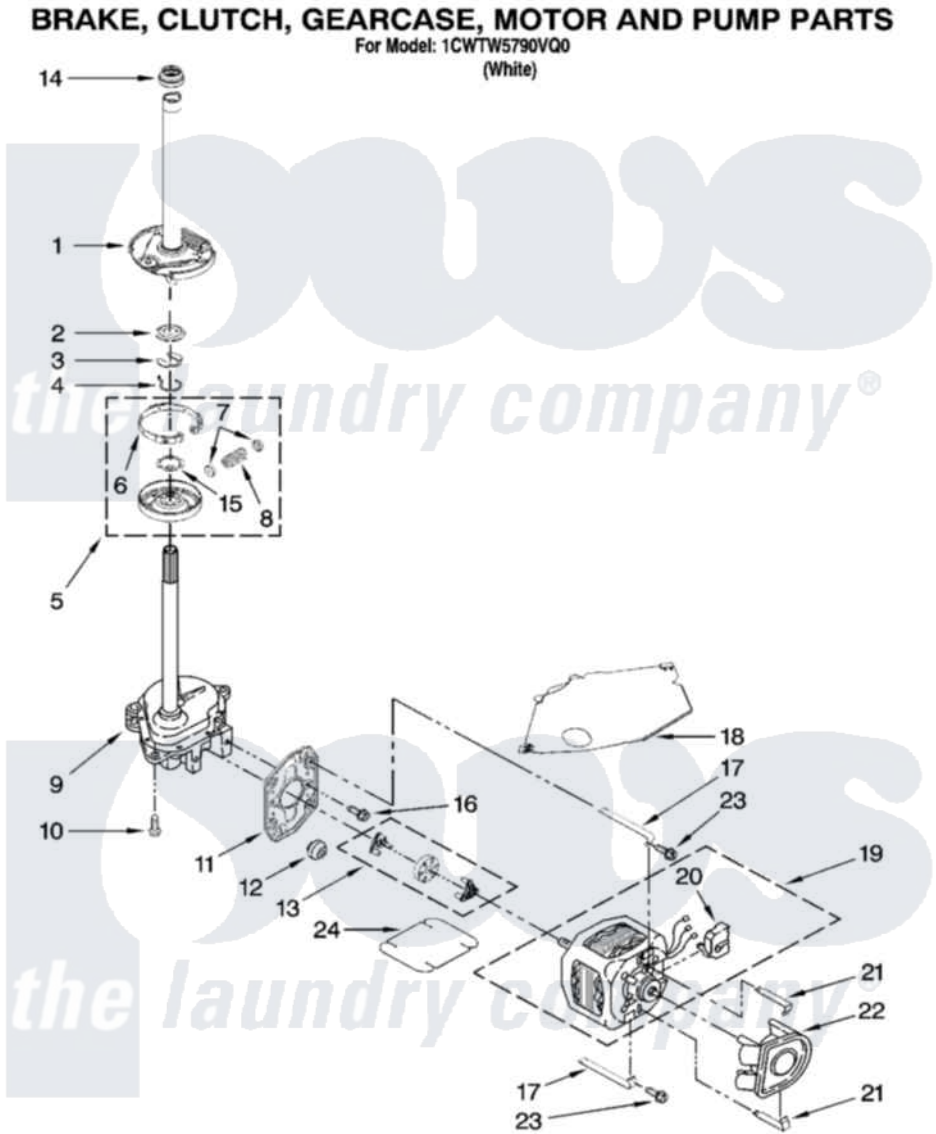

Whirlpool 1CWTW5790VQ0 04 - BRAKE, CLUTCH, GEARCASE, MOTOR AND PUMP PARTS

W10239440

7

Whirlpool [Residential Whirlpool 1CWTW5790VQ0 Washer Parts](#) Parts Diagram 04 - BRAKE, CLUTCH, GEARCASE, MOTOR AND PUMP PARTS
Click on the part number to view part

Item	Original Part Number	Replaced By	Status	Part Description
1	388952	285792		Basketdrive
2	63292			Washer, Spin Tube Thrust
3	62697	W10080230		Ring, Spin Tube Support
4	63283	285353		Ring
5	3951311	285785		Clutch
6	3951308	285790		Lining
7	62646			Cap, Clutch Spring
8	3946792			Spring And Damper Assembly
9	3360630	3360629		Gearcase
10	3357334	3400516		Screw Anti-Rattle
11	62611			Plate, Motor Mount To Gearcase
12	62691			Grommet, Motor
13	3364003	285753A		Coupling
14	8577374			Seal, Centerpost

15	3355454		Clip, Main Drive
16	3400516		Screw Anti-Rattle
17	W10086010		Retainer, Motor
18	3362089		Shield, Tub To Motor
19	8528157	661600	Motor, Main Drive
20	3952056		Switch, Main Drive Motor
21	8546127		Retainer, Pump
22	3363394		Pump
23	3387485	273556	Screw, 10-16 X 5/8
24	3946532		Shield, Motor