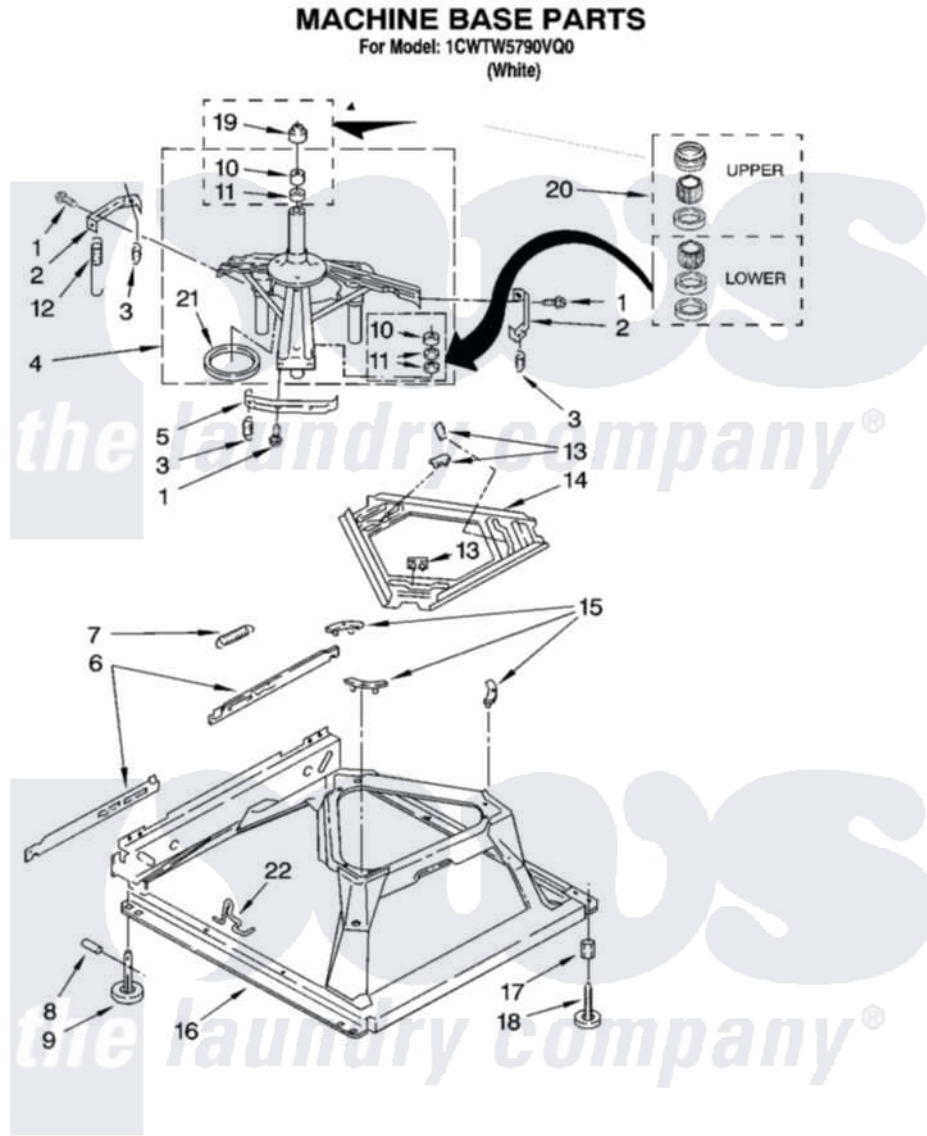

Whirlpool 1CWTW5790VQ0 05 - MACHINE BASE PARTS

Whirlpool Residential Whirlpool 1CWTW5790VQ0 Washer Parts Parts Diagram 05 - MACHINE BASE PARTS
 Click on the part number to view part

Item	Original Part Number	Replaced By	Status	Part Description
1	3400076			Screw, Bracket Mounting
2	64067			Bracket, Spring Outer
3	63907			Spring, Suspension
4	8575214	280184		Support
5	64065			Bracket, Spring Outer
6	63466			Link, Leveling Mechanism
7	62597	8316845		Spring
8	62837			Pin, Knurled
9	62596	285244		Feet-Leveling
10	8546455			Bearing, Centerpost
11	357409	359449		Seal, Agitator Shaft
12	388492	W10250667		Spring, Counterweight
13	62568	285219		Pad
14	3946509			Plate, Suspension
15	3363660	285744		Pad
16	3946512	285771		Base

17	3359452	Nut, Lock
18	W10001130	Foot, Leveling
19	8577376	Seal, Centerpost
20	285203	Centerpost Bearing Kit
21	63134	Ring, Sound Deadening
22	W10145155	Retainer, Suspension Spring