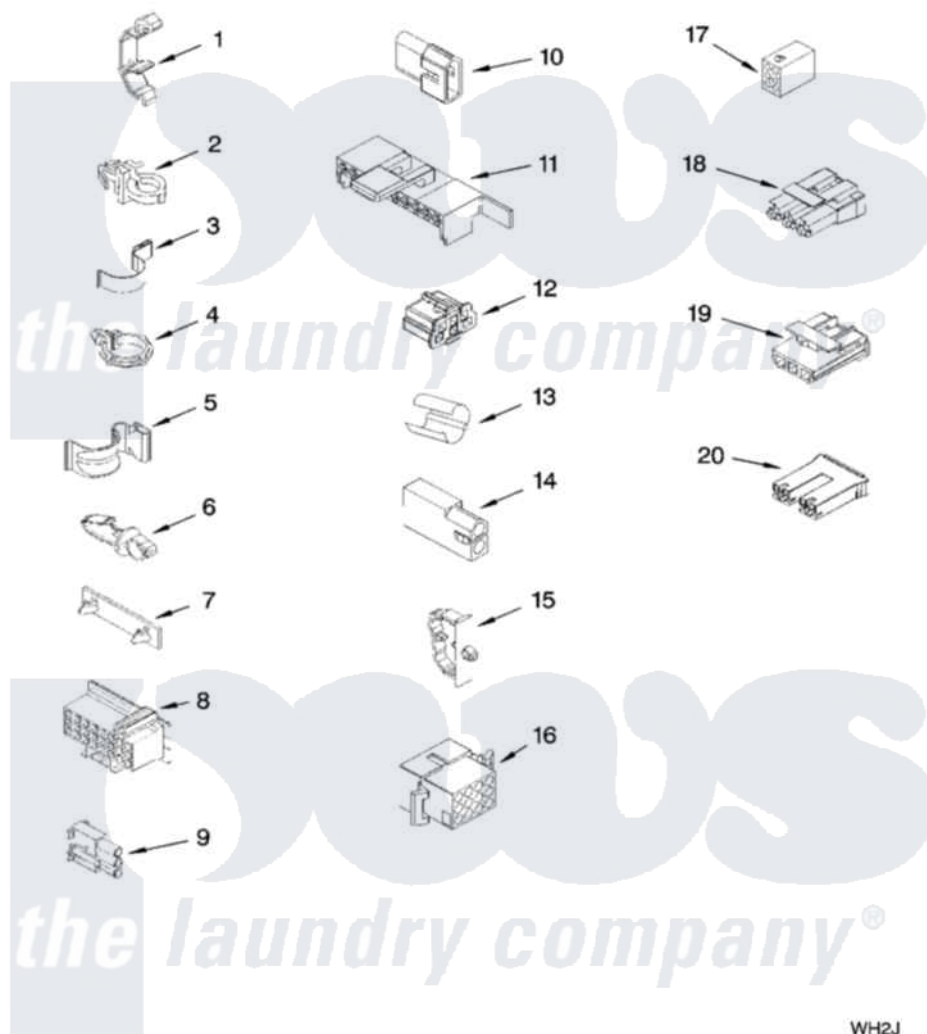

Whirlpool 1CWTW5790VQ0 06 - WIRING HARNESS PARTS

WIRING HARNESS PARTS

For Model: 1CWTW5790VQ0
(White)

W10239440

9

WH2J

Whirlpool [Residential Whirlpool 1CWTW5790VQ0 Washer Parts](#) Parts Diagram 06 - WIRING HARNESS PARTS
Click on the part number to view part

Item	Original Part Number	Replaced By	Status	Part Description
1	3349557			Retainer, Harness
2	388498		Not Available	Clip, Harness
3	3347812	8528351		Clip
4	3352501	8559320		Restraint, Hose
5	90016			Clip, Pressure Switch Hose
6	3390496	8281256		Clip, Harness
7	389379			Retainer, Side To Feature Panel
8	3948614			Disconnect Block
"	352089			Timer, Block Disconnect
9	62889			Receptacle, Terminal
10	353424			Plug, Terminal
11	62505			Block, Disconnect
12	3347243			Block, Disconnect
13	63523			Harness, Protector
14	717252			Receptacle, Terminal
15	3352944			Clip, Harness

16	3390423		Not Available	Block, Disconnect (12-Way) (Timer) (Use Term. 94613)
17	3347730		Not Available	Receptacle, (6-Way) (Use Term. 94613)
18	3948617	2172937		Connector
19	3360056			Connector
20	3354925			Block, Connector
"	3354926			Block, Connector