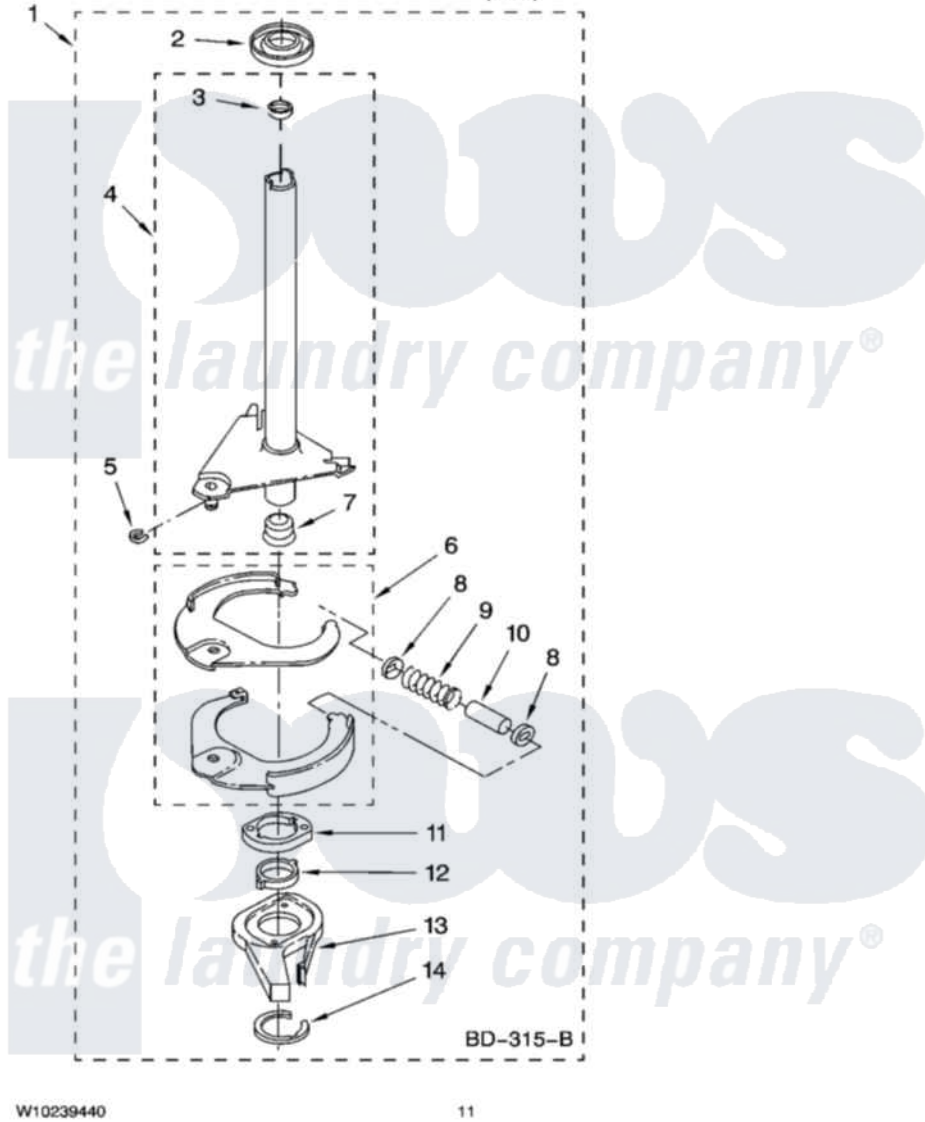

Whirlpool 1CWTW5790VQ0 07 - BRAKE AND DRIVE TUBE PARTS

BRAKE AND DRIVE TUBE PARTS

For Model: 1CWTW5790VQ0
(White)

W10239440

11

Whirlpool Residential Whirlpool 1CWTW5790VQ0 Washer Parts Parts Diagram 07 - BRAKE AND DRIVE TUBE PARTS
Click on the part number to view part

Item	Original Part Number	Replaced By	Status	Part Description
1	388952	285792		Basketdrive
2	62658			Ring, Thrust
3	356427			Seal, Spin Pinion
4	64027	64208		Tube-Spin
5	64035	W10083190		Ring, Retaining
6	64232	285438		Shoe-Brake
7	62703	8546462		"T" Bearing, Spin Tube
8	3353956	285658		Sleeve
9	387806		Not Available	Spring, Brake
10	3355360	285658		Sleeve
11	661516	8546461		Cam, Brake Release
12	63022			Sleeve, Cam
13	64194	285790		Lining
14	90368	W10083200		Ring, Retaining
	BLANK		Not Available	Following Parts Not Illustrated
"	285208			Lubricant