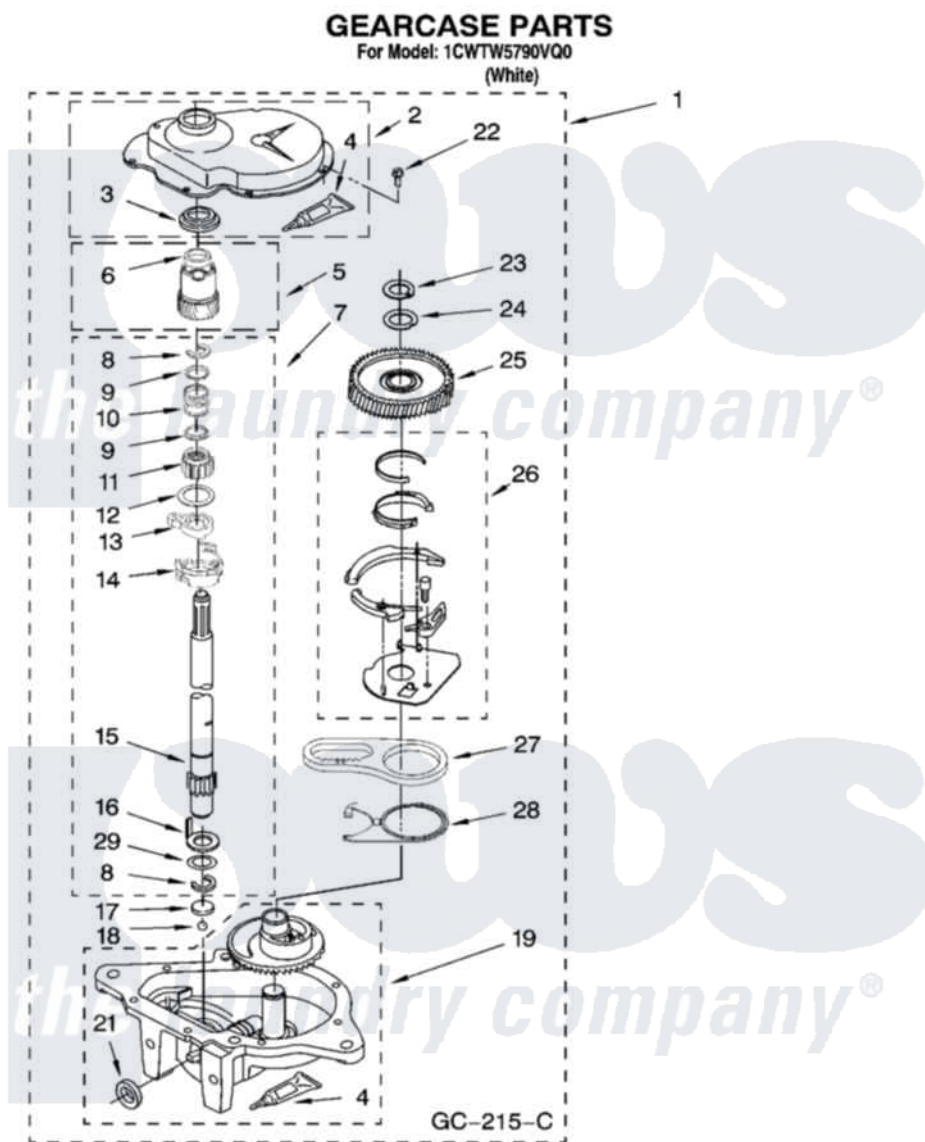

**Whirlpool 1CWTW5790VQ0 08 - GEARCASE PARTS, OPTIONAL PARTS  
(NOT INCLUDED)**

12

W10239440

Whirlpool Residential Whirlpool 1CWTW5790VQ0 Washer Parts Parts Diagram 08 - GEARCASE PARTS, OPTIONAL PARTS (NOT INCLUDED)

Click on the part number to view part

Item	Original Part Number	Replaced By	Status	Part Description
1	3360630	<a href="#">3360629</a>		Gearcase
2	<a href="#">285202</a>			Cover, Gearcase
3	<a href="#">3349985</a>			Seal, Gearcase Cover
4	<a href="#">285195</a>			Sealer Sealer, Gasket
5	63320	<a href="#">285362</a>		Gear and Pinion
6	<a href="#">356427</a>			Seal, Spin Pinion
7	<a href="#">389387</a>			Shaft, Agitator
8	90369		Not Available	Ring, Retaining (2)
9	<a href="#">62677</a>			Retainer, Spring
10	<a href="#">62676</a>			Spring, Agitator
11	63273	<a href="#">285509</a>		Shaft, Agitator
12	<a href="#">62619</a>			Washer, Agitator Gear
13	62580	<a href="#">285206</a>		Cam-Agitator
14	62581	<a href="#">285206</a>		Cam-Agitator
15	<a href="#">285509</a>			Shaft, Agitator