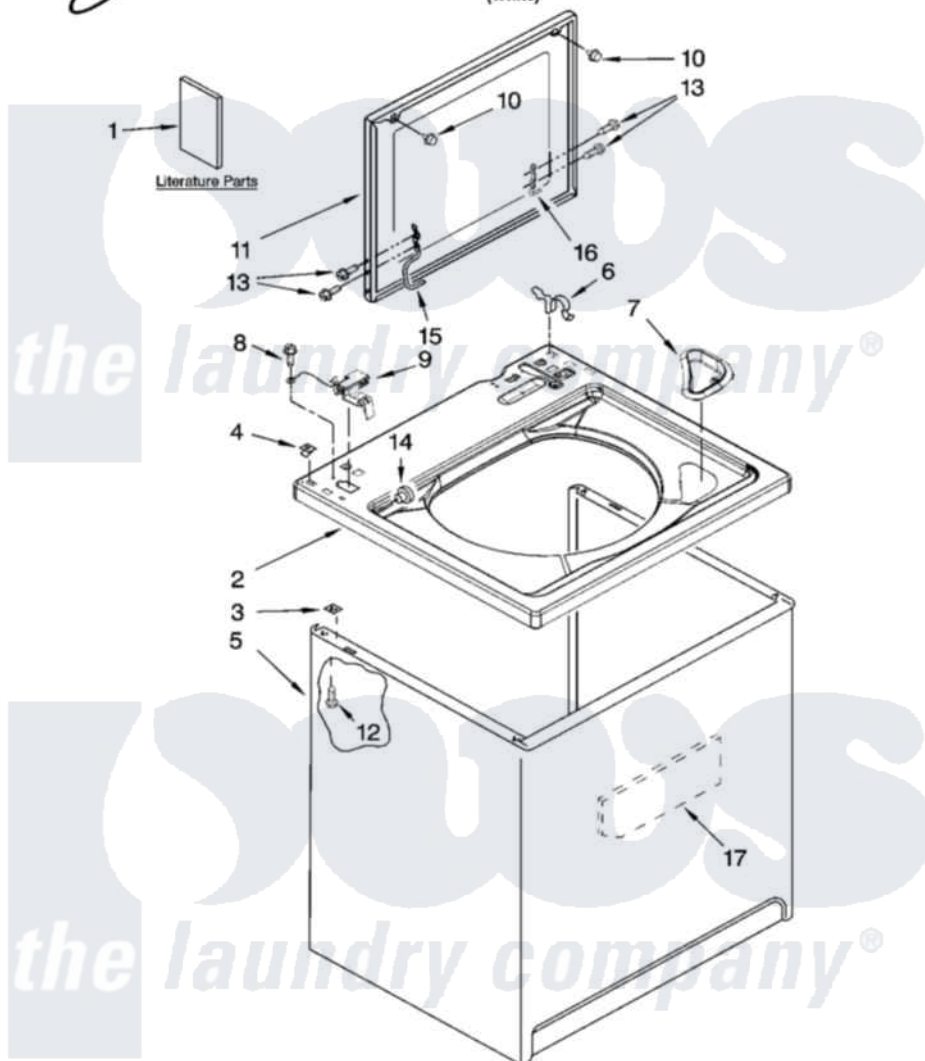

# Whirlpool 1CWTW5790VQ1 01 - TOP AND CABINET PARTS

## TOP AND CABINET PARTS

For Model: 1CWTW5790VQ1  
(White)

AUTOMATIC  
WASHER

03-09 Litho in U.S.A. (drd) (eeb)

1

Part No. W10259851 Rev. A

Whirlpool [Residential Whirlpool 1CWTW5790VQ1 Washer Parts](#) Parts Diagram 01 - TOP AND CABINET PARTS  
Click on the part number to view part

Item	Original Part Number	Replaced By	Status	Part Description
1	W10235702		Not Available	Installation Instructions
"	W10235703		Not Available	Use & Care Guide
"	W10235704		Not Available	Feature Sheet
"	8577358		Not Available	Wiring Diagram
2	<a href="#">W10194570</a>			Top
3	62750			Spacer, Cabinet To Top (4)
4	<a href="#">357213</a>			Nut, Push-In
5	<a href="#">63424</a>			Cabinet
6	<a href="#">62780</a>			Clip, Top And Cabinet And Rear Panel
7	<a href="#">W10192089</a>			Dispenser, Bleach
8	<a href="#">3351614</a>			Screw, Gearcase Cover Mounting
9	<a href="#">8318084</a>			Switch, Lid
10	<a href="#">9724509</a>			Bumper, Lid
11	W10171313	<a href="#">W10193861</a>		Lid
12	<a href="#">W10165554</a>			Screw, 10-16 X 3/8