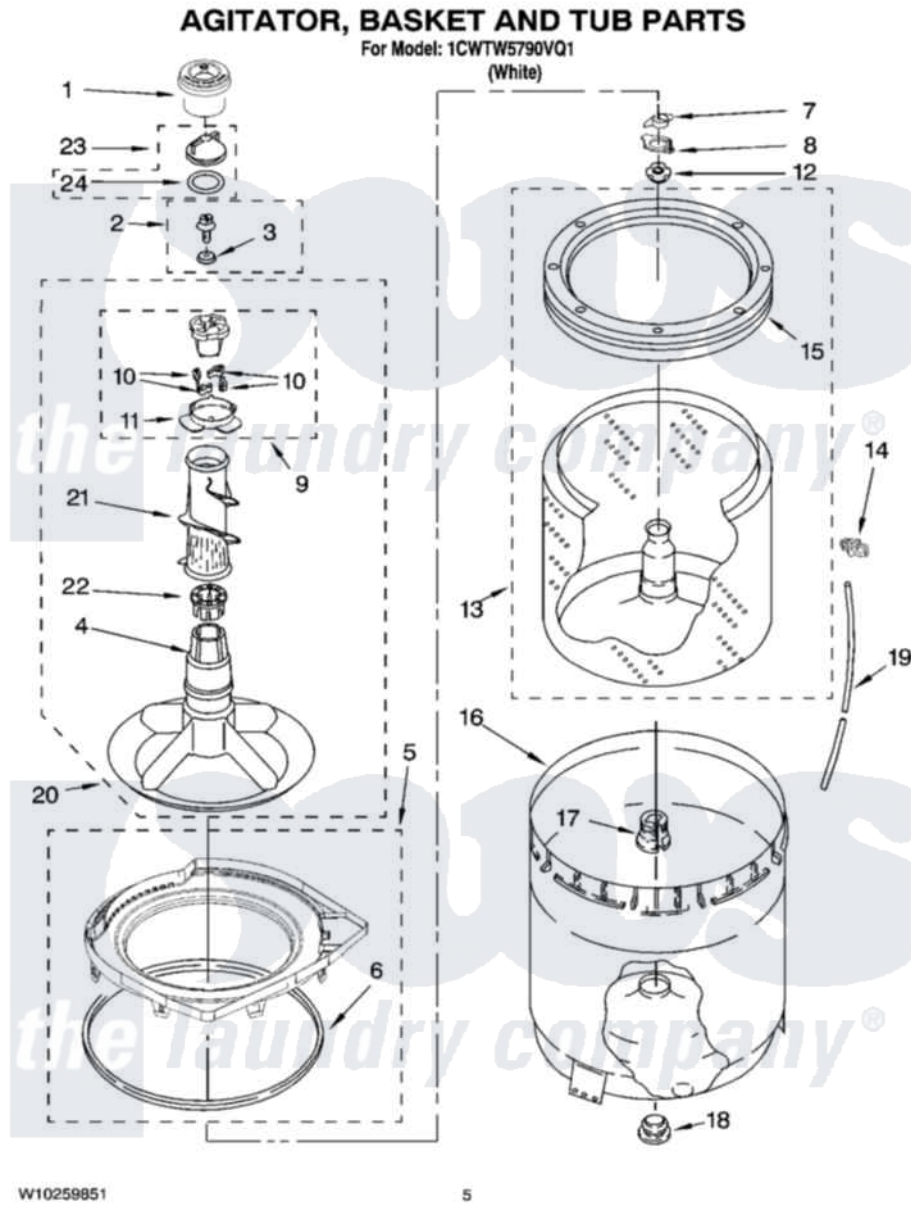

# Whirlpool 1CWTW5790VQ1 03 - AGITATOR, BASKET AND TUB PARTS

W10259851

5

Whirlpool [Residential Whirlpool 1CWTW5790VQ1 Washer Parts](#) Parts Diagram 03 - AGITATOR, BASKET AND TUB PARTS

[Click on the part number to view part](#)

Item	Original Part Number	Replaced By	Status	Part Description
1	8575076	<a href="#">8575076A</a>		Dispenser
2	<a href="#">358237</a>			Screw And Washer
3	<a href="#">3949550</a>			Washer
4	<a href="#">3951632</a>			Agitator
5	<a href="#">W10168523</a>			Tub Ring And Gasket
6	3359585	<a href="#">3976308</a>		Gasket, Tub Ring
7	<a href="#">3354845</a>			Clip, Agitator
8	<a href="#">8543666</a>			Washer, Agitator
9	3951682	<a href="#">285809</a>		Cam-Agitator
10	3366877	<a href="#">80040</a>		Dog-Agitator
11	<a href="#">3952374</a>			Bearing, Driven Cam
12	<a href="#">21366</a>			Nut, Spanner
13	8526016	<a href="#">W10389328</a>		Clothes Container, Assembly
14	<a href="#">2219077</a>			Clip, Pressure Switch Hose
15	<a href="#">387240</a>			Ring, Balance
16	<a href="#">63849</a>			Strain Relief, Power Cord

17	<a href="#">389140</a>		Tub Block, Basket Drive
18	<a href="#">383727</a>		Gasket, Centerpodt
19	3347780	<a href="#">353244</a>	Hose, Pressure Switch
20	<a href="#">3951744</a>		Agitator Assembly
21	<a href="#">3363003</a>		Mover, Clothes
22	<a href="#">3951608</a>		Spacer, Thrust
23	3354733	<a href="#">W10074580</a>	Cap, Barrier
24	<a href="#">W10072840</a>		Fabric Softener