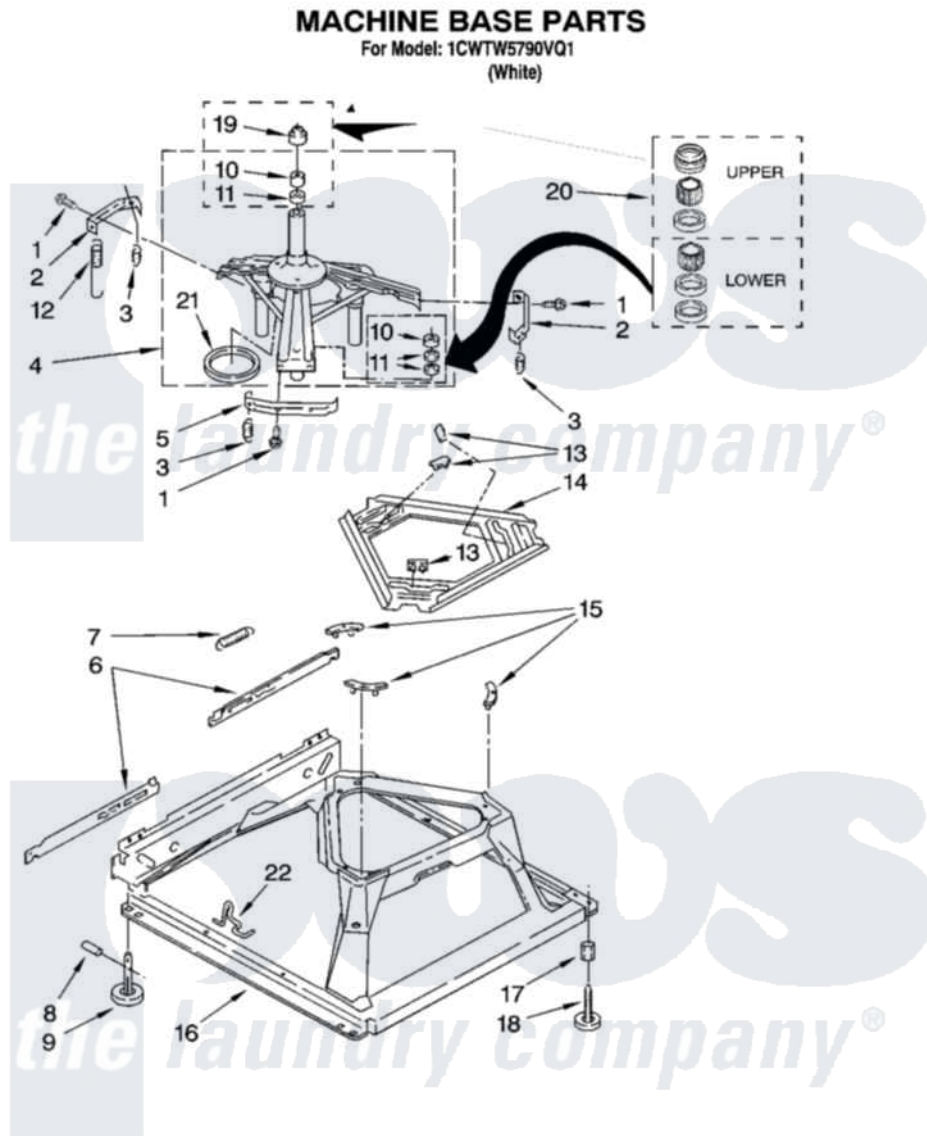

# Whirlpool 1CWTW5790VQ1 05 - MACHINE BASE PARTS

8

W10259851

Whirlpool [Residential Whirlpool 1CWTW5790VQ1 Washer Parts](#) Parts Diagram 05 - MACHINE BASE PARTS  
Click on the part number to view part

Item	Original Part Number	Replaced By	Status	Part Description
1	<a href="#">3400076</a>			Screw, Bracket Mounting
2	<a href="#">64067</a>			Bracket, Spring Outer
3	<a href="#">63907</a>			Spring, Suspension
4	8575214	<a href="#">280184</a>		Support
5	<a href="#">64065</a>			Bracket, Spring Outer
6	<a href="#">63466</a>			Link, Leveling Mechanism
7	62597	<a href="#">8316845</a>		Spring
8	<a href="#">62837</a>			Pin, Knurled
9	62596	<a href="#">285244</a>		Feet-Leveling
10	<a href="#">8546455</a>			Bearing, Centerpost
11	357409	<a href="#">359449</a>		Seal, Agitator Shaft
12	388492	<a href="#">W10250667</a>		Spring, Counterweight
13	62568	<a href="#">285219</a>		Pad
14	<a href="#">3946509</a>			Plate, Suspension
15	3363660	<a href="#">285744</a>		Pad
16	3946512	<a href="#">285771</a>		Base

17	<a href="#">3359452</a>	Nut, Lock
18	<a href="#">W10001130</a>	Foot, Leveling
19	<a href="#">8577376</a>	Seal, Centerpost
20	<a href="#">285203</a>	Centerpost Bearing Kit
21	<a href="#">63134</a>	Ring, Sound Deadening
22	<a href="#">W10145155</a>	Retainer, Suspension Spring