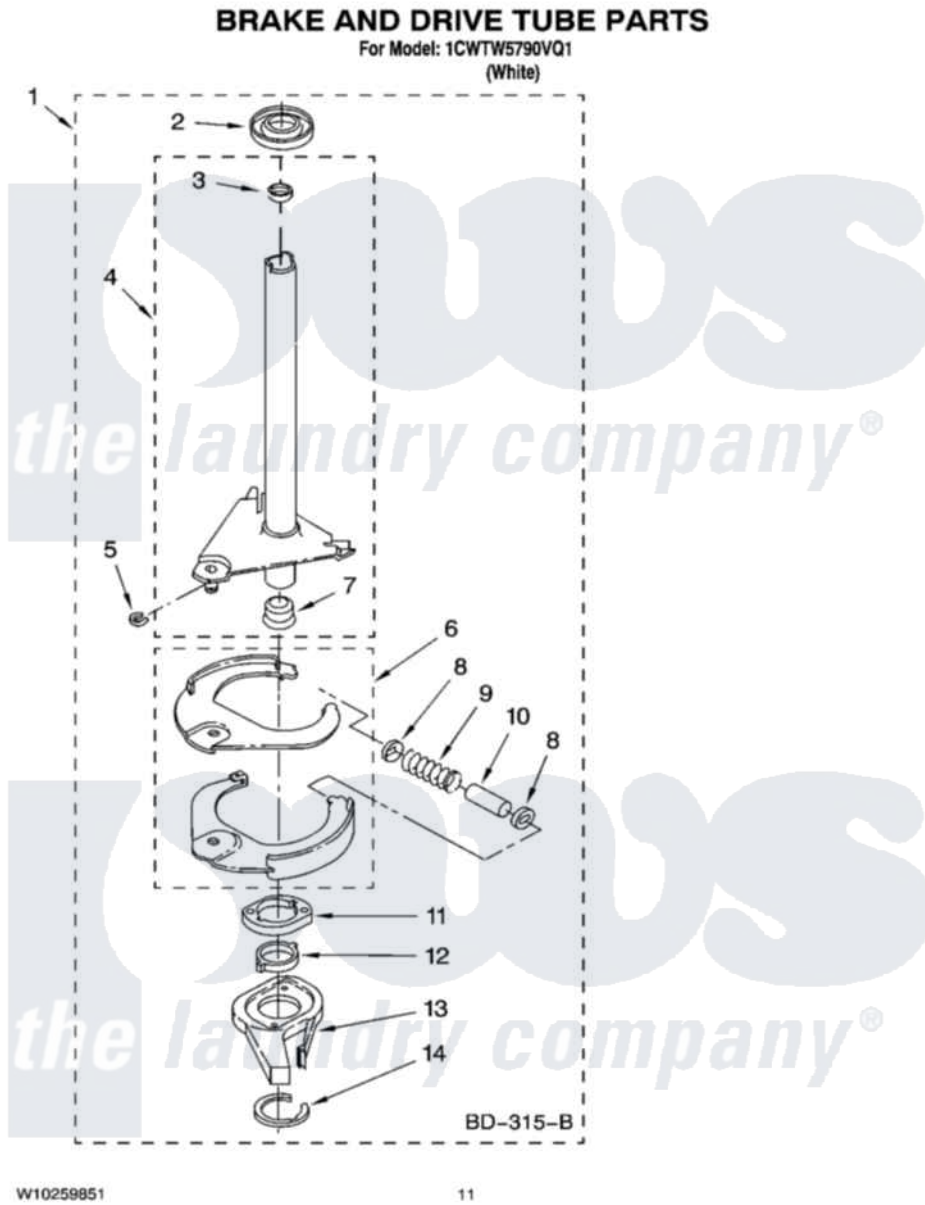

Whirlpool 1CWTW5790VQ1 07 - BRAKE AND DRIVE TUBE PARTS

Whirlpool Residential Whirlpool 1CWTW5790VQ1 Washer Parts Parts Diagram 07 - BRAKE AND DRIVE TUBE PARTS
Click on the part number to view part

Item	Original Part Number	Replaced By	Status	Part Description
1	388952	285792		Basketdrive
2	62658			Ring, Thrust
3	356427			Seal, Spin Pinion
4	64027	64208		Tube-Spin
5	64035	W10083190		Ring, Retaining
6	64232	285438		Shoe-Brake
7	62703	8546462		"T" Bearing, Spin Tube
8	3353956	285658		Sleeve
9	387806		Not Available	Spring, Brake
10	3355360	285658		Sleeve
11	661516	8546461		Cam, Brake Release
12	63022			Sleeve, Cam
13	64194	285790		Lining
14	90368	W10083200		Ring, Retaining
	BLANK		Not Available	Following Parts Not Illustrated
"	285208			Lubricant