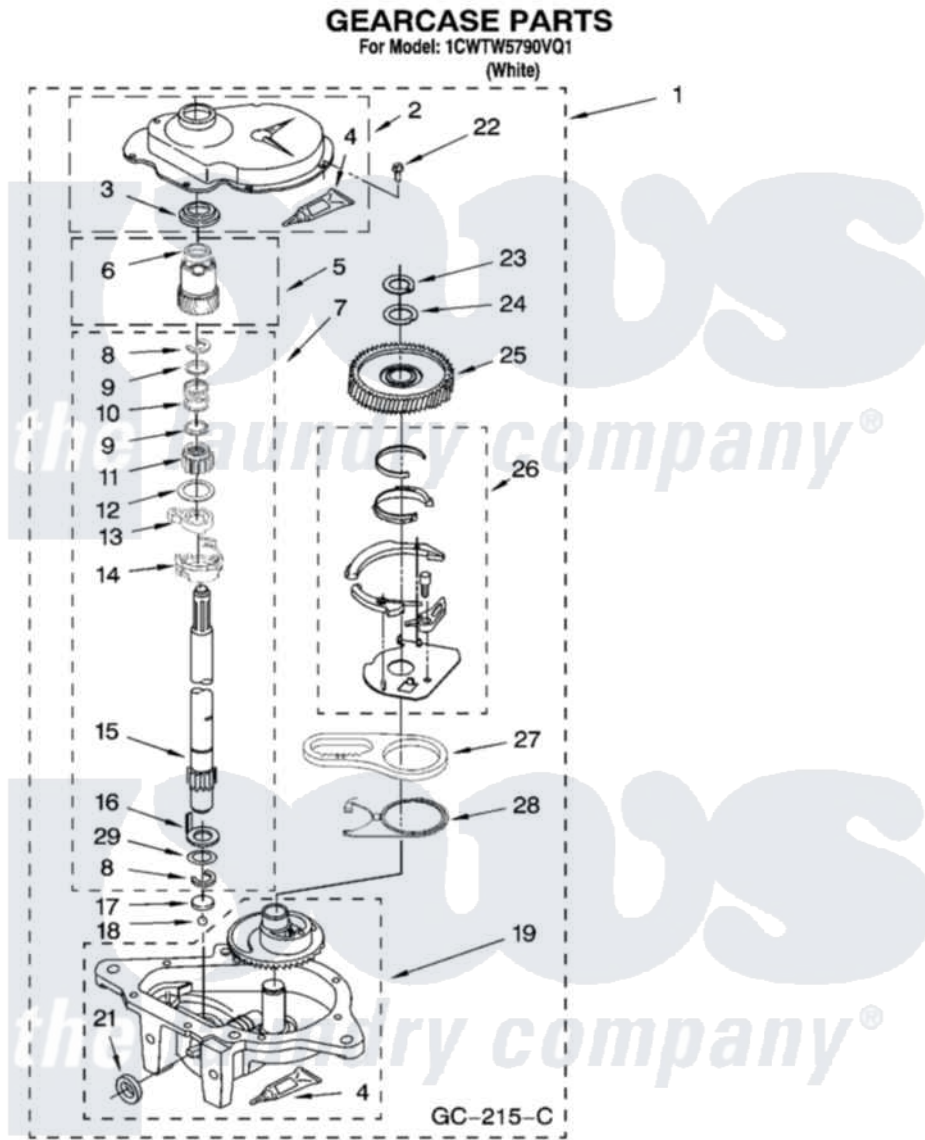

# Whirlpool 1CWTW5790VQ1 08 - GEARCASE PARTS

12

W10259851

Whirlpool [Residential Whirlpool 1CWTW5790VQ1 Washer Parts](#) Parts Diagram 08 - GEARCASE PARTS  
Click on the part number to view part

Item	Original Part Number	Replaced By	Status	Part Description
1	3360630	<a href="#">3360629</a>		Gearcase
2	<a href="#">285202</a>			Cover, Gearcase
3	<a href="#">3349985</a>			Seal, Gearcase Cover
4	<a href="#">285195</a>			Sealer Sealer, Gasket
5	63320	<a href="#">285362</a>		Gear and Pinion
6	<a href="#">356427</a>			Seal, Spin Pinion
7	<a href="#">389387</a>			Shaft, Agitator
8	90369		Not Available	Ring, Retaining (2)
9	<a href="#">62677</a>			Retainer, Spring
10	<a href="#">62676</a>			Spring, Agitator
11	63273	<a href="#">285509</a>		Shaft, Agitator
12	<a href="#">62619</a>			Washer, Agitator Gear
13	62580	<a href="#">285206</a>		Cam-Agitator
14	62581	<a href="#">285206</a>		Cam-Agitator
15	<a href="#">285509</a>			Shaft, Agitator
16	<a href="#">62618</a>			Washer, Cam Thrust

17	16018	<a href="#">285205</a>	Bearing
18	85529	<a href="#">285205</a>	Bearing
19	389230	<a href="#">285515</a>	Gearcase
21	<a href="#">285352</a>		Seal Kit, Thrust Plug
22	<a href="#">3351614</a>		Screw, Gearcase Cover Mounting
23	3362552	<a href="#">285765</a>	Ring-Retr
24	285735	<a href="#">285766</a>	Washer Kit, Thrust
25	62570	<a href="#">285362</a>	Gear and Pinon
26	388253	<a href="#">999516</a>	Shelf-Glas
27	3349296	<a href="#">8546456</a>	Rack, Connecting
28	<a href="#">62621</a>		Actuator, Shift
29	<a href="#">388815</a>		Washer, Intermediate 1 3976263 Miscellaneous Parts Bag 2 3976300 Washer, Inlet Hose 3 3366913 Clamp, Hose