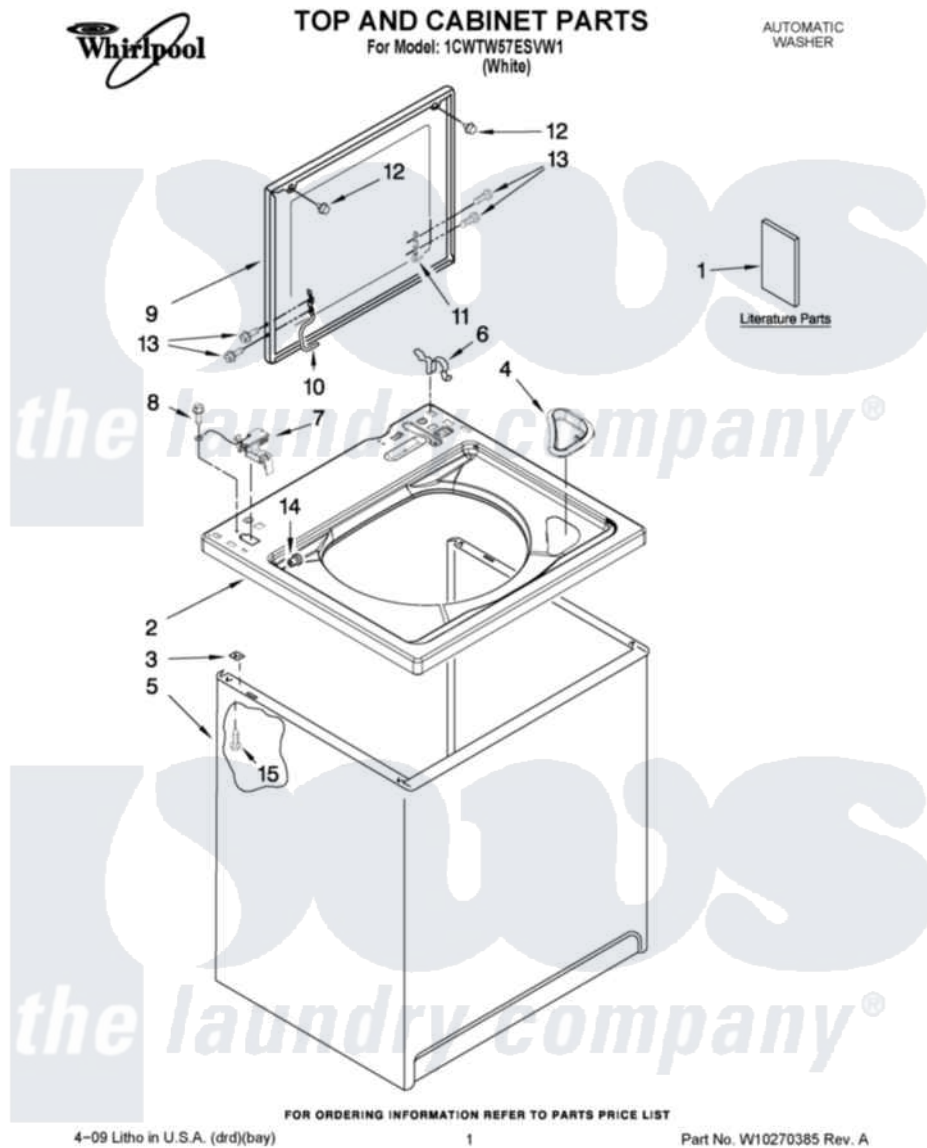

Whirlpool 1CWTW57ESVW1 01 - TOP AND CABINET PARTS

Whirlpool Residential Whirlpool 1CWTW57ESVW1 Washer Parts Parts Diagram 01 - TOP AND CABINET PARTS
Click on the part number to view part

Item	Original Part Number	Replaced By	Status	Part Description
1	W10235702		Not Available	Installation Instructions
"	W10235703		Not Available	Use & Care Guide
"	W10235704		Not Available	Feature Sheet
"	W10196538		Not Available	LOAD SENSE INFO SHEET
"	W10248227		Not Available	WIRING DIAGRAM
2	W10194572			Top
3	62750			Spacer, Cabinet To Top (4)
4	W10192089			Dispenser, Bleach
5	63424			Cabinet
6	62780			Clip, Top And Cabinet And Rear Panel
7	8318084			Switch, Lid
8	3351614			Screw, Gearcase Cover Mounting
9	W10171313	W10193861		Lid
10	W10225136			Hinge 7 Pad Assembly
11	91770			Hinge, Lid

12	9724509	Bumper, Lid
13	W10119828	Screw, Lid Hinge Mounting
14	8319539	Bearing, Lid Hinge
15	W10165554	Screw, 10-16 X 3/8