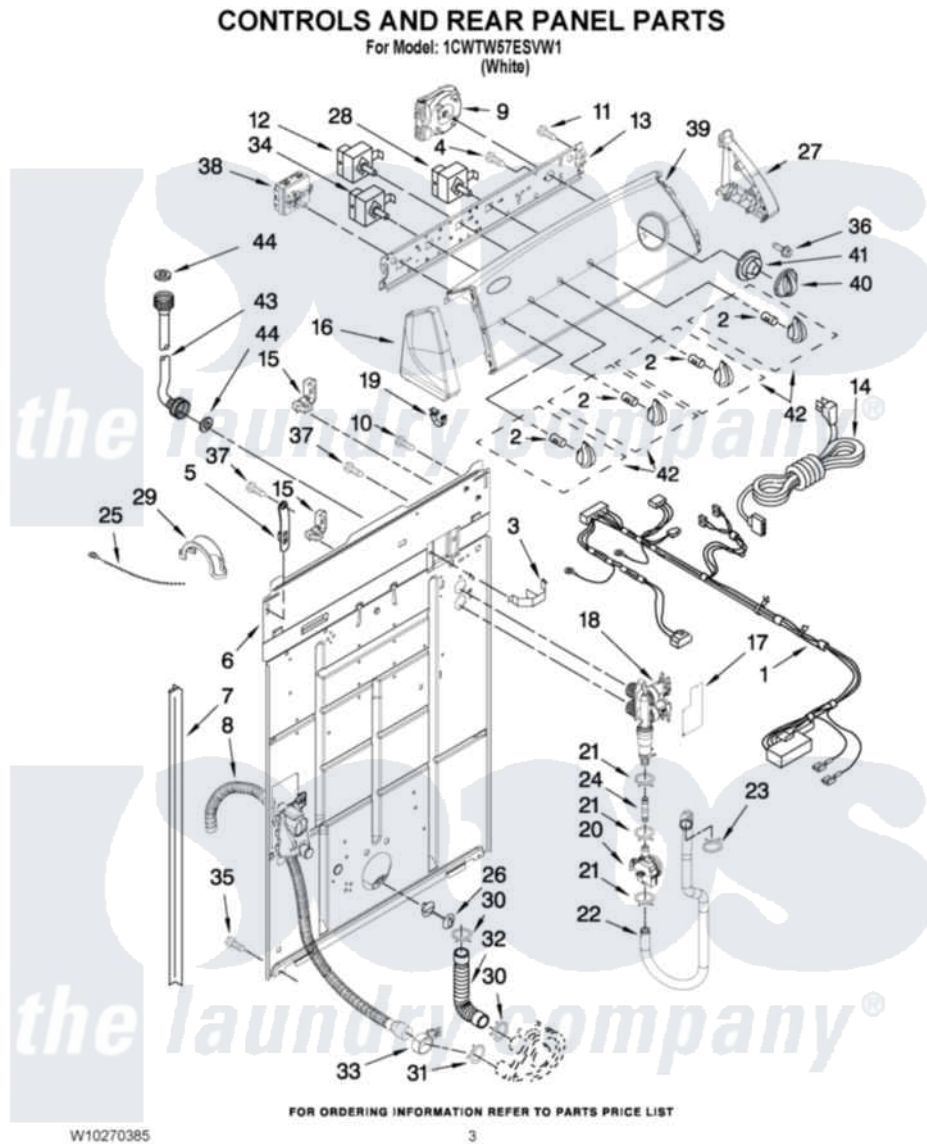

Whirlpool 1CWTW57ESVW1 02 - CONTROLS AND REAR PANEL PARTS

Whirlpool Residential Whirlpool 1CWTW57ESVW1 Washer Parts Parts Diagram 02 - CONTROLS AND REAR PANEL PARTS

Click on the part number to view part

Item	Original Part Number	Replaced By	Status	Part Description
1	W10244926			Harness, Wiring
2	8536939			Clip, Knob
3	8055003			Clip, Harness And Pressure Switch
4	3400073			Screw, Ground
5	8568314			Strap, Console
6	W10194451			Panel, Rear
7	62747			Pad, Rear Panel
8	W10189267			Drain Hose Assembly
9	W10177827			Timer, Control
10	3351614			Screw, Gearcase Cover Mounting
11	90767			Screw, 8A X 3/8 HeX Washer Head Tapping
12	3949180	W10168257		Switch, Rotary
13	8566003			Bracket, Control
14	8578842	285800		Cord-Power

15	3952821	285777	Relief-Str
16	8566035	8565957	Cap, End
17	W10245838		Shield, Suds
18	W10175893		Valve, Water Inlet
19	8312709		Clip-Console
20	W10176591		Flowmeter
21	W10185367		Clamp, Hose
22	W10166732		Hose, Flowmeter To Tub Ring
23	W10117298	596669	Clamp, Manifold
24	W10166731		Hose, Valve To Flowmeter
25	3347868	W10339879	Tie, Cable
26	8519200		Support, Rear Panel
27	8566032	8565954	Cap, End
28	W10180780		Switch, Rotary
29	8577378		U-Bend, Drain Hose
30	3363366	616099	Clamp
31	8317496	285655	Clamp, Hose
32	3951449	285871	Hose
33	8541668		Clamp, Hose
34	3949180	W10168257	Switch, Rotary
35	62863	3390631	Screw, 10-16 X 3/8
36	3400818		Screw, Timer Mounting
37	9740848		Screw, Mixing Valve Mounting
38	W10248240		Atc-Auto Load Sensing Switch
39	W10240470		Panel, Console
40	W10034730		Knob, Timer
41	8566018		Dial,
42	W10034380		Knob, Control
43	W10194208	89503	Hose-Inlet
"	8571378	89503	Hose-Inlet
44	W10242307	16123	Washer Inlet-Hose Miscellaneous Parts Must be Ordered Separately.