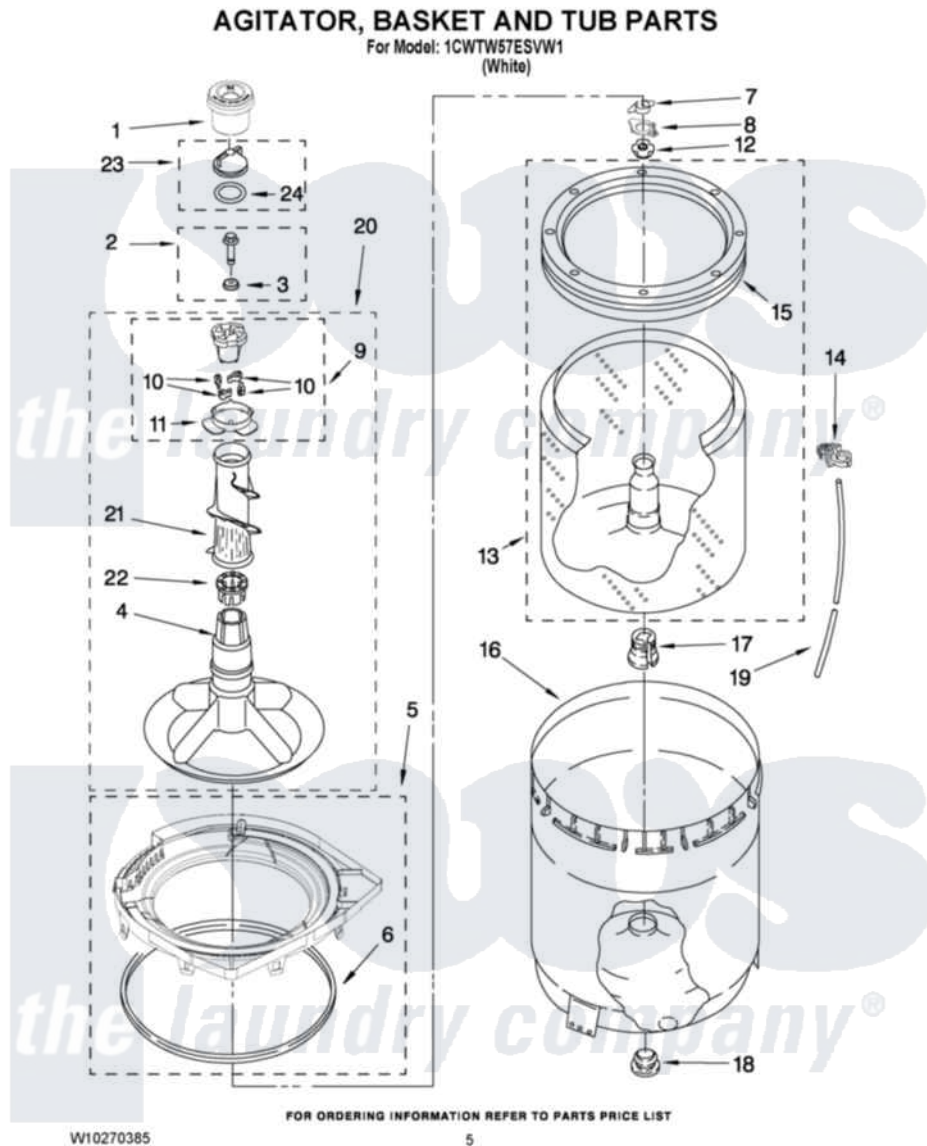

Whirlpool 1CWTW57ESVW1 03 - AGITATOR, BASKET AND TUB PARTS

Whirlpool [Residential Whirlpool 1CWTW57ESVW1 Washer Parts](#) Parts Diagram 03 - AGITATOR, BASKET AND TUB PARTS

Click on the part number to view part

Item	Original Part Number	Replaced By	Status	Part Description
1	8575076	8575076A		Dispenser
2	358237			Screw And Washer
3	3949550			Washer
4	3951632			Agitator
5	W10167984			Tub Ring And Gasket
6	3359585	3976308		Gasket, Tub Ring
7	3354845			Clip, Agitator
8	8543666			Washer, Agitator
9	3951682	285809		Cam-Agitator
10	3366877	80040		Dog-Agitator
11	3952374			Bearing, Driven Cam
12	21366			Nut, Spanner
13	8526016	W10389328		Clothes Container, Assembly
14	2219077			Clip, Pressure Switch Hose
15	387240			Ring, Balance
16	63849			Strain Relief, Power Cord

17	389140		Tub Block, Basket Drive
18	383727		Gasket, Centerpodt
19	W10240485	353244	Hose, Pressure Switch
20	3951744		Agitator Assembly
21	3363003		Mover, Clothes
22	3951608		Spacer, Thrust
23	3354733	W10074580	Cap, Barrier
24	W10072840		Fabric Softener