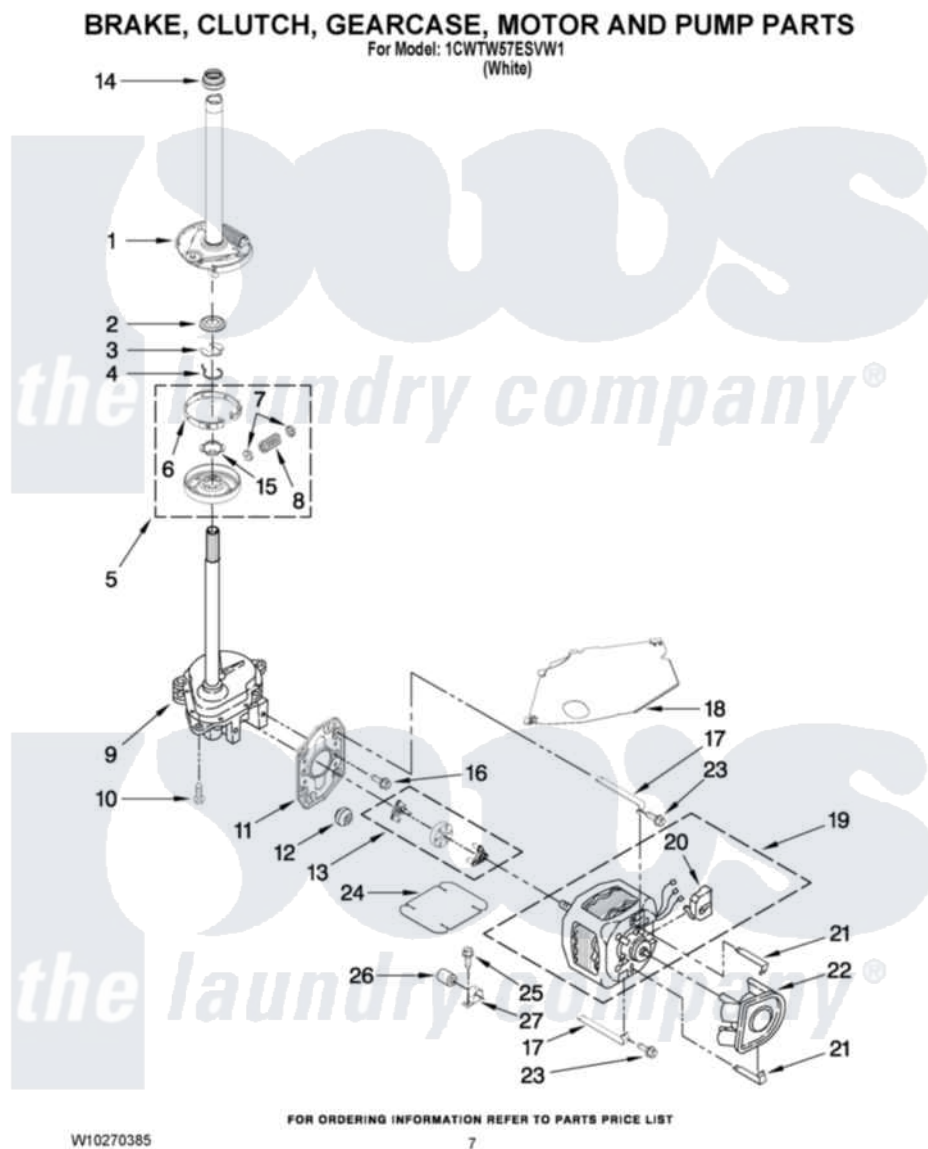

Whirlpool 1CWTW57ESVW1 04 - BRAKE, CLUTCH, GEARCASE, MOTOR AND PUMP PARTS

Whirlpool Residential Whirlpool 1CWTW57ESVW1 Washer Parts Parts Diagram 04 - BRAKE, CLUTCH, GEARCASE, MOTOR AND PUMP PARTS
Click on the part number to view part

Item	Original Part Number	Replaced By	Status	Part Description
1	388952	285792		Basketdrive
2	63292			Washer, Spin Tube Thrust
3	62697	W10080230		Ring, Spin Tube Support
4	63283	285353		Ring
5	3951311	285785		Clutch
6	3951308	285790		Lining
7	62646			Cap, Clutch Spring
8	3946792			Spring And Damper Assembly
9	3360630	3360629		Gearcase
10	3357334	3400516		Screw Anti-Rattle
11	62611			Plate, Motor Mount To Gearcase
12	62691			Grommet, Motor
13	3364003	285753A		Coupling
14	8577374			Seal, Centerpost

15	3355454		Clip, Main Drive
16	3400516		Screw Anti-Rattle
17	W10086010		Retainer, Motor
18	3362089		Shield, Tub To Motor
19	661600		Motor, Main Drive
20	62850	8529896	Switch, Main Drive Motor
21	8546127		Retainer, Pump
22	3363394		Pump
23	3387485	273556	Screw, 10-16 X 5/8
24	3946532		Shield, Motor
25	62863	3390631	Screw, 10-16 X 3/8
26	8572717		Capacitor, Motor Start
27	3949496		Clamp, Capacitor