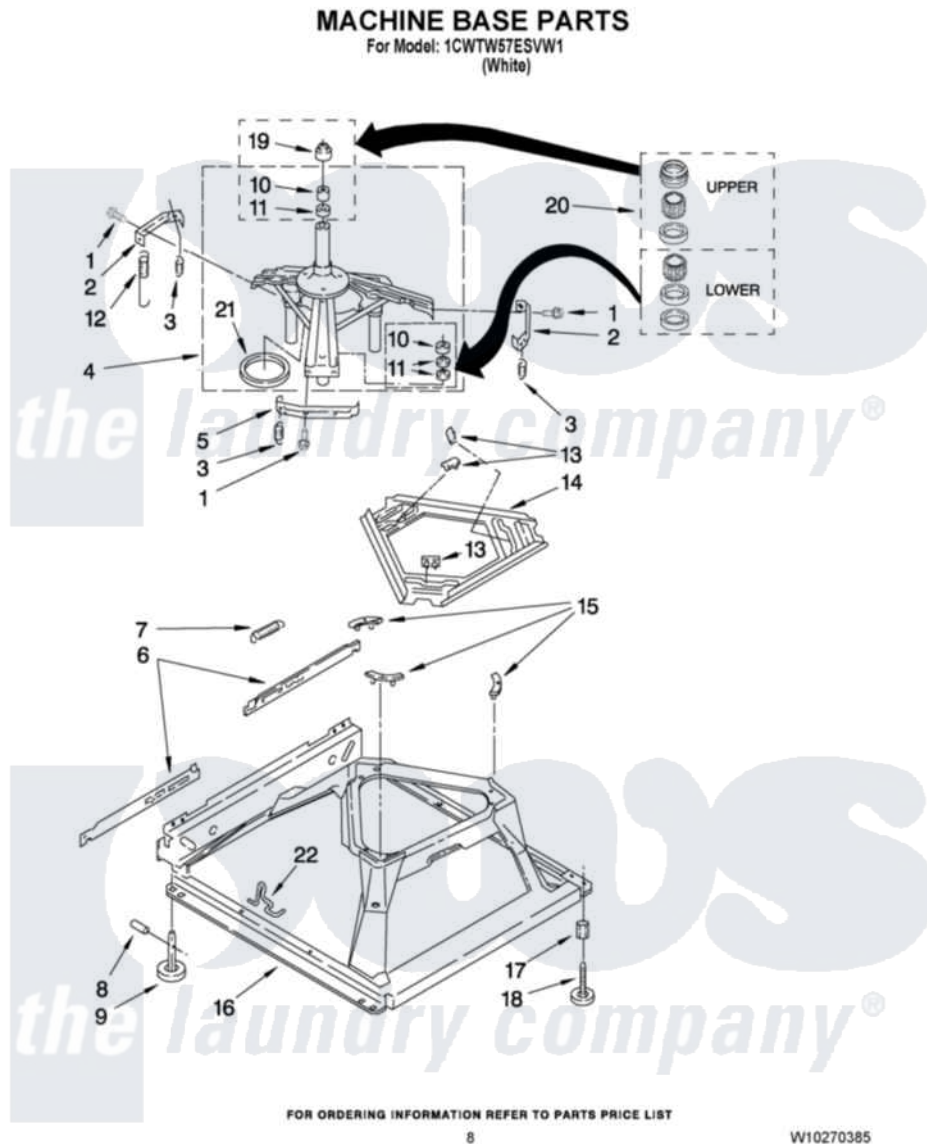

Whirlpool 1CWTW57ESVW1 05 - MACHINE BASE PARTS

Whirlpool [Residential Whirlpool 1CWTW57ESVW1 Washer Parts](#) Parts Diagram 05 - MACHINE BASE PARTS
Click on the part number to view part

Item	Original Part Number	Replaced By	Status	Part Description
1	3400076			Screw, Bracket Mounting
2	64067			Bracket, Spring Outer
3	63907			Spring, Suspension
4	8575214	280184		Support
5	64065			Bracket, Spring Outer
6	63466			Link, Leveling Mechanism
7	62597	8316845		Spring
8	62837			Pin, Knurled
9	62596	285244		Feet-Leveling
10	8546455			Bearing, Centerpost
11	357409	359449		Seal, Agitator Shaft
12	388492	W10250667		Spring, Counterweight
13	62568	285219		Pad
14	3946509			Plate, Suspension
15	3363660	285744		Pad
16	3946512	285771		Base

17	3359452	Nut, Lock
18	W10001130	Foot, Leveling
19	8577376	Seal, Centerpost
20	285203	Centerpost Bearing Kit
21	63134	Ring, Sound Deadening
22	W10145155	Retainer, Suspension Spring