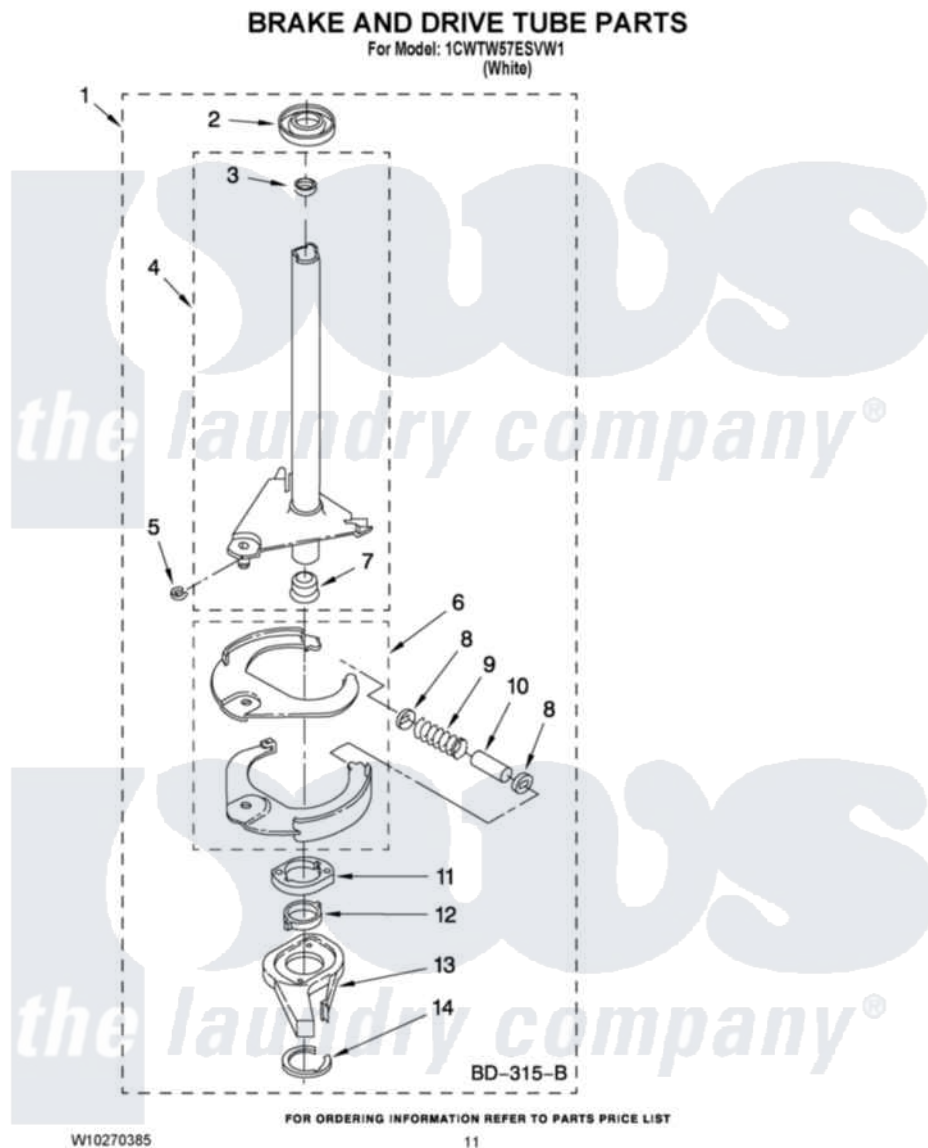

Whirlpool 1CWTW57ESVW1 07 - BRAKE AND DRIVE TUBE PARTS

Whirlpool [Residential Whirlpool 1CWTW57ESVW1 Washer Parts](#) Parts Diagram 07 - BRAKE AND DRIVE TUBE PARTS

[Click on the part number to view part](#)

Item	Original Part Number	Replaced By	Status	Part Description
1	388952	285792		Basketdrive
2	62658			Ring, Thrust
3	356427			Seal, Spin Pinion
4	64027	64208		Tube-Spin
5	64035	W10083190		Ring, Retaining
6	64232	285438		Shoe-Brake
7	62703	8546462		"T" Bearing, Spin Tube
8	3353956	285658		Sleeve
9	387806		Not Available	Spring, Brake
10	3355360	285658		Sleeve
11	661516	8546461		Cam, Brake Release
12	63022			Sleeve, Cam
13	64194	285790		Lining
14	90368	W10083200		Ring, Retaining
NI	285208			Lubricant