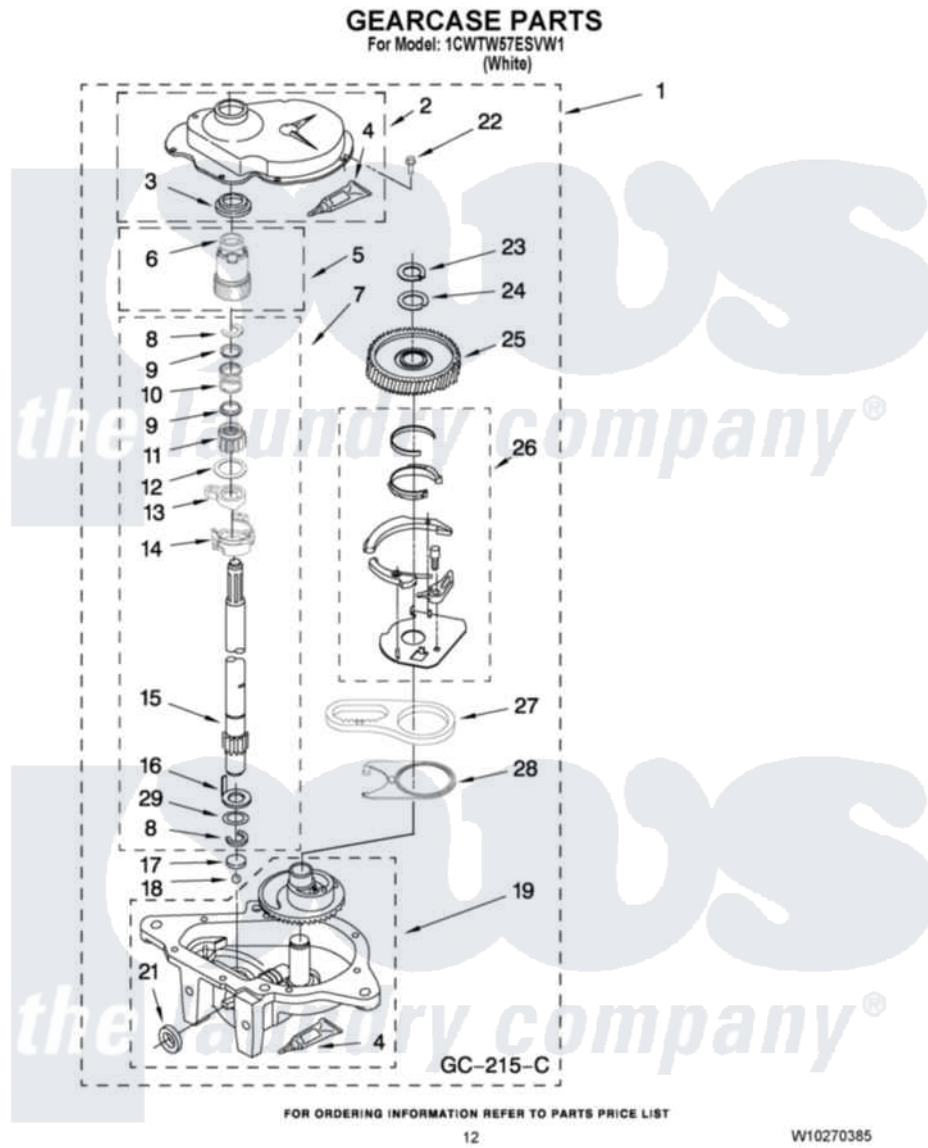

Whirlpool 1CWTW57ESVW1 08 - GEARCASE PARTS

Whirlpool [Residential Whirlpool 1CWTW57ESVW1 Washer Parts](#) Parts Diagram 08 - GEARCASE PARTS
 Click on the part number to view part

Item	Original Part Number	Replaced By	Status	Part Description
1	3360630	3360629		Gearcase
2	285202			Cover, Gearcase
3	3349985			Seal, Gearcase Cover
4	285195			Sealer Sealer, Gasket
5	63320	285362		Gear and Pinion
6	356427			Seal, Spin Pinion
7	389387			Shaft, Agitator
8	90369		Not Available	Ring, Retaining (2)
9	62677			Retainer, Spring
10	62676			Spring, Agitator
11	63273	285509		Shaft, Agitator
12	62619			Washer, Agitator Gear
13	62580	285206		Cam-Agitator
14	62581	285206		Cam-Agitator
15	285509			Shaft, Agitator
16	62618			Washer, Cam Thrust

17	16018	285205	Bearing
18	85529	285205	Bearing
19	389230	285515	Gearcase
21	285352		Seal Kit, Thrust Plug
22	3351614		Screw, Gearcase Cover Mounting
23	3362552	285765	Ring-Retr
24	285735	285766	Washer Kit, Thrust
25	62570	285362	Gear and Pinon
26	388253	999516	Shelf-Glas
27	3349296	8546456	Rack, Connecting
28	62621		Actuator, Shift
29	388815		Washer, Intermediate 1 3976263 Miscellaneous Parts Bag 2 3976300 Washer, Inlet Hose 3 3366913 Clamp, Hose