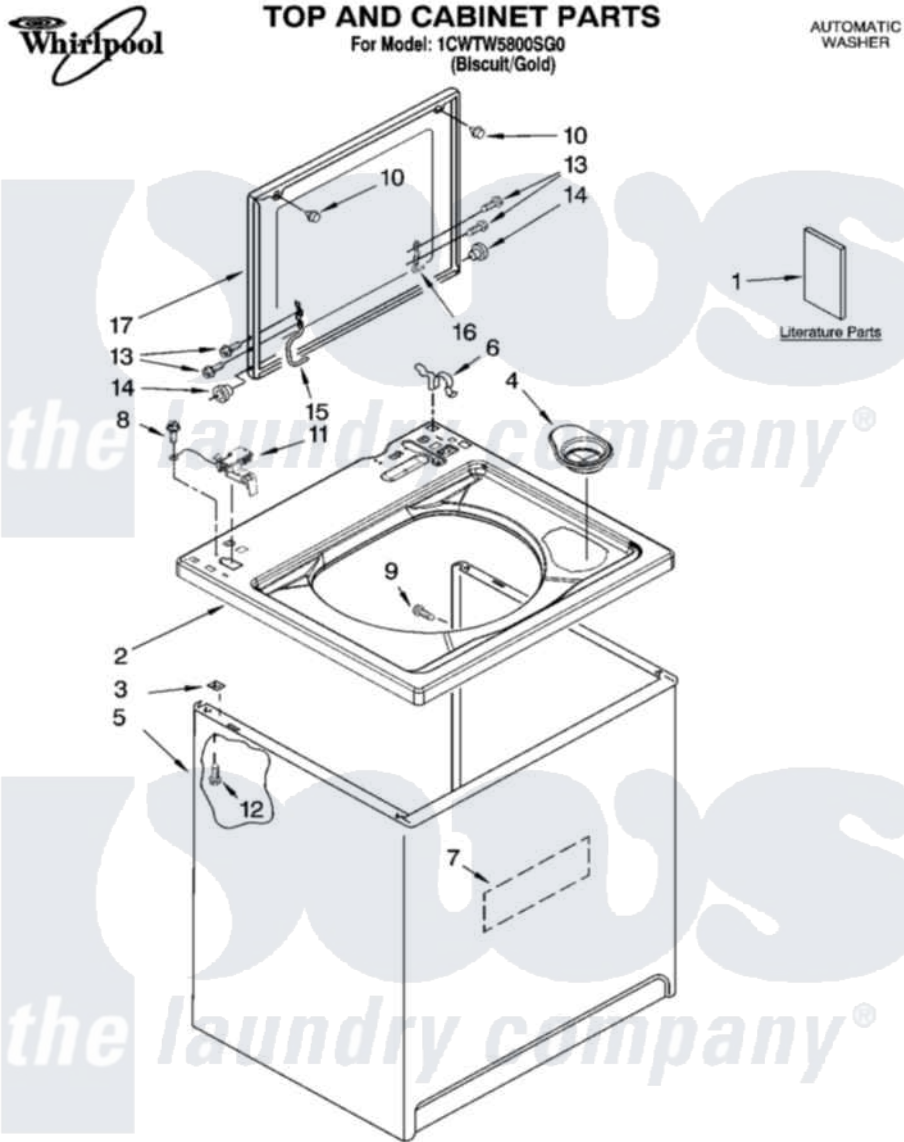

Whirlpool 1CWTW5800SG0 01 - TOP AND CABINET PARTS

3-07 Litho in U.S.A. (dtd)

1

Part No. W10124097 Rev. A

Whirlpool [Residential Whirlpool 1CWTW5800SG0 Washer Parts](#) Parts Diagram 01 - TOP AND CABINET PARTS
Click on the part number to view part

Item	Original Part Number	Replaced By	Status	Part Description
1	W10044800			Installation Instructions
"	3955884			Use And Care Guide
"	3957873		Not Available	Feature Sheet
"	W10123178		Not Available	Energy Guide
"	8577790		Not Available	Wiring Diagram
2	8580044			Top
3	62750			Spacer, Cabinet To Top (4)
4	8566266			Dispenser, Bleach
5	3954357			Cabinet
6	62780			Clip, Top And Cabinet And Rear Panel
7	3976348			Absorber, Sound
8	3351614			Screw, Gearcase Cover Mounting
9	3357011	308685		Side Trim)
10	9724509			Bumper, Lid
11	8318084			Switch, Lid

12	3390631		Screw, 10-16 X 3/8
13	W10119828		Screw, Lid Hinge Mounting
14	8319539		Bearing, Lid Hinge
15	8559336	W10225136	Hinge 7 Pad Assembly
16	91770		Hinge, Lid
17	8580058	W10193862	Lid