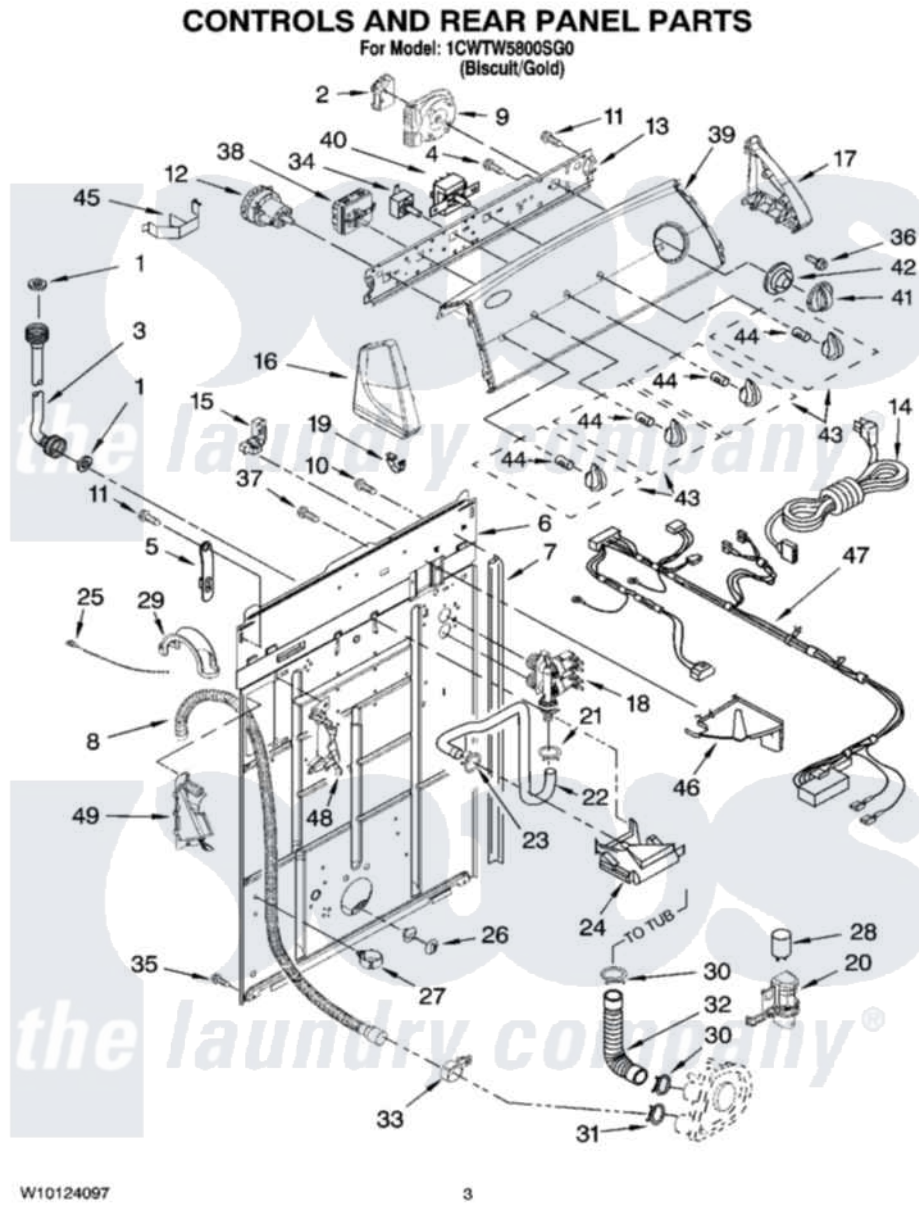

Whirlpool 1CWTW5800SG0 02 - CONTROLS AND REAR PANEL PARTS

Whirlpool [Residential Whirlpool 1CWTW5800SG0 Washer Parts](#) Parts Diagram 02 - CONTROLS AND REAR PANEL PARTS

[Click on the part number to view part](#)

Item	Original Part Number	Replaced By	Status	Part Description
1	3976300	16123		Washer Inlet-Hose Miscellaneous Parts Must be Ordered Separately.
2	8576472			Circuit Board, Agitation Delay
3	8571377	89503		Hose-Inlet
"	8571378	89503		Hose-Inlet
4	3400073			Screw, Ground
5	8568314			Strap, Console
6	8318015			Panel, Rear
7	62747			Pad, Rear Panel
8	8559373	W10096921		Drain Hose Assembly
9	8577787			Timer, Control
10	3351614			Screw, Gearcase Cover Mounting
11	90767			Screw, 8A X 3/8 HeX Washer Head Tapping
12	8577842	W10339250		Switch-WL

13	8566003		Bracket, Control
14	8578842	285800	Cord-Power
15	3952821	285777	Relief-Str
16	8566036	8565958	Cap, End
17	8566033	8565955	Cap, End
18	3979347	3979346	Valve, Water Inlet And Thermistor Assembly
19	8312709		Clip-Console
20	8318046		Clip, Capacitor
21	301958	596669	Clamp, Manifold
22	8317974	8317926	Hose, Vacuum Break
23	370450	596669	Clamp, Manifold
24	387606	3360977	Break-Vac
25	3347868	W10339879	Tie, Cable
26	8519200		Support, Rear Panel
27	8541667		Clamp, Hose
28	8572718	8572720	Capacitor, Motor Start
29	8577378		U-Bend, Drain Hose
30	3363366	616099	Clamp
31	8317496	285655	Clamp, Hose
32	3951449	285871	Hose
33	8541668		Clamp, Hose
34	3949187	W10168262	Switch, Rotary
35	62863	3390631	Screw, 10-16 X 3/8
36	3400818		Screw, Timer Mounting
37	9740848		Screw, Mixing Valve Mounting
38	8577786		Switch, Water Temperature
39	8578812		Panel, Console
40	8578536		Switch, Rotary
41	W10034740		Knob, Timer
42	8566018		Dial,
43	W10034390		Knob, Control
44	8536939		Clip, Knob
45	8055003		Clip, Harness And Pressure Switch
46	8539874		Shield, Suds
47	3958083		Harness, Wiring
48	8541669		Bucket, Drain Hose
49	8541658		Bucket, Drain Hose