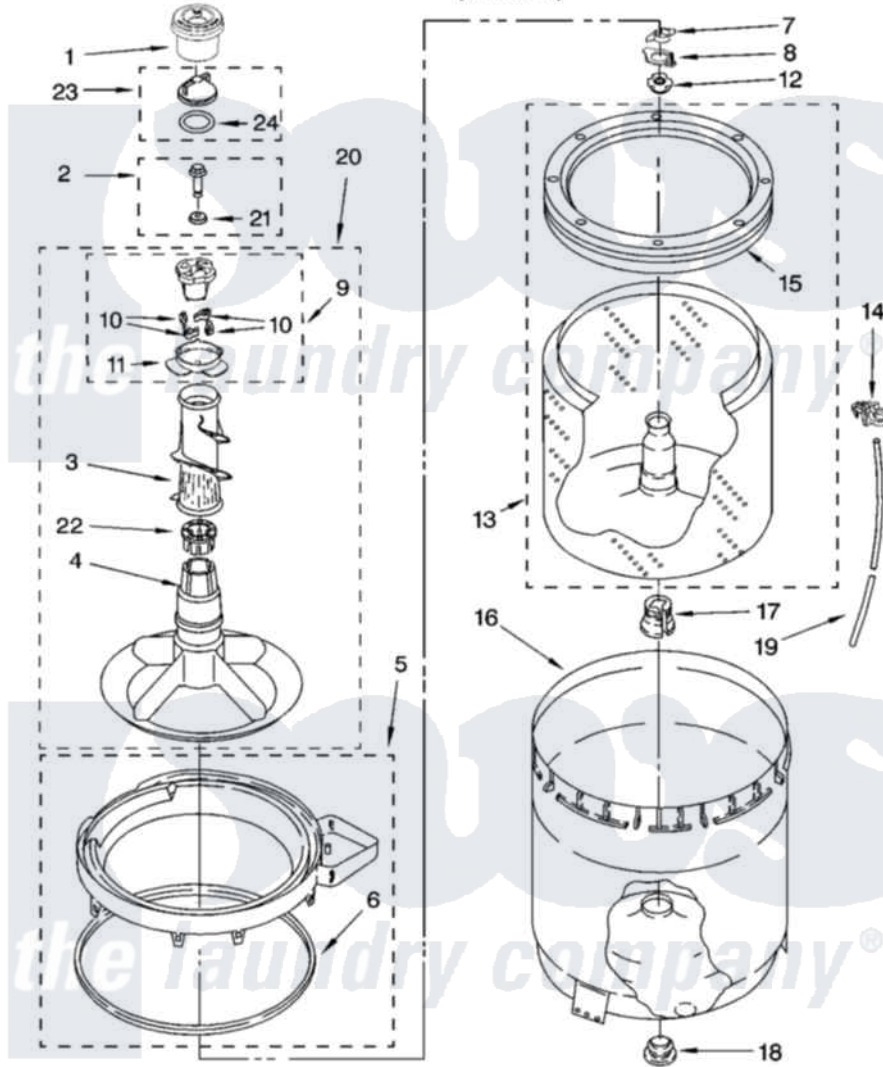

Whirlpool 1CWTW5800SG0 03 - AGITATOR, BASKET AND TUB PARTS

AGITATOR, BASKET AND TUB PARTS

For Model: 1CWTW5800SG0
(Biscuit/Gold)

W10124097

5

Whirlpool [Residential Whirlpool 1CWTW5800SG0 Washer Parts](#) Parts Diagram 03 - AGITATOR, BASKET AND TUB PARTS

[Click on the part number to view part](#)

Item	Original Part Number	Replaced By	Status	Part Description
1	8575076	8575076A		Dispenser
2	358237			Screw And Washer
3	3363003			Mover, Clothes
4	3951632			Agitator
5	8528150	W10445870		Ring-Tub
6	3976308			Gasket, Tub Ring
7	3354845			Clip, Agitator
8	8543666			Washer, Agitator
9	3951682	285809		Cam-Agitator
10	3366877	80040		Dog-Agitator
11	3952374			Bearing, Driven Cam
12	21366			Nut, Spanner
13	8526016	W10389328		Clothes Container, Assembly
14	2219077			Clip, Pressure Switch Hose
15	8519788	387240		Ring, Balance
16	63849			Strain Relief, Power Cord

17	389140		Tub Block, Basket Drive
18	383727		Gasket, Centerpodt
19	3347780	353244	Hose, Pressure Switch
20	3951744		Agitator Assembly
21	3949550		Washer
22	3951608		Spacer, Thrust
23	3354733	W10074580	Cap, Barrier
24	3348855	W10072840	Fabric Softener