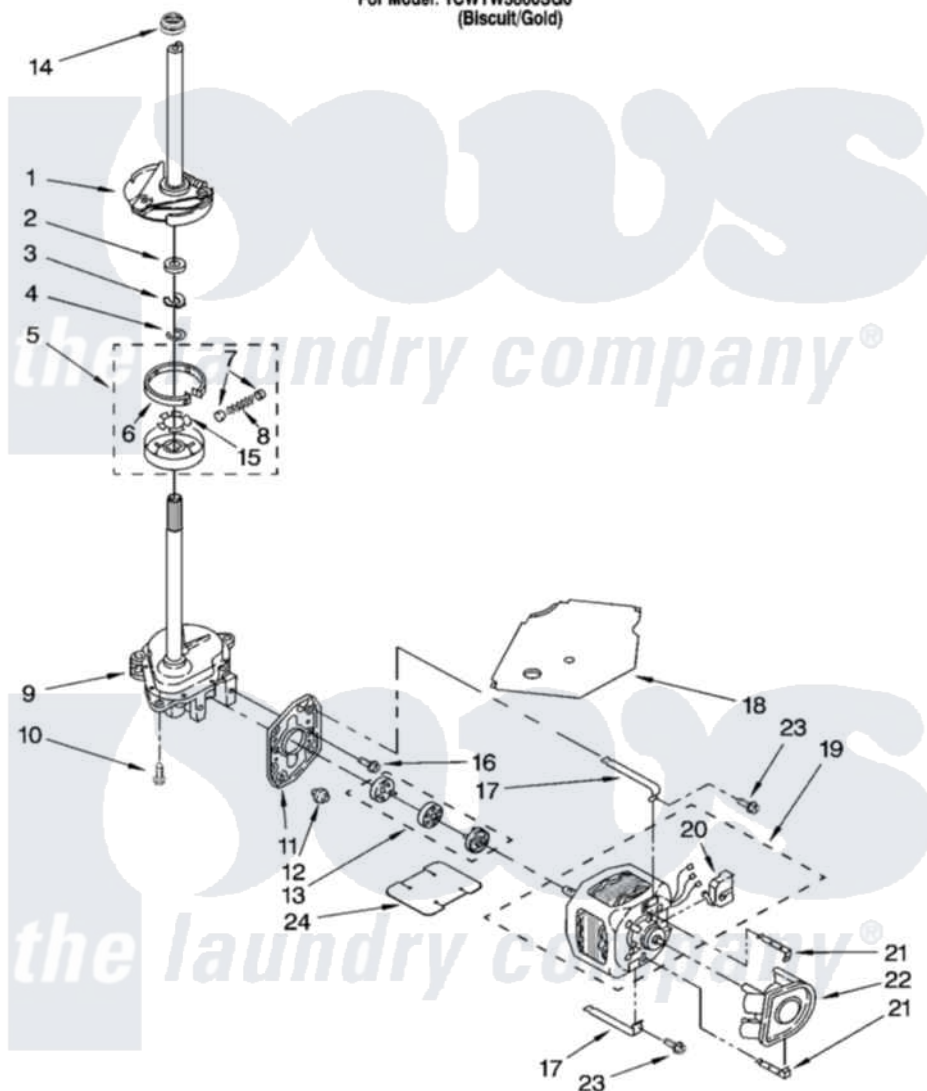

# Whirlpool 1CWTW5800SG0 04 - BRAKE, CLUTCH, GEARCASE, MOTOR AND PUMP PARTS

## BRAKE, CLUTCH, GEARCASE, MOTOR AND PUMP PARTS

For Model: 1CWTW5800SG0  
(Biscuit/Gold)

W10124097

7

Whirlpool [Residential Whirlpool 1CWTW5800SG0 Washer Parts](#) Parts Diagram 04 - BRAKE, CLUTCH, GEARCASE, MOTOR AND PUMP PARTS  
Click on the part number to view part

Item	Original Part Number	Replaced By	Status	Part Description
1	388952	<a href="#">285792</a>		Basketdrive
2	<a href="#">63292</a>			Washer, Spin Tube Thrust
3	62697	<a href="#">W10080230</a>		Ring, Spin Tube Support
4	63283	<a href="#">285353</a>		Ring
5	3951311	<a href="#">285785</a>		Clutch
6	3951308	<a href="#">285790</a>		Lining
7	<a href="#">62646</a>			Cap, Clutch Spring
8	<a href="#">3946792</a>			Spring And Damper Assembly
9	3360630	<a href="#">3360629</a>		Gearcase
10	3357334	<a href="#">3400516</a>		Screw Anti-Rattle
11	<a href="#">62611</a>			Plate, Motor Mount To Gearcase
12	<a href="#">62691</a>			Grommet, Motor
13	3364003	<a href="#">285753A</a>		Coupling
14	<a href="#">8577374</a>			Seal, Centerpost

15	<a href="#">3355454</a>		Clip, Main Drive
16	<a href="#">3400516</a>		Screw Anti-Rattle
17	3349637	<a href="#">W10086010</a>	Retainer, Motor
18	<a href="#">3362089</a>		Shield, Tub To Motor
19	8578884	<a href="#">8529935</a>	Motor, Main Drive
20	<a href="#">8529896</a>		Switch, Main Drive Motor
21	<a href="#">8546127</a>		Retainer, Pump
22	<a href="#">3363394</a>		Pump
23	3387485	<a href="#">273556</a>	Screw, 10-16 X 5/8
24	<a href="#">3946532</a>		Shield, Motor