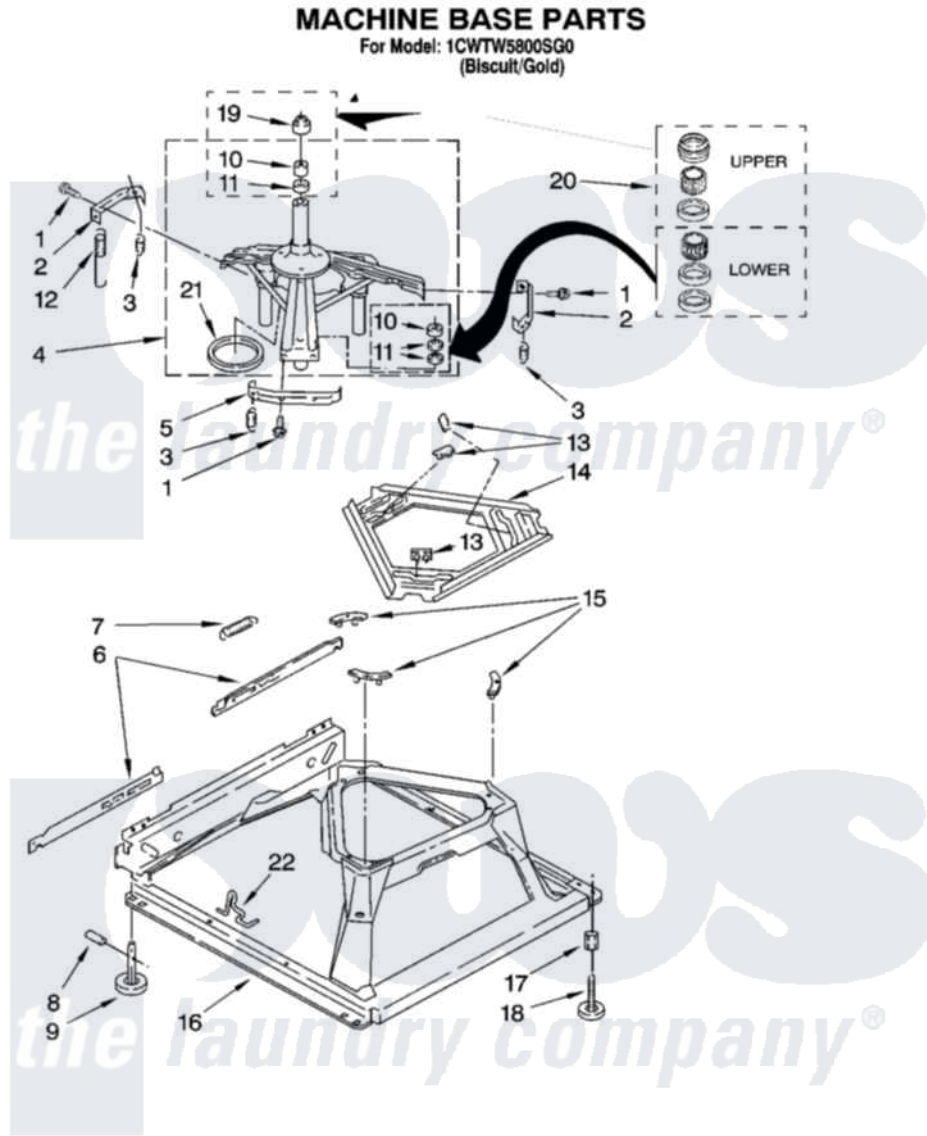

Whirlpool 1CWTW5800SG0 05 - MACHINE BASE PARTS

Whirlpool Residential Whirlpool 1CWTW5800SG0 Washer Parts Parts Diagram 05 - MACHINE BASE PARTS
 Click on the part number to view part

Item	Original Part Number	Replaced By	Status	Part Description
1	3400076			Screw, Bracket Mounting
2	64067			Bracket, Spring Outer
3	63907			Spring, Suspension
4	8575214	280184		Support
5	64065			Bracket, Spring Outer
6	63466			Link, Leveling Mechanism
7	62597	8316845		Spring
8	62837			Pin, Knurled
9	62596	285244		Feet-Leveling
10	8546455			Bearing, Centerpost
11	357409	359449		Seal, Agitator Shaft
12	8318050	285901		Spring
13	62568	285219		Pad
14	3946509			Plate, Suspension
15	3363660	285744		Pad
16	3946512	285771		Base

17	3359452	Nut, Lock
18	W10001130	Foot, Leveling
19	8577376	Seal, Centerpost
20	285203	Centerpost Bearing Kit
21	63134	Ring, Sound Deadening
22	63806	W10145155 Retainer, Suspension Spring