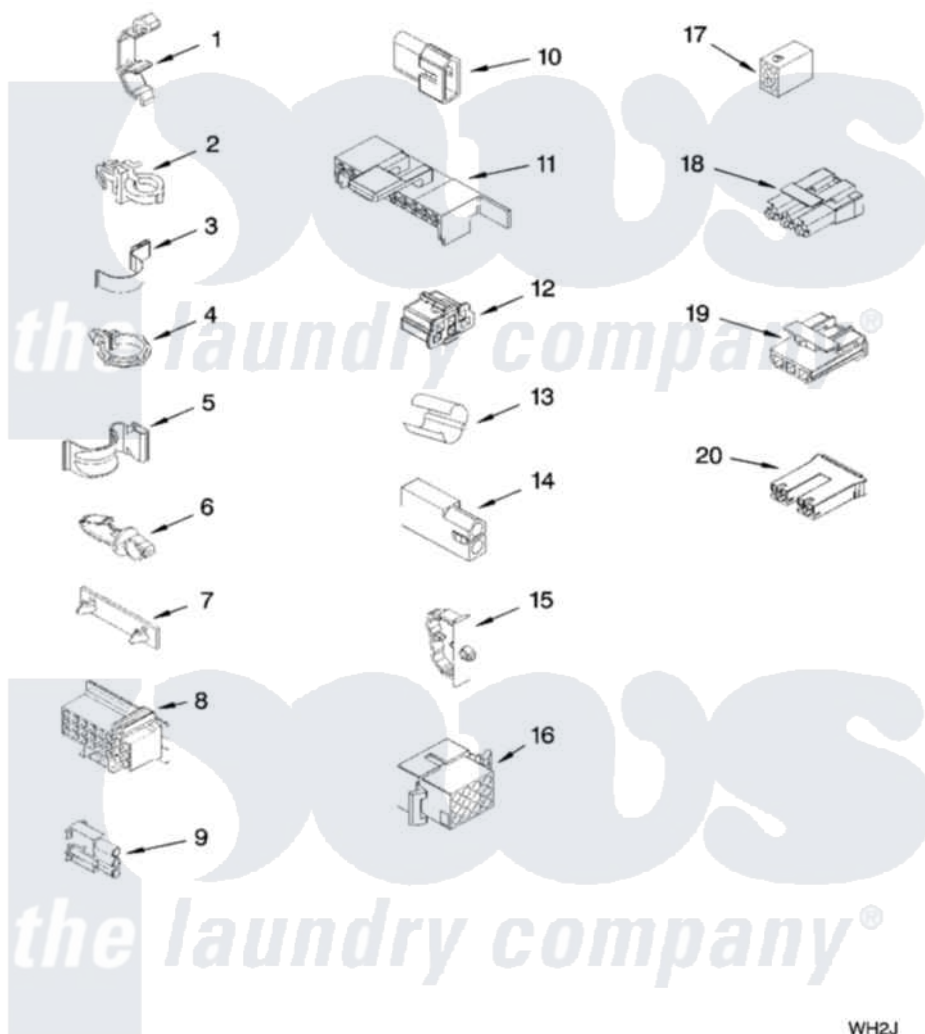

Whirlpool 1CWTW5800SG0 06 - WIRING HARNESS PARTS

WIRING HARNESS PARTS

For Model: 1CWTW5800SG0
(Biscuit/Gold)

W10124097

9

WH2J

Whirlpool [Residential Whirlpool 1CWTW5800SG0 Washer Parts](#) Parts Diagram 06 - WIRING HARNESS PARTS
Click on the part number to view part

Item	Original Part Number	Replaced By	Status	Part Description
1	3349557			Retainer, Harness
2	388498		Not Available	Clip, Harness
3	3347812	8528351		Clip
4	3352501	8559320		Restraint, Hose
5	90016			Clip, Pressure Switch Hose
6	3390496	8281256		Clip, Harness
7	389379			Retainer, Side To Feature Panel
8	3948614			Disconnect Block
"	352089			Timer, Block Disconnect
9	62889			Receptacle, Terminal
10	353424			Plug, Terminal
11	62505			Block, Disconnect
12	3347243			Block, Disconnect
13	63523			Harness, Protector
14	717252			Receptacle, Terminal
15	3352944			Clip, Harness

16	3390423		Not Available	Block, Disconnect (12-Way) (Timer) (Use Term. 94613)
17	3347730		Not Available	Receptacle, (6-Way) (Use Term. 94613)
18	3948617	2172937		Connector
19	3360056			Connector
20	3354925			Block, Connector
"	3354926			Block, Connector