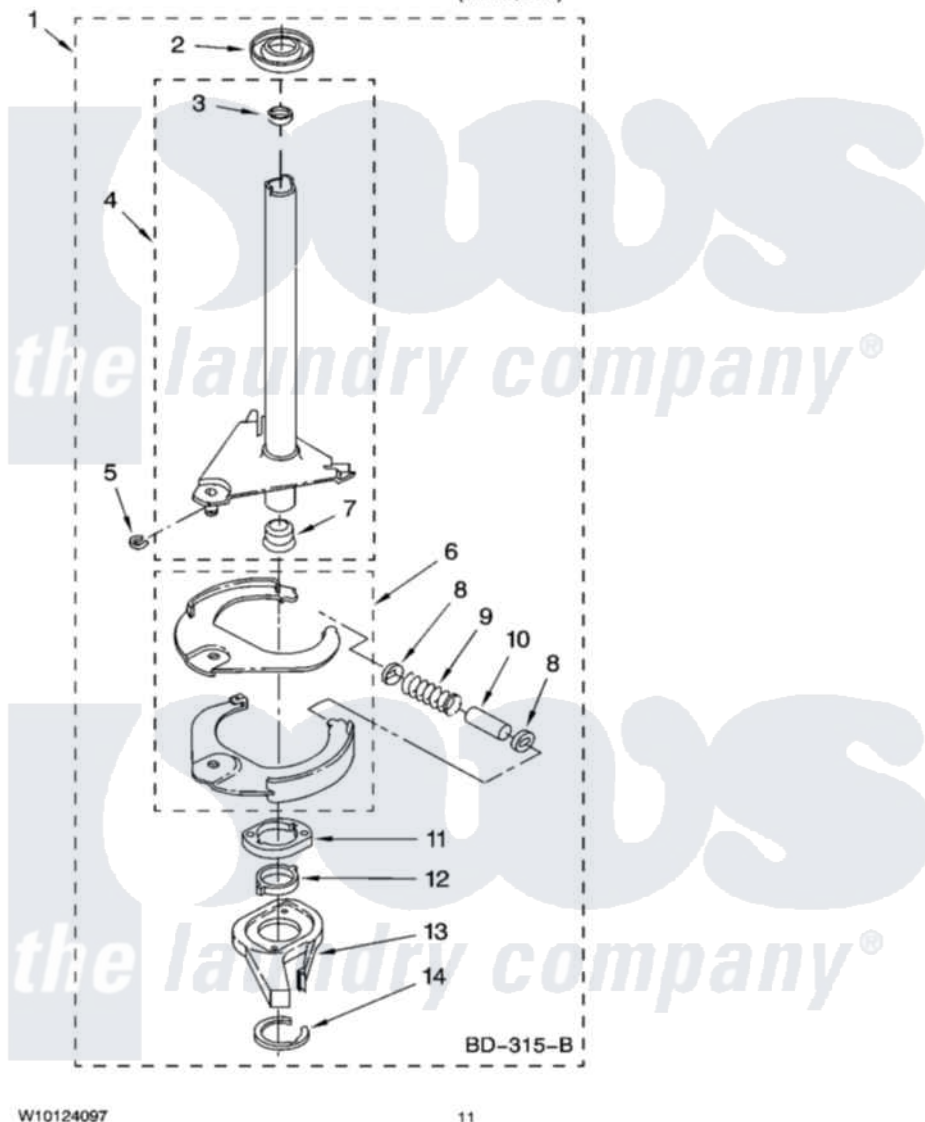

Whirlpool 1CWTW5800SG0 07 - BRAKE AND DRIVE TUBE PARTS

BRAKE AND DRIVE TUBE PARTS

For Model: 1CWTW5800SG0
(Biscuit/Gold)

W10124097

11

Whirlpool Residential Whirlpool 1CWTW5800SG0 Washer Parts Parts Diagram 07 - BRAKE AND DRIVE TUBE PARTS

[Click on the part number to view part](#)

Item	Original Part Number	Replaced By	Status	Part Description
1	388952	285792		Basketdrive
2	62658			Ring, Thrust
3	356427			Seal, Spin Pinion
4	64027	64208		Tube-Spin
5	64035	W10083190		Ring, Retaining
6	64232	285438		Shoe-Brake
7	62703	8546462		"T" Bearing, Spin Tube
8	3353956	285658		Sleeve
9	387806		Not Available	Spring, Brake
10	3355360	285658		Sleeve
11	661516	8546461		Cam, Brake Release
12	63022			Sleeve, Cam
13	64194	285790		Lining
14	90368	W10083200		Ring, Retaining
"	BLANK		Not Available	Following Parts Not Illustrated
"	285208			Lubricant