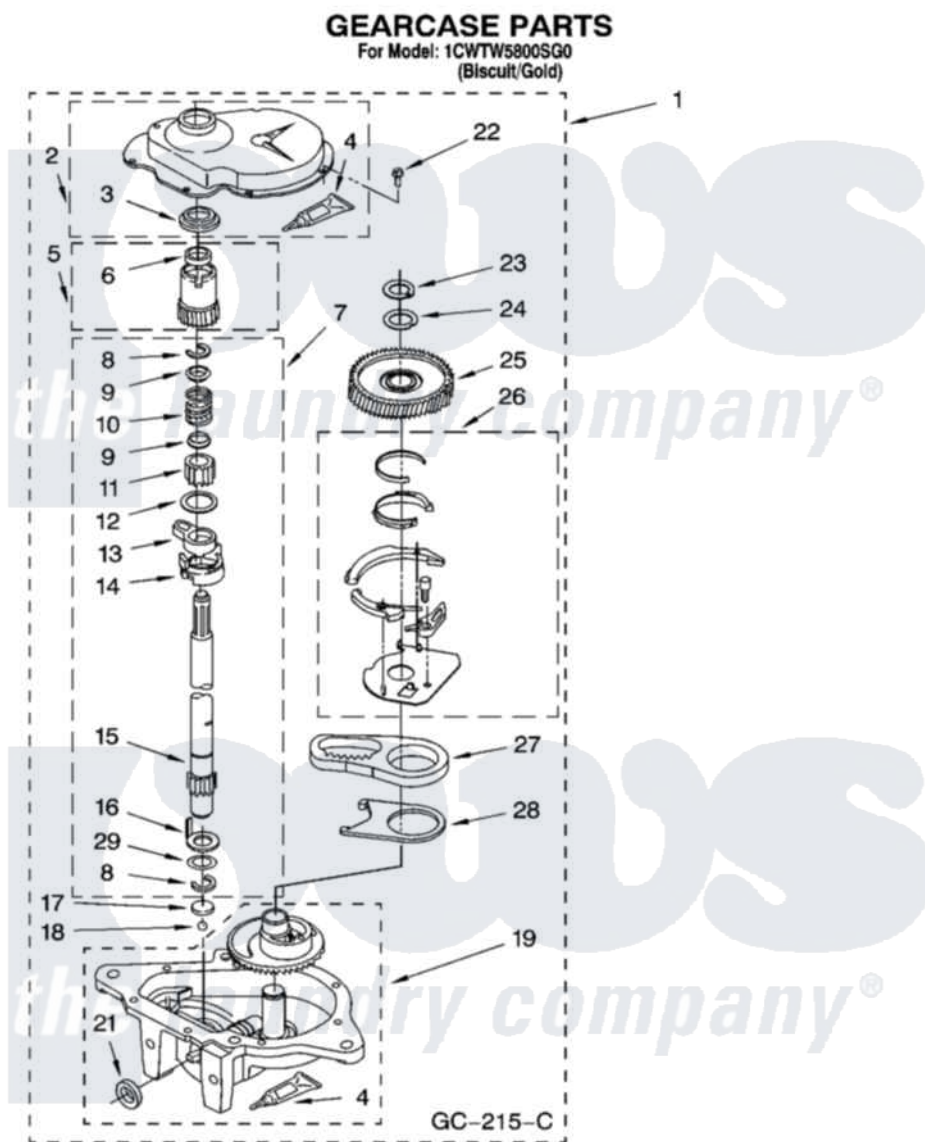

**Whirlpool 1CWTW5800SG0 08 - GEARCASE PARTS, OPTIONAL PARTS
(NOT INCLUDED)**

12

W10124097

Whirlpool [Residential Whirlpool 1CWTW5800SG0 Washer Parts](#) Parts Diagram 08 - GEARCASE PARTS, OPTIONAL PARTS (NOT INCLUDED)

[Click on the part number to view part](#)

Item	Original Part Number	Replaced By	Status	Part Description
1	3360630	3360629		Gearcase
2	285202			Cover, Gearcase
3	3349985			Seal, Gearcase Cover
4	285195			Sealer Sealer, Gasket
5	63320	285362		Gear and Pinion
6	356427			Seal, Spin Pinion
7	389387			Shaft, Agitator
8	90369		Not Available	Ring, Retaining (2)
9	62677			Retainer, Spring
10	62676			Spring, Agitator
11	63273	285509		Shaft, Agitator
12	62619			Washer, Agitator Gear
13	62580	285206		Cam-Agitator
14	62581	285206		Cam-Agitator
15	285509			Shaft, Agitator

16	62618		Washer, Cam Thrust
17	16018	285205	Bearing
18	85529	285205	Bearing
19	389230	285515	Gearcase
21	285352		Seal Kit, Thrust Plug
22	3351614		Screw, Gearcase Cover Mounting
23	3362552	285765	Ring-Retrn
24	285735	285766	Washer Kit, Thrust
25	62570	285362	Gear and Pinon
26	388253	999516	Shelf-Glas
27	3349296	8546456	Rack, Connecting
28	62621		Actuator, Shift
29	388815		Washer, Intermediate 1 3976263 Miscellaneous Parts Bag 2 3976300 Washer, Inlet Hose 3 3366913 Clamp, Hose
	4392899		Paint, Touch-Up
"	350938		Paint, Pressurized Spray B
"	4392901		Paint, Pressurized Spray
"	4392900		Paint, Bulk)
"	BLANK	Not Available	OIL
"	350572		Oil
"	BLANK	Not Available	LUBRICANT
"	285208		Lubricant
"	BLANK	Not Available	SEALER
"	285195		Sealer Sealer, Gasket
"	BLANK	Not Available	ACCESSORY PARTS
"	367031		Water System Parts
"	280129	280129A	Break-Sphn
"	280130	280130A	Adapter
"	280131	40922	Hose