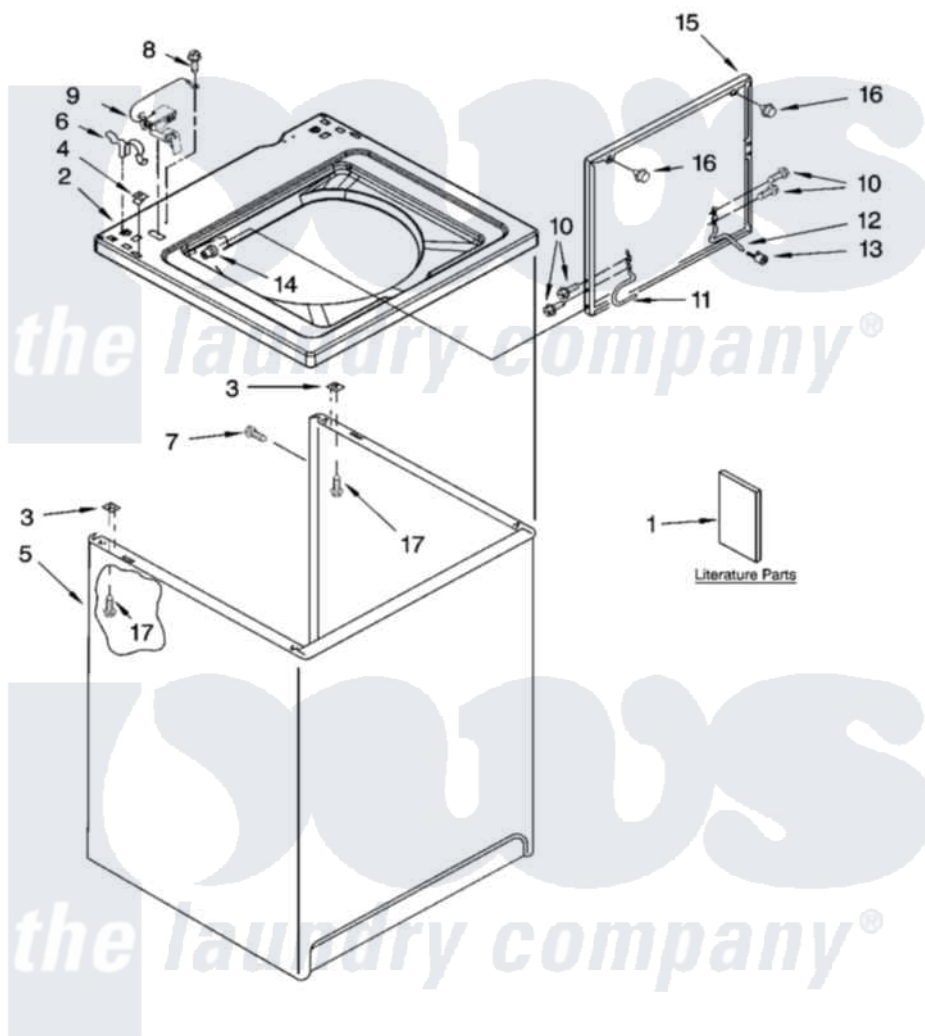

Whirlpool 1DWTW5205SQ0 01 - TOP AND CABINET PARTS

TOP AND CABINET PARTS

For Model: 1DWTW5205SQ0
(White)

W10096360

2

Whirlpool [Residential Whirlpool 1DWTW5205SQ0 Washer Parts](#) Parts Diagram 01 - TOP AND CABINET PARTS

[Click on the part number to view part](#)

Item	Original Part Number	Replaced By	Status	Part Description
1	W10038110		Not Available	Installation Instructions
"	W10096490		Not Available	Feature Sheet
"	W10096500		Not Available	Use & Care Guide
"	W10096360		Not Available	Repair Parts List
"	8565144		Not Available	Wiring Diagram
2	8318068			Top
3	62750			Spacer, Cabinet To Top (4)
4	357213			Nut, Push-In
5	63424			Cabinet
6	62780			Clip, Top And Cabinet And Rear Panel
7	3357011	308685		Side Trim)
8	3351614			Screw, Gearcase Cover Mounting
9	8318084			Switch, Lid
10	3351355	W10119828		Screw, Lid Hinge Mounting
11	8318088			Hinge, Lid

12	54583		Hinge, Lid
13	19119		Bumper, Lid Hinge
14	21258		Bearing, Lid Hinge
15	8542383	W1019385Z	Lid
16	9724509		Bumper, Lid
17	3390631		Screw, 10-16 X 3/8