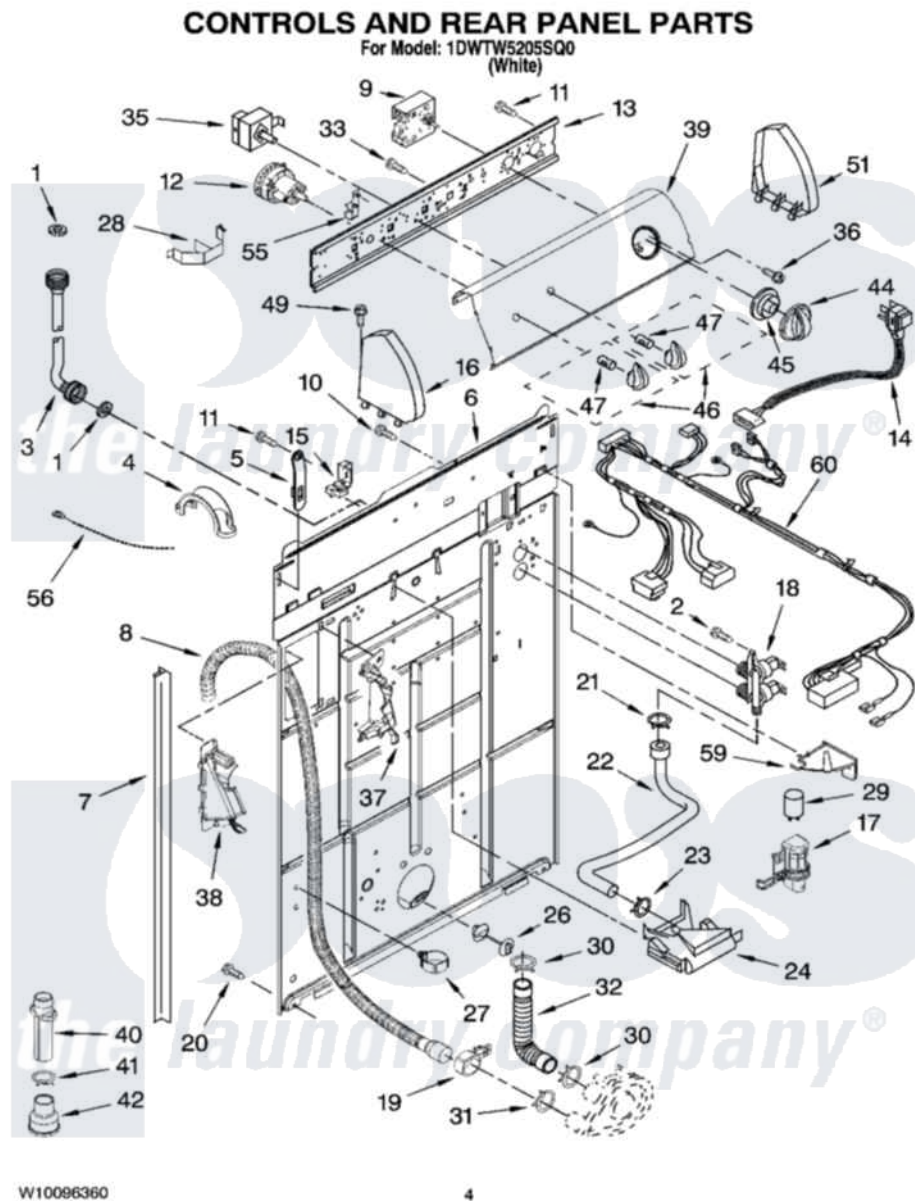

Whirlpool 1DWTW5205SQ0 02 - CONTROLS AND REAR PANEL PARTS

Whirlpool Residential Whirlpool 1DWTW5205SQ0 Washer Parts Parts Diagram 02 - CONTROLS AND REAR PANEL PARTS

[Click on the part number to view part](#)

Item	Original Part Number	Replaced By	Status	Part Description
1	3976300	16123		Washer Inlet-Hose Miscellaneous Parts Must be Ordered Separately.
2	9740848			Screw, Mixing Valve Mounting
3	8571377	89503		Hose-Inlet
"	8571378	89503		Hose-Inlet
4	8577378			U-Bend, Drain Hose
5	8568314			Strap, Console
6	8318015			Panel, Rear
7	62747			Pad, Rear Panel
8	8559373	W10096921		Drain Hose Assembly
9	8542050			Timer, Control
10	3351614			Screw, Gearcase Cover Mounting
11	90767			Screw, 8A X 3/8 HeX Washer Head Tapping
12	3366848	W10339229		Switch-WL

13	8544893		Bracket, Control
14	3956162	285800	Cord-Power
15	3952821	285777	Relief-Str
16	8271365	279962	Endcap
17	8318046		Clip, Capacitor
18	3952164	285805	Valve-Inlet
19	8541668		Clamp, Hose
20	62863	3390631	Screw, 10-16 X 3/8
21	301958	596669	Clamp, Manifold
22	8541607	3357328	Hose, Vacuum Break
23	370450	596669	Clamp, Manifold
24	387606	3360977	Break-Vac
26	8519200		Support, Rear Panel
27	8541667		Clamp, Hose
28	8055003		Clip, Harness And Pressure Switch
29	8572717		Capacitor, Motor Start
30	3363366	616099	Clamp
31	8317496	285655	Clamp, Hose
32	3951449	285871	Hose
33	3400073		Screw, Ground
35	661612	W10168256	Switch, Water Temperature
36	3400818		Screw, Timer Mounting
37	8541669		Bucket, Drain Hose
38	8541658		Bucket, Drain Hose
39	W10086300		Panel, Console
40	3363920	3363920A	Adapter
41	285655		Clamp, Hose
42	8577375		Coupling, Drain Hose
44	8566022		Knob, Timer
45	8566018		Dial,
46	8565944		Knob, Control
47	8536939		Clip, Knob
49	388326		Screw, 8-18 X 1.25
51	8271359	279962	Endcap
55	8317975		Restraint, Harness
56	3347868	W10339879	Tie, Cable
59	8539874		Shield, Suds
60	3956879		Harness, Wiring