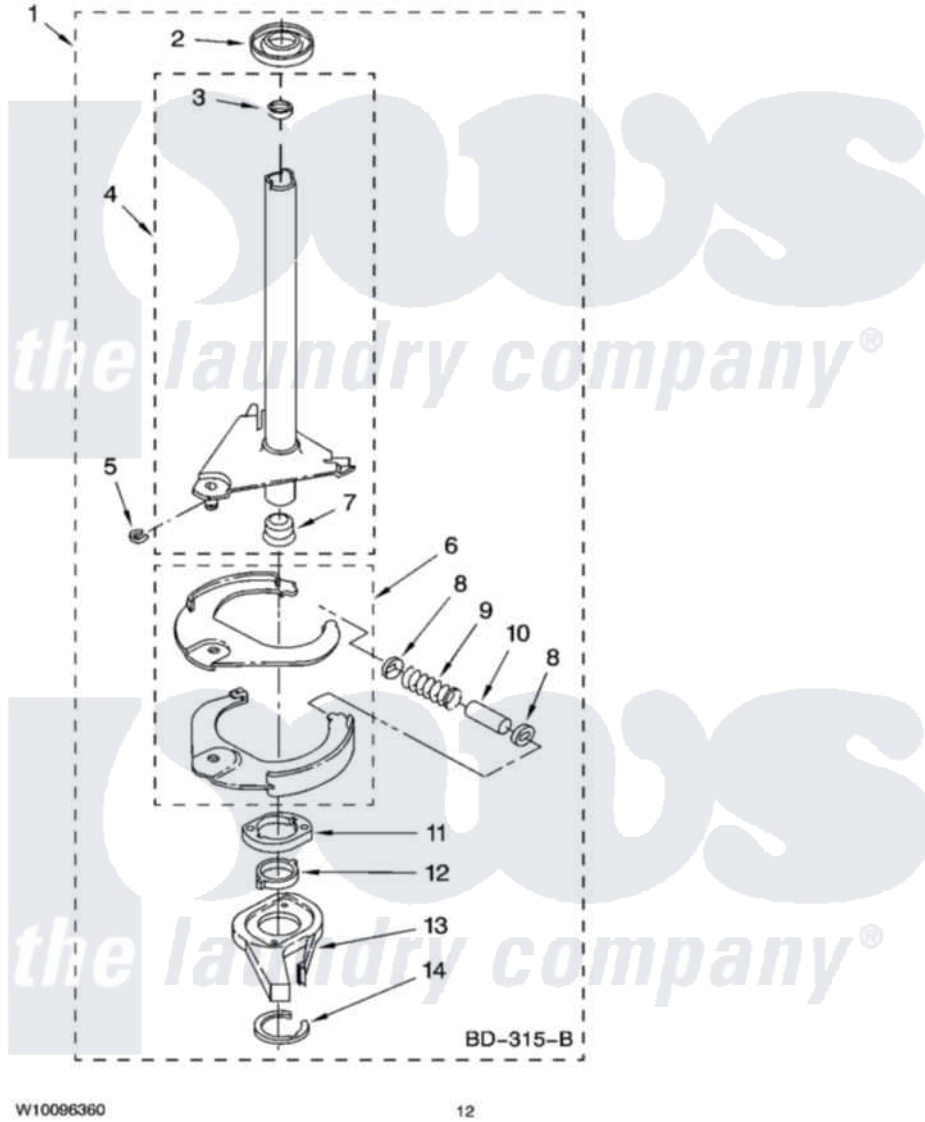

Whirlpool 1DWTW5205SQ0 07 - BRAKE AND DRIVE TUBE PARTS

BRAKE AND DRIVE TUBE PARTS

For Model: 1DWTW5205SQ0
(White)

W10096360

12

Whirlpool Residential Whirlpool 1DWTW5205SQ0 Washer Parts Parts Diagram 07 - BRAKE AND DRIVE TUBE PARTS
Click on the part number to view part

Item	Original Part Number	Replaced By	Status	Part Description
1	388952	285792		Basketdrive
2	62658			Ring, Thrust
3	356427			Seal, Spin Pinion
4	64027	64208		Tube-Spin
5	64035	W10083190		Ring, Retaining
6	64232	285438		Shoe-Brake
7	62703	8546462		"T" Bearing, Spin Tube
8	3353956	285658		Sleeve
9	387806		Not Available	Spring, Brake
10	3355360	285658		Sleeve
11	661516	8546461		Cam, Brake Release
12	63022			Sleeve, Cam
13	64194	285790		Lining
14	90368	W10083200		Ring, Retaining
"	BLANK		Not Available	Following Parts Not Illustrated
"	285208			Lubricant