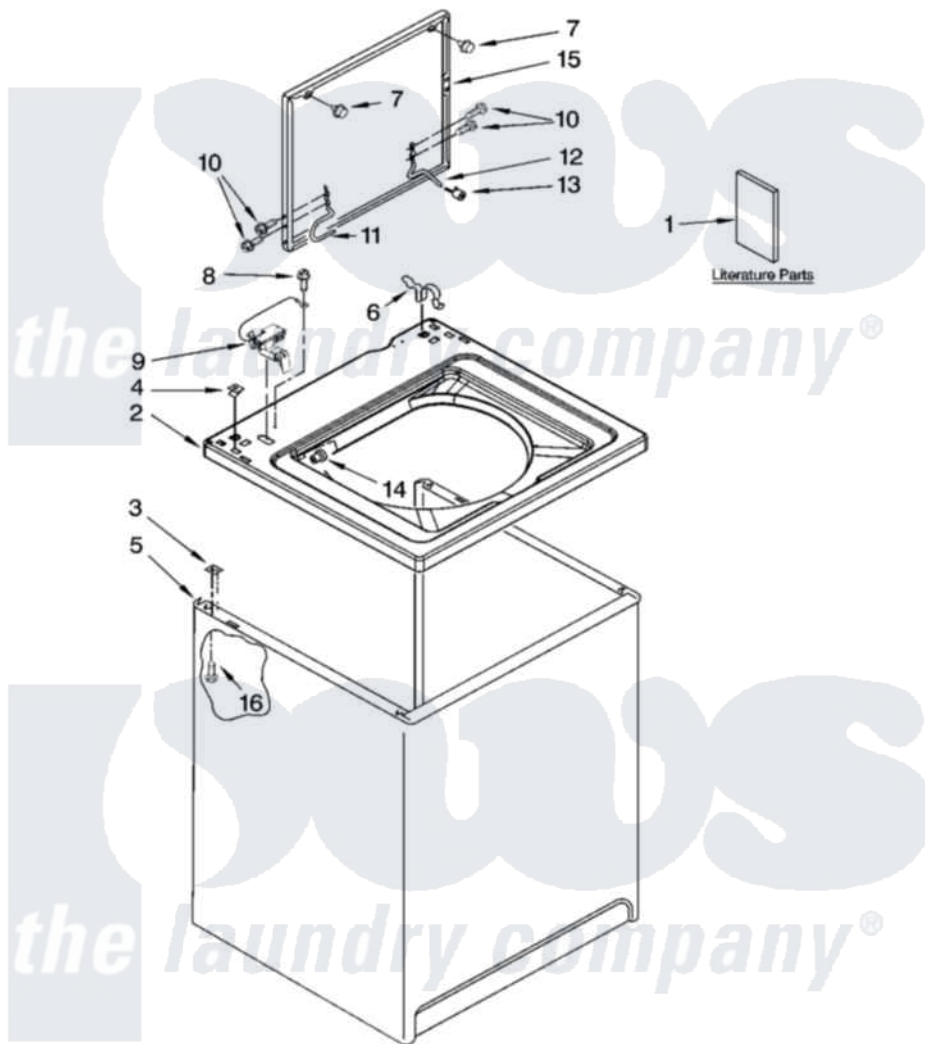

Whirlpool 1DWTW5205SQ1 01 - TOP AND CABINET PARTS

TOP AND CABINET PARTS

For Model: 1DWTW5205SQ1
(White)

W10131599

2

Whirlpool [Residential Whirlpool 1DWTW5205SQ1 Washer Parts](#) Parts Diagram 01 - TOP AND CABINET PARTS
Click on the part number to view part

Item	Original Part Number	Replaced By	Status	Part Description
1	W10044800			Installation Instructions
"	W10096500		Not Available	Use & Care Guide
"	W10131599		Not Available	Repair Parts List
"	8565144		Not Available	Wiring Diagram
2	8318068			Top
3	62750			Spacer, Cabinet To Top (4)
4	357213			Nut, Push-In
5	63424			Cabinet
6	62780			Clip, Top And Cabinet And Rear Panel
7	9724509			Bumper, Lid
8	3351614			Screw, Gearcase Cover Mounting
9	8318084			Switch, Lid
10	W10119872	W10119828		Screw, Lid Hinge Mounting
11	8318088			Hinge, Lid
12	54583			Hinge, Lid

13

[19119](#)

Bumper, Lid Hinge

14

[21258](#)

Bearing, Lid Hinge

15

8541774

[W10193857](#)

Lid

16

[3390631](#)

Screw, 10-16 X 3/8