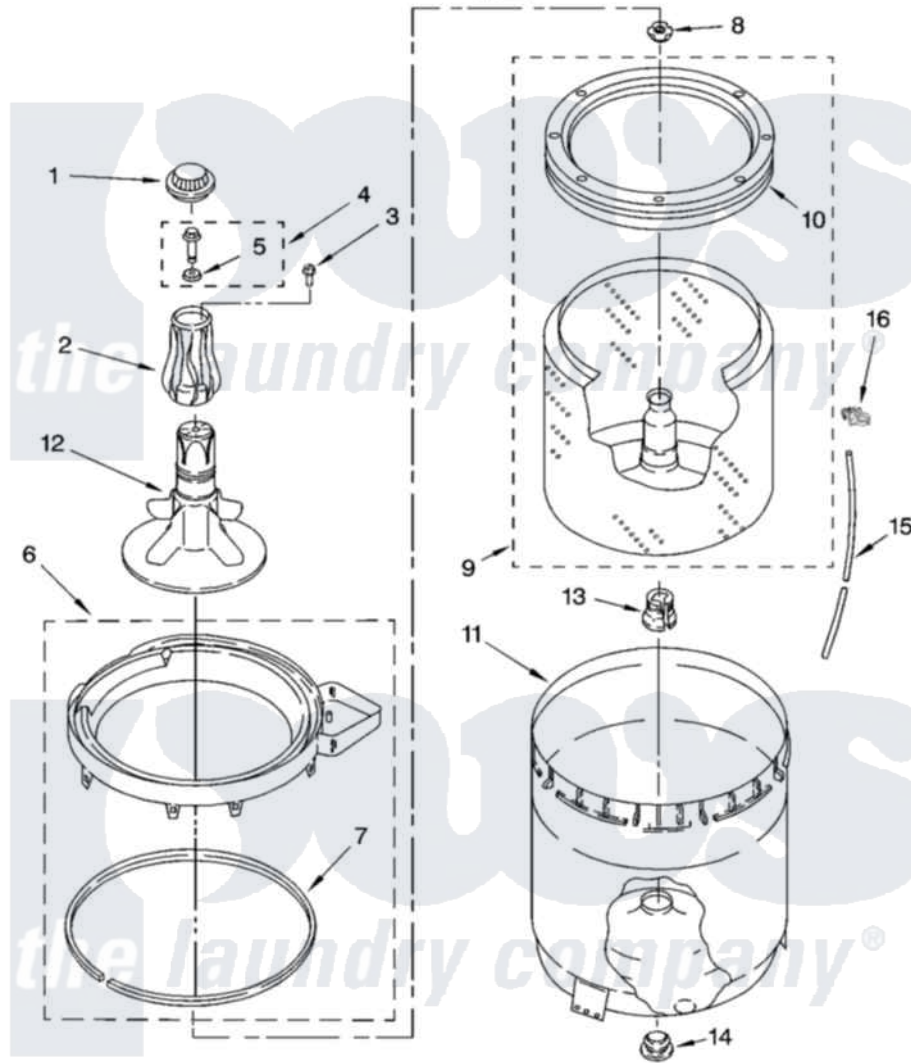

Whirlpool 1DWTW5205SQ1 03 - AGITATOR, BASKET AND TUB PARTS

AGITATOR, BASKET AND TUB PARTS

For Model: 1DWTW5205SQ1
(White)

W10131599

6

Whirlpool [Residential Whirlpool 1DWTW5205SQ1 Washer Parts](#) Parts Diagram 03 - AGITATOR, BASKET AND TUB PARTS

[Click on the part number to view part](#)

Item	Original Part Number	Replaced By	Status	Part Description
1	3355758			Cap, Agitator
2	64210			Extension, Agitator
3	63027	W10109200		Screw, Baffle Mounting
4	358237			Screw And Washer
5	3949550			Washer
6	8528150	W10445870		Ring-Tub
7	3976308			Gasket, Tub Ring
8	21366			Nut, Spanner
9	8526017	W10389329		Clothes Container, Assembly
10	8519788	387240		Ring, Balance
11	63849			Strain Relief, Power Cord
12	64214			Agitator
13	389140			Tub Block, Basket Drive
14	383727			Gasket, Centerpodt
15	3347780	353244		Hose, Pressure Switch
16	2219077			Clip, Pressure Switch Hose