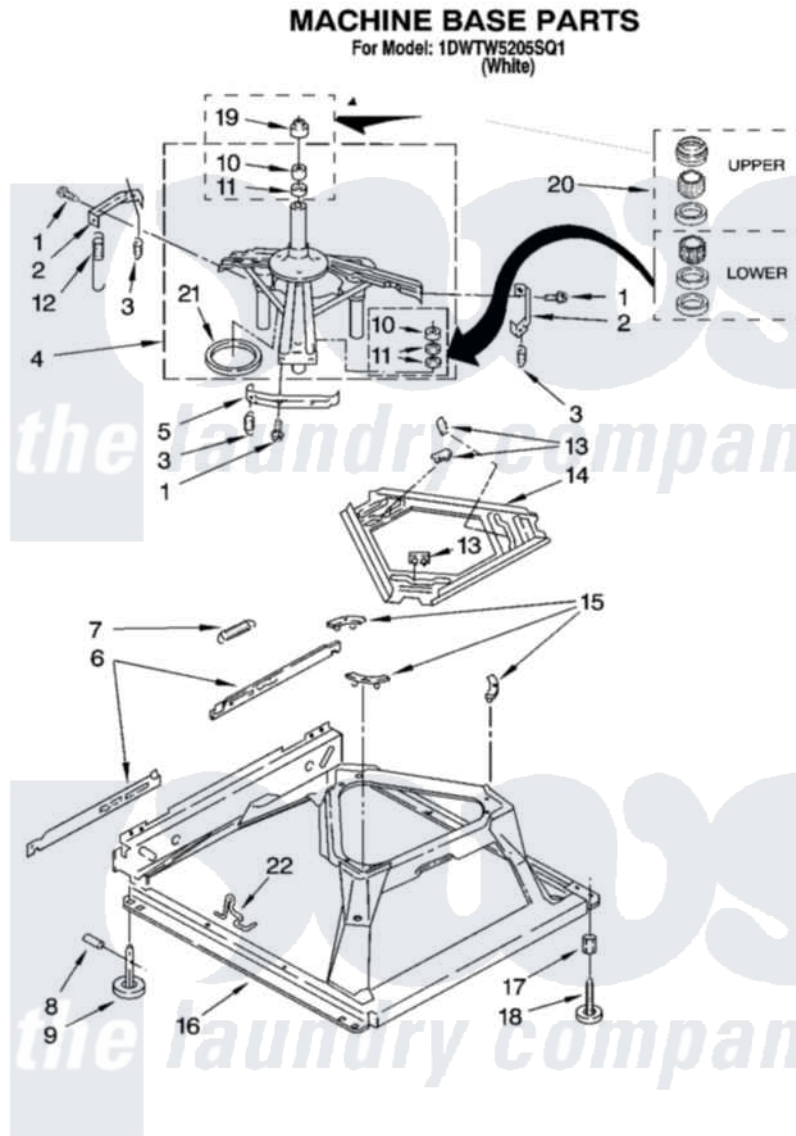

# Whirlpool 1DWTW5205SQ1 05 - MACHINE BASE PARTS

Whirlpool [Residential Whirlpool 1DWTW5205SQ1 Washer Parts](#) Parts Diagram 05 - MACHINE BASE PARTS  
Click on the part number to view part

Item	Original Part Number	Replaced By	Status	Part Description
1	<a href="#">3400076</a>			Screw, Bracket Mounting
2	<a href="#">64067</a>			Bracket, Spring Outer
3	<a href="#">63907</a>			Spring, Suspension
4	8575214	<a href="#">280184</a>		Support
5	<a href="#">64065</a>			Bracket, Spring Outer
6	<a href="#">63466</a>			Link, Leveling Mechanism
7	62597	<a href="#">8316845</a>		Spring
8	<a href="#">62837</a>			Pin, Knurled
9	62596	<a href="#">285244</a>		Feet-Leveling
10	<a href="#">8546455</a>			Bearing, Centerpost
11	357409	<a href="#">359449</a>		Seal, Agitator Shaft
12	8534035	<a href="#">285901</a>		Spring
13	62568	<a href="#">285219</a>		Pad
14	<a href="#">3946509</a>			Plate, Suspension
15	3363660	<a href="#">285744</a>		Pad
16	3946512	<a href="#">285771</a>		Base

17	<a href="#">3359452</a>	Nut, Lock
18	<a href="#">W10001130</a>	Foot, Leveling
19	<a href="#">8577376</a>	Seal, Centerpost
20	<a href="#">285203</a>	Centerpost Bearing Kit
21	<a href="#">63134</a>	Ring, Sound Deadening
22	<a href="#">W10145155</a>	Retainer, Suspension Spring