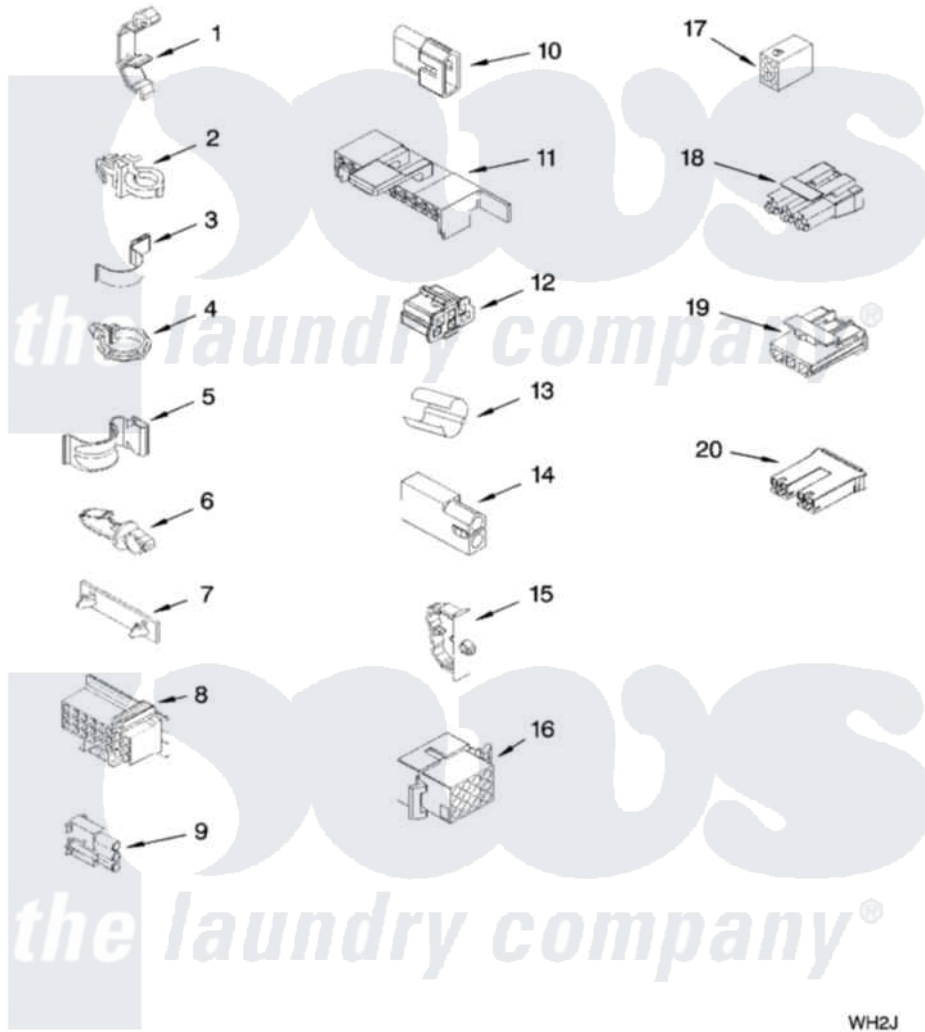

Whirlpool 1DWTW5205SQ1 06 - WIRING HARNESS PARTS

WIRING HARNESS PARTS

For Model: 1DWTW5205SQ1
(White)

W10131599

10

Whirlpool [Residential Whirlpool 1DWTW5205SQ1 Washer Parts](#) Parts Diagram 06 - WIRING HARNESS PARTS
Click on the part number to view part

Item	Original Part Number	Replaced By	Status	Part Description
1	3349557			Retainer, Harness
2	388498		Not Available	Clip, Harness
3	3347812	8528351		Clip
4	3352501	8559320		Restraint, Hose
5	90016			Clip, Pressure Switch Hose
6	3390496	8281256		Clip, Harness
7	389379			Retainer, Side To Feature Panel
8	3948614			Disconnect Block
"	352089			Timer, Block Disconnect
9	62889			Receptacle, Terminal
10	353424			Plug, Terminal
11	62505			Block, Disconnect
12	3347243			Block, Disconnect
13	63523			Harness, Protector
14	717252			Receptacle, Terminal
15	3352944			Clip, Harness

16	3390423		Not Available	Block, Disconnect (12-Way) (Timer) (Use Term. 94613)
17	3347730		Not Available	Receptacle, (6-Way) (Use Term. 94613)
18	3948617	2172937		Connector
19	3360056			Connector
20	3354925			Block, Connector
"	3354926			Block, Connector