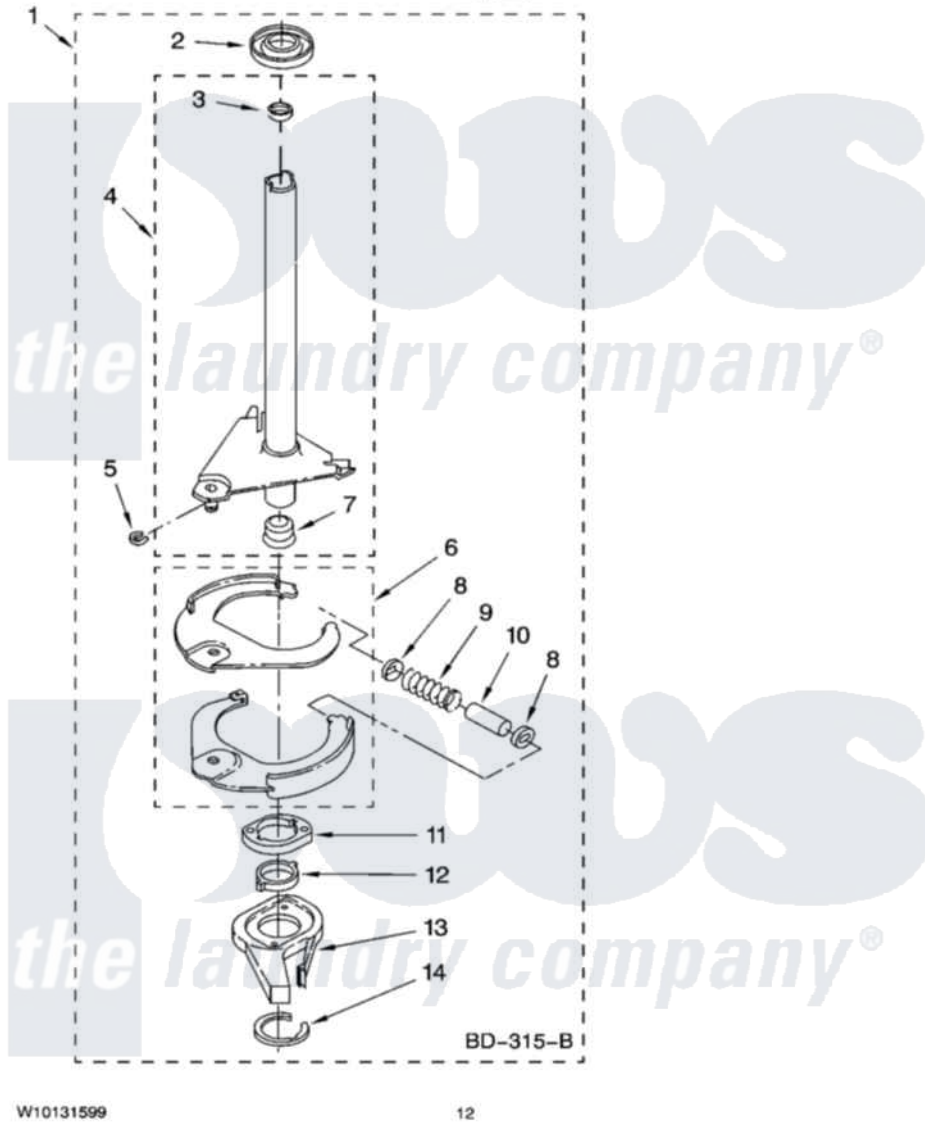

Whirlpool 1DWTW5205SQ1 07 - BRAKE AND DRIVE TUBE PARTS

BRAKE AND DRIVE TUBE PARTS

For Model: 1DWTW5205SQ1
(White)

W10131599

12

Whirlpool Residential Whirlpool 1DWTW5205SQ1 Washer Parts Parts Diagram 07 - BRAKE AND DRIVE TUBE PARTS

[Click on the part number to view part](#)

Item	Original Part Number	Replaced By	Status	Part Description
1	388952	285792		Basketdrive
2	62658			Ring, Thrust
3	356427			Seal, Spin Pinion
4	64027	64208		Tube-Spin
5	64035	W10083190		Ring, Retaining
6	64232	285438		Shoe-Brake
7	62703	8546462		"T" Bearing, Spin Tube
8	3353956	285658		Sleeve
9	387806		Not Available	Spring, Brake
10	3355360	285658		Sleeve
11	661516	8546461		Cam, Brake Release
12	63022			Sleeve, Cam
13	64194	285790		Lining
14	90368	W10083200		Ring, Retaining
	BLANK		Not Available	Following Parts Not Illustrated
"	285208			Lubricant