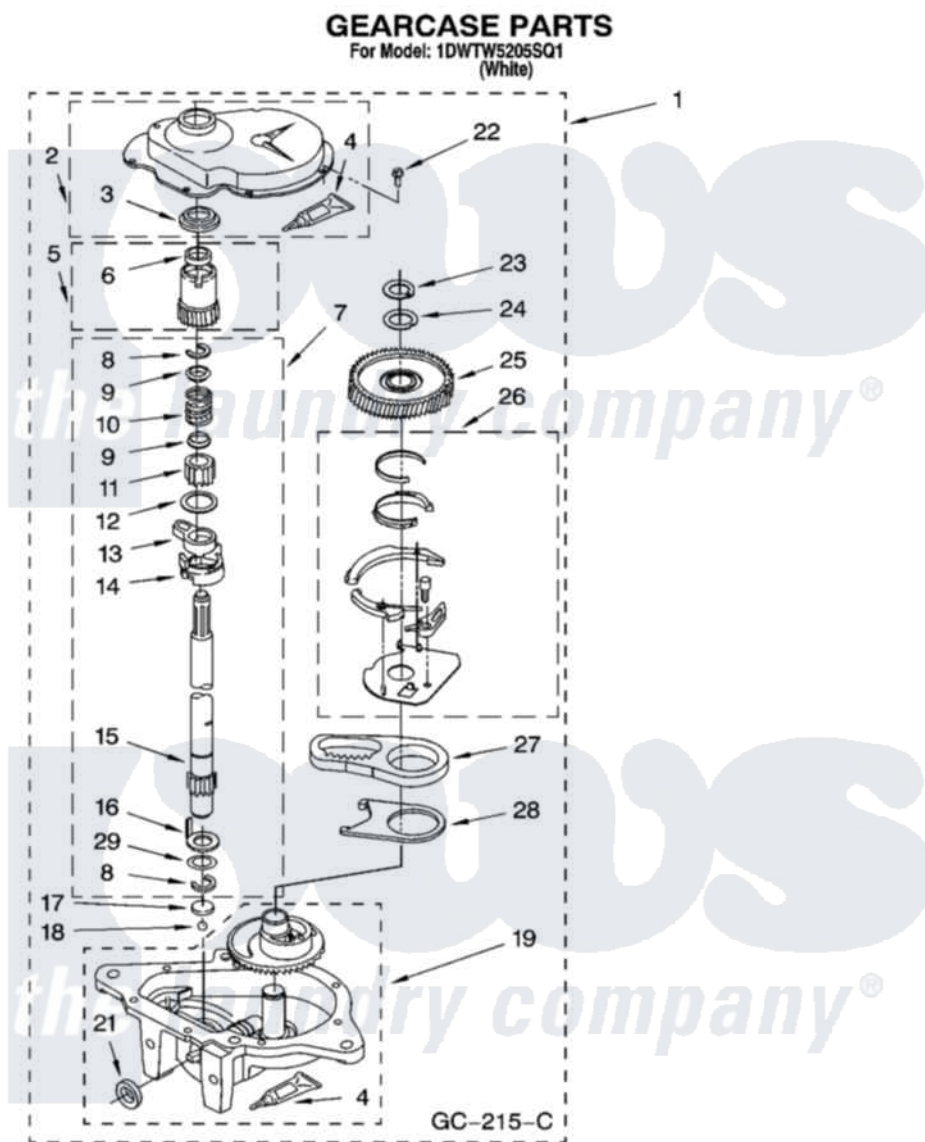

**Whirlpool 1DWTW5205SQ1 08 - GEARCASE PARTS, OPTIONAL PARTS
(NOT INCLUDED)**

13

W10131599

Whirlpool Residential Whirlpool 1DWTW5205SQ1 Washer Parts Parts Diagram 08 - GEARCASE PARTS, OPTIONAL PARTS (NOT INCLUDED)

Click on the part number to view part

Item	Original Part Number	Replaced By	Status	Part Description
1	3360630	3360629		Gearcase
2	285202			Cover, Gearcase
3	3349985			Seal, Gearcase Cover
4	285195			Sealer Sealer, Gasket
5	63320	285362		Gear and Pinion
6	356427			Seal, Spin Pinion
7	389387			Shaft, Agitator
8	90369		Not Available	Ring, Retaining (2)
9	62677			Retainer, Spring
10	62676			Spring, Agitator
11	63273	285509		Shaft, Agitator
12	62619			Washer, Agitator Gear
13	62580	285206		Cam-Agitator
14	62581	285206		Cam-Agitator
15	285509			Shaft, Agitator

16	62618		Washer, Cam Thrust
17	16018	285205	Bearing
18	85529	285205	Bearing
19	389230	285515	Gearcase
21	285352		Seal Kit, Thrust Plug
22	3351614		Screw, Gearcase Cover Mounting
23	3362552	285765	Ring-Retrn
24	285735	285766	Washer Kit, Thrust
25	62570	285362	Gear and Pinon
26	388253	999516	Shelf-Glas
27	3349296	8546456	Rack, Connecting
28	62621		Actuator, Shift
29	388815		Washer, Intermediate 1 3976263 Miscellaneous Parts Bag 2 3976300 Washer, Inlet Hose 3 3366913 Clamp, Hose
	72017		Paint, Touch-Up
"	350938		Paint, Pressurized Spray B
"	350930		Paint, Pressurized Spray B
"	799344		Paint, Touch-Up)
"	BLANK	Not Available	OIL
"	350572		Oil
"	BLANK	Not Available	LUBRICANT
"	285208		Lubricant
"	BLANK	Not Available	SEALER
"	285195		Sealer Sealer, Gasket
"	BLANK	Not Available	ACCESSORY PARTS
"	367031		Water System Parts
"	280129	280129A	Break-Sphn
"	280130	280130A	Adapter
"	280131	40922	Hose